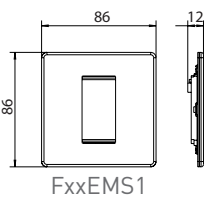

### Line Diagrams

FxxEMS1

FxxEMS2

FxxEMR4

## Weights & Dimensions

Cat No.	Description	Dimensions (H x W x D) cm				Weight (kg)				CBM (m <sup>3</sup> )
		Unpacked Product	Packed Product	Inner Box	Outer Box	Each	Packed Product	Inner Box	Outer Box	Outer Box
F**EMS1	1 MOD SQ	8.6 X 8.6 X 1.2	13.5 x 12.0 x 1.3	10.0 x 13.6 x 18.4	20.6 x 28.1 x 51.1	0.083	0.085	1.75	17.88	0.02890
F**EMS2	2 MOD SQ	8.6 X 8.6 X 1.2	13.5 x 12.0 x 1.3	10.0 x 13.6 x 18.4	20.6 x 28.1 x 51.1	0.075	0.077	1.61	16.39	0.02890
F**EMR4	4 MOD RECT	8.6 X 14.6 X 1.2	19.5 x 12.0 x 1.3	9.8 x 14.7 x 16.2	18.0 x 30.5 x 51.0	0.117	0.120	1.26	12.96	0.02800