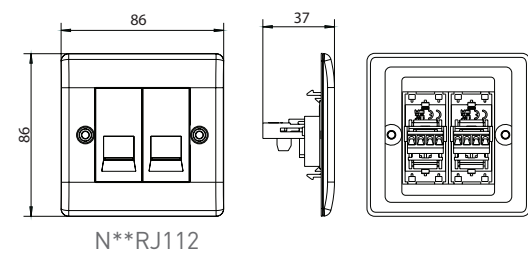

NBSRJ112

NFBRJ112

NPCRJ112

Telephone Outlets

Technical Specifications

Standard(s)	BS EN 6312-2
RoHS Directive	Yes
WEEE Directive	Yes
Mounting Box Depth (Min)	25mm
Fixing Centres	60.3mm

Line Diagrams

Telephone Outlets

Colour Reference:

AB = Antique Brass, BS = Brushed Steel, BN = Black Nickel, FB = Matt Black, PC = Polished Chrome

Weights & Dimensions

Cat No.	Description	Dimensions (H x W x D) cm				Weight (kg)				CBM (m ³)
		Unpacked Product	Packed Product	Inner Box	Outer Box	Unpacked Product	Packed Product	Inner Box	Outer Box	Outer Box
N**BTM1	1G BT MASTER (BLISTER)	8.6 x 8.6 x 2.4	15.3 x 12.0 x 3.1	12.7 X 10.4 X 20.7	22.6 X 26.3 X 53.3	0.089	0.110	0.62	6.53	0.03168
N**BTM1	1G BT MASTER (BAG)	8.6 x 8.6 x 2.1	9.0 x 9.2 x 2.3	-	-	0.124	0.013	-	-	-
N**BTM2	2G BT MASTER (BAG)	8.6 x 8.6 x 2.1	9.0 x 9.2 x 2.6	-	-	0.166	0.017	-	-	-
N**BTS1	1G BT SECONDARY (BLISTER)	8.6 x 8.6 x 2.2	15.3 x 12.0 x 3.1	12.7 X 10.4 X 20.7	22.6 X 26.3 X 53.3	0.088	0.109	0.60	6.38	0.03168
N**BTS1	1G BT SECONDARY (BAG)	8.6 x 8.6 x 2.0	9.0 x 9.2 x 2.2	-	-	0.122	0.127	-	-	-
N**BTS2	2G BT SECONDARY (BAG)	8.6 x 8.6 x 2.0	9.0 x 9.2 x 2.2	-	-	0.162	0.169	-	-	-
N**RJ111	1G RJ11 (BLISTER)	8.6 x 8.6 x 3.7	15.3 x 12.0 x 4.2	12.7 x 13.8 x 20.7	22.4 x 28.5 x 64.8	0.082	0.104	0.60	6.38	0.04137
N**RJ111	1G RJ11 (BAG)	8.6 x 8.6 x 3.6	9.0 x 9.2 x 3.8	-	-	0.076	0.080	-	-	-
N**RJ112	2G RJ11 (BAG)	8.6 x 8.6 x 3.6	9.0 x 9.2 x 3.8	-	-	0.088	0.092	-	-	-