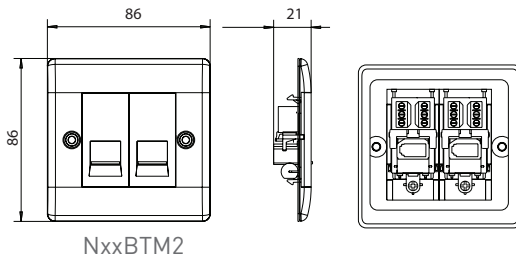

NBSRJ112

NFBRJ112

NPCRJ112

Telephone Outlets

Technical Specifications

Standard(s)	BS EN 6312-2
RoHS Directive	Yes
WEEE Directive	Yes
Mounting Box Depth (Min)	25mm
Fixing Centres	60.3mm

Line Diagrams

Telephone Outlets

Colour Reference:

AB = Antique Brass, BS = Brushed Steel, BN = Black Nickel, FB = Matt Black, PC = Polished Chrome

Weights & Dimensions

Cat No.	Description	Dimensions (H x W x D) cm				Weight (kg)				CBM (m ³)
		Unpacked Product	Packed Product	Inner Box	Outer Box	Unpacked Product	Packed Product	Inner Box	Outer Box	Outer Box
N**BTM1	1G BT MASTER (BLISTER)	8.6 x 8.6 x 2.4	15.3 x 12.0 x 3.1	12.7 X 10.4 X 20.7	22.6 X 26.3 X 53.3	0.089	0.110	0.62	6.53	0.03168
N**BTM1	1G BT MASTER (BAG)	8.6 x 8.6 x 2.1	9.0 x 9.2 x 2.3	-	-	0.124	0.013	-	-	-
N**BTM2	2G BT MASTER (BAG)	8.6 x 8.6 x 2.1	9.0 x 9.2 x 2.6	-	-	0.166	0.017	-	-	-
N**BTS1	1G BT SECONDARY (BLISTER)	8.6 x 8.6 x 2.2	15.3 x 12.0 x 3.1	12.7 X 10.4 X 20.7	22.6 X 26.3 X 53.3	0.088	0.109	0.60	6.38	0.03168
N**BTS1	1G BT SECONDARY (BAG)	8.6 x 8.6 x 2.0	9.0 x 9.2 x 2.2	-	-	0.122	0.127	-	-	-
N**BTS2	2G BT SECONDARY (BAG)	8.6 x 8.6 x 2.0	9.0 x 9.2 x 2.2	-	-	0.162	0.169	-	-	-
N**RJ111	1G RJ11 (BLISTER)	8.6 x 8.6 x 3.7	15.3 x 12.0 x 4.2	12.7 x 13.8 x 20.7	22.4 x 28.5 x 64.8	0.082	0.104	0.60	6.38	0.04137
N**RJ111	1G RJ11 (BAG)	8.6 x 8.6 x 3.6	9.0 x 9.2 x 3.8	-	-	0.076	0.080	-	-	-
N**RJ112	2G RJ11 (BAG)	8.6 x 8.6 x 3.6	9.0 x 9.2 x 3.8	-	-	0.088	0.092	-	-	-