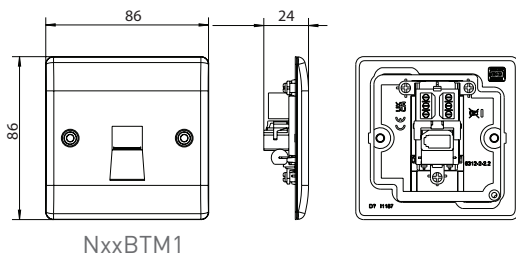

NBSBTS2

NFBBTS2

NPCBTS2

NBNRJ111

NBSRJ111

NFBRJ111

NPCRJ111

NBNRJ112

NBSRJ112

NFBRJ112

NPCRJ112

Telephone Outlets

Technical Specifications

Standard(s)	BS EN 6312-2
RoHS Directive	Yes
WEEE Directive	Yes
Mounting Box Depth (Min)	25mm
Fixing Centres	60.3mm

Line Diagrams

Telephone Outlets

Colour Reference:

AB = Antique Brass, BS = Brushed Steel, BN = Black Nickel, FB = Matt Black, PC = Polished Chrome

Weights & Dimensions

Cat No.	Description	Dimensions (H x W x D) cm				Weight (kg)				CBM (m ³)
		Unpacked Product	Packed Product	Inner Box	Outer Box	Unpacked Product	Packed Product	Inner Box	Outer Box	Outer Box
N**BTM1	1G BT MASTER (BLISTER)	8.6 x 8.6 x 2.4	15.3 x 12.0 x 3.1	12.7 X 10.4 X 20.7	22.6 X 26.3 X 53.3	0.089	0.110	0.62	6.53	0.03168
N**BTM1	1G BT MASTER (BAG)	8.6 x 8.6 x 2.1	9.0 x 9.2 x 2.3	-	-	0.124	0.013	-	-	-
N**BTM2	2G BT MASTER (BAG)	8.6 x 8.6 x 2.1	9.0 x 9.2 x 2.6	-	-	0.166	0.017	-	-	-
N**BTS1	1G BT SECONDARY (BLISTER)	8.6 x 8.6 x 2.2	15.3 x 12.0 x 3.1	12.7 X 10.4 X 20.7	22.6 X 26.3 X 53.3	0.088	0.109	0.60	6.38	0.03168
N**BTS1	1G BT SECONDARY (BAG)	8.6 x 8.6 x 2.0	9.0 x 9.2 x 2.2	-	-	0.122	0.127	-	-	-
N**BTS2	2G BT SECONDARY (BAG)	8.6 x 8.6 x 2.0	9.0 x 9.2 x 2.2	-	-	0.162	0.169	-	-	-
N**RJ111	1G RJ11 (BLISTER)	8.6 x 8.6 x 3.7	15.3 x 12.0 x 4.2	12.7 x 13.8 x 20.7	22.4 x 28.5 x 64.8	0.082	0.104	0.60	6.38	0.04137
N**RJ111	1G RJ11 (BAG)	8.6 x 8.6 x 3.6	9.0 x 9.2 x 3.8	-	-	0.076	0.080	-	-	-
N**RJ112	2G RJ11 (BAG)	8.6 x 8.6 x 3.6	9.0 x 9.2 x 3.8	-	-	0.088	0.092	-	-	-