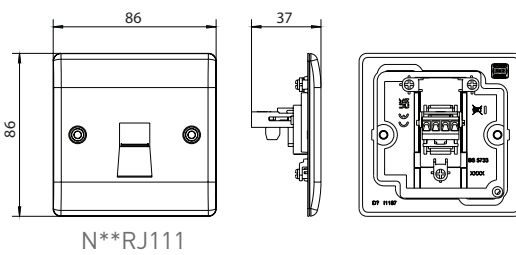

NBSRJ112

NFBRJ112

NPCRJ112

Telephone Outlets

Technical Specifications

Standard(s)	BS EN 6312-2
RoHS Directive	Yes
WEEE Directive	Yes
Mounting Box Depth (Min)	25mm
Fixing Centres	60.3mm

Line Diagrams

Telephone Outlets

Colour Reference:

AB = Antique Brass, BS = Brushed Steel, BN = Black Nickel, FB = Matt Black, PC = Polished Chrome

Weights & Dimensions

Cat No.	Description	Dimensions (H x W x D) cm				Weight (kg)				CBM (m ³)
		Unpacked Product	Packed Product	Inner Box	Outer Box	Unpacked Product	Packed Product	Inner Box	Outer Box	Outer Box
N**BTM1	1G BT MASTER (BLISTER)	8.6 x 8.6 x 2.4	15.3 x 12.0 x 3.1	12.7 X 10.4 X 20.7	22.6 X 26.3 X 53.3	0.089	0.110	0.62	6.53	0.03168
N**BTM1	1G BT MASTER (BAG)	8.6 x 8.6 x 2.1	9.0 x 9.2 x 2.3	-	-	0.124	0.013	-	-	-
N**BTM2	2G BT MASTER (BAG)	8.6 x 8.6 x 2.1	9.0 x 9.2 x 2.6	-	-	0.166	0.017	-	-	-
N**BTS1	1G BT SECONDARY (BLISTER)	8.6 x 8.6 x 2.2	15.3 x 12.0 x 3.1	12.7 X 10.4 X 20.7	22.6 X 26.3 X 53.3	0.088	0.109	0.60	6.38	0.03168
N**BTS1	1G BT SECONDARY (BAG)	8.6 x 8.6 x 2.0	9.0 x 9.2 x 2.2	-	-	0.122	0.127	-	-	-
N**BTS2	2G BT SECONDARY (BAG)	8.6 x 8.6 x 2.0	9.0 x 9.2 x 2.2	-	-	0.162	0.169	-	-	-
N**RJ111	1G RJ11 (BLISTER)	8.6 x 8.6 x 3.7	15.3 x 12.0 x 4.2	12.7 x 13.8 x 20.7	22.4 x 28.5 x 64.8	0.082	0.104	0.60	6.38	0.04137
N**RJ111	1G RJ11 (BAG)	8.6 x 8.6 x 3.6	9.0 x 9.2 x 3.8	-	-	0.076	0.080	-	-	-
N**RJ112	2G RJ11 (BAG)	8.6 x 8.6 x 3.6	9.0 x 9.2 x 3.8	-	-	0.088	0.092	-	-	-