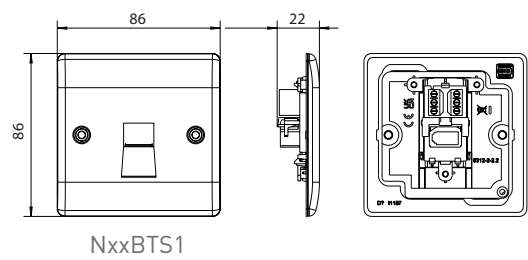

NBSBTS2

NFBBTS2

NPCBTS2

NBNRJ111

NBSRJ111

NFBRJ111

NPCRJ111

NBNRJ112

NBSRJ112

NFBRJ112

NPCRJ112

Telephone Outlets

Technical Specifications

Standard(s)	BS EN 6312-2
RoHS Directive	Yes
WEEE Directive	Yes
Mounting Box Depth (Min)	25mm
Fixing Centres	60.3mm

Line Diagrams

Telephone Outlets

Colour Reference:

AB = Antique Brass, BS = Brushed Steel, BN = Black Nickel, FB = Matt Black, PC = Polished Chrome

Weights & Dimensions

Cat No.	Description	Dimensions (H x W x D) cm				Weight (kg)				CBM (m ³)
		Unpacked Product	Packed Product	Inner Box	Outer Box	Unpacked Product	Packed Product	Inner Box	Outer Box	Outer Box
N**BTM1	1G BT MASTER (BLISTER)	8.6 x 8.6 x 2.4	15.3 x 12.0 x 3.1	12.7 X 10.4 X 20.7	22.6 X 26.3 X 53.3	0.089	0.110	0.62	6.53	0.03168
N**BTM1	1G BT MASTER (BAG)	8.6 x 8.6 x 2.1	9.0 x 9.2 x 2.3	-	-	0.124	0.013	-	-	-
N**BTM2	2G BT MASTER (BAG)	8.6 x 8.6 x 2.1	9.0 x 9.2 x 2.6	-	-	0.166	0.017	-	-	-
N**BTS1	1G BT SECONDARY (BLISTER)	8.6 x 8.6 x 2.2	15.3 x 12.0 x 3.1	12.7 X 10.4 X 20.7	22.6 X 26.3 X 53.3	0.088	0.109	0.60	6.38	0.03168
N**BTS1	1G BT SECONDARY (BAG)	8.6 x 8.6 x 2.0	9.0 x 9.2 x 2.2	-	-	0.122	0.127	-	-	-
N**BTS2	2G BT SECONDARY (BAG)	8.6 x 8.6 x 2.0	9.0 x 9.2 x 2.2	-	-	0.162	0.169	-	-	-
N**RJ111	1G RJ11 (BLISTER)	8.6 x 8.6 x 3.7	15.3 x 12.0 x 4.2	12.7 x 13.8 x 20.7	22.4 x 28.5 x 64.8	0.082	0.104	0.60	6.38	0.04137
N**RJ111	1G RJ11 (BAG)	8.6 x 8.6 x 3.6	9.0 x 9.2 x 3.8	-	-	0.076	0.080	-	-	-
N**RJ112	2G RJ11 (BAG)	8.6 x 8.6 x 3.6	9.0 x 9.2 x 3.8	-	-	0.088	0.092	-	-	-