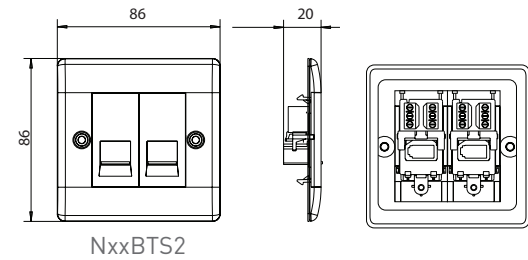

NBSRJ112

NFBRJ112

NPCRJ112

Telephone Outlets

Technical Specifications

Standard(s)	BS EN 6312-2
RoHS Directive	Yes
WEEE Directive	Yes
Mounting Box Depth (Min)	25mm
Fixing Centres	60.3mm

Line Diagrams

Telephone Outlets

Colour Reference:

AB = Antique Brass, BS = Brushed Steel, BN = Black Nickel, FB = Matt Black, PC = Polished Chrome

Weights & Dimensions

Cat No.	Description	Dimensions (H x W x D) cm				Weight (kg)				CBM (m ³)
		Unpacked Product	Packed Product	Inner Box	Outer Box	Unpacked Product	Packed Product	Inner Box	Outer Box	Outer Box
N**BTM1	1G BT MASTER (BLISTER)	8.6 x 8.6 x 2.4	15.3 x 12.0 x 3.1	12.7 X 10.4 X 20.7	22.6 X 26.3 X 53.3	0.089	0.110	0.62	6.53	0.03168
N**BTM1	1G BT MASTER (BAG)	8.6 x 8.6 x 2.1	9.0 x 9.2 x 2.3	-	-	0.124	0.013	-	-	-
N**BTM2	2G BT MASTER (BAG)	8.6 x 8.6 x 2.1	9.0 x 9.2 x 2.6	-	-	0.166	0.017	-	-	-
N**BTS1	1G BT SECONDARY (BLISTER)	8.6 x 8.6 x 2.2	15.3 x 12.0 x 3.1	12.7 X 10.4 X 20.7	22.6 X 26.3 X 53.3	0.088	0.109	0.60	6.38	0.03168
N**BTS1	1G BT SECONDARY (BAG)	8.6 x 8.6 x 2.0	9.0 x 9.2 x 2.2	-	-	0.122	0.127	-	-	-
N**BTS2	2G BT SECONDARY (BAG)	8.6 x 8.6 x 2.0	9.0 x 9.2 x 2.2	-	-	0.162	0.169	-	-	-
N**RJ111	1G RJ11 (BLISTER)	8.6 x 8.6 x 3.7	15.3 x 12.0 x 4.2	12.7 x 13.8 x 20.7	22.4 x 28.5 x 64.8	0.082	0.104	0.60	6.38	0.04137
N**RJ111	1G RJ11 (BAG)	8.6 x 8.6 x 3.6	9.0 x 9.2 x 3.8	-	-	0.076	0.080	-	-	-
N**RJ112	2G RJ11 (BAG)	8.6 x 8.6 x 3.6	9.0 x 9.2 x 3.8	-	-	0.088	0.092	-	-	-