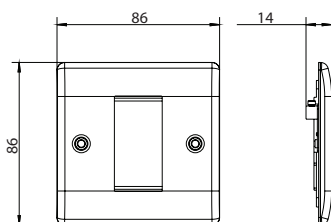

Line Diagrams

NxxEMS1