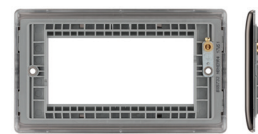

Technical Data

Euro Module Front Plates - Nexus Metal

Brief product description:

Quick and easy to install, these euro module front plates are available in a range of finishes and plate styles in either a square or rectangular design.

Features:

- Front plates match the power products of the Nexus Metal range
- Earth terminal fitted to metal front plates
- Compatible with the wider Euro Module range of products
- Assemble different configurations onto a single faceplate
- Easy to install, supplied with fixing screws
- Brushed steel with anti-fingerprint lacquer

Product Images

NBNEMS1

NBNEMS2

NBNEMR4

NBSEMS1

NBSEMS2

NBSEMR4

NPCEMS1