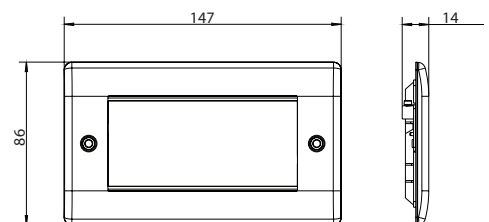

Technical Data

Euro Module Front Plates - Nexus Metal

Brief product description:

Quick and easy to install, these euro module front plates are available in a range of finishes and plate styles in either a square or rectangular design.

Features:

- Front plates match the power products of the Nexus Metal range
- Earth terminal fitted to metal front plates
- Compatible with the wider Euro Module range of products
- Assemble different configurations onto a single faceplate
- Easy to install, supplied with fixing screws
- Brushed steel with anti-fingerprint lacquer

Product Images

Line Diagrams

NxxEMR4