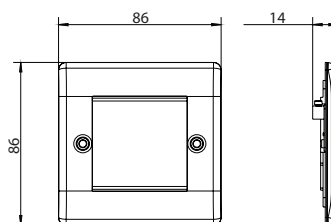

Technical Data

Euro Module Front Plates - Nexus Metal

Brief product description:

Quick and easy to install, these euro module front plates are available in a range of finishes and plate styles in either a square or rectangular design.

Features:

- Front plates match the power products of the Nexus Metal range
- Earth terminal fitted to metal front plates
- Compatible with the wider Euro Module range of products
- Assemble different configurations onto a single faceplate
- Easy to install, supplied with fixing screws
- Brushed steel with anti-fingerprint lacquer

Product Images

Line Diagrams

NxxEMS2