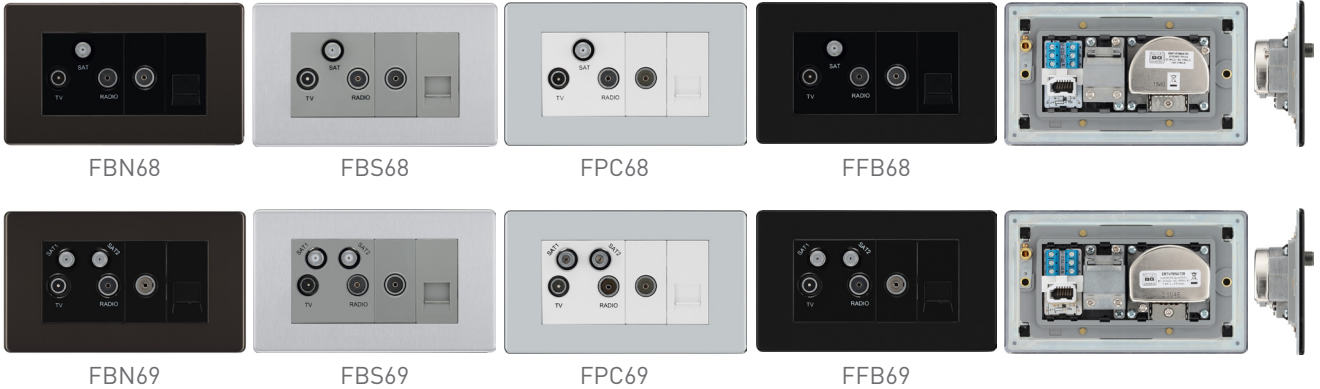

FBS67

FPC67

FFB67

Co-Axial, Satellite & Triplex Outlets

Product Images

Technical Specifications

Standard(s)	BS3041 & BS5733, additionally BS 6312-2 for Fxx68
RoHS Directive	Yes
WEEE Directive	Yes
Mounting Box Depth (Min)	25mm (Fxx60, Fxx61, Fxx62, Fxx63, Fxx64, Fxx65, Fxx66 products) 35mm (Fxx67, Fxx68, Fxx69 products)
Fixing Centres	60.3mm (Fxx60, Fxx61, Fxx62, Fxx63, Fxx64, Fxx65, Fxx66, Fxx67 products) 120.6mm (Fxx68, Fxx69 products)

Colour Reference:

BS = Brushed Steel, BN = Black Nickel, FB = Matt Black, PC = Polished Chrome

Weights & Dimensions

Cat No.	Description	Dimensions (H x W x D) cm				Weight (kg)				CBM (m ³)
		Unpacked Product	Packed Product	Inner Box	Outer Box	Unpacked Product	Packed Product	Inner Box	Outer Box	Outer Box
F**60	1G CO-AX	8.6 x 8.6 x 1.8	15.3 x 12.0 x 2.7	9.2 x 12.7 x 20.7	21.9 x 26.3 x 47.3	0.102	0.123	0.67	7.08	0.02724
F**61	2G CO-AX	8.6 x 8.6 x 3.0	17.5 x 11.5 x 3.2	-	-	0.246	0.251	-	-	-
F**62	1G ISO CO-AX	8.6 x 8.6 x 3.0	17.5 x 11.5 x 3.2	-	-	0.169	0.175	-	-	-
F**63	2G ISO CO-AX	8.6 x 8.6 x 3.0	17.5 x 11.5 x 3.2	-	-	0.246	0.251	-	-	-
F**64	1G SAT	8.6 x 8.6 x 3.7	17.5 x 11.5 x 3.9	-	-	0.143	0.149	-	-	-
F**65	2G SAT + CO-AX	8.6 x 8.6 x 3.7	17.5 x 11.5 x 3.9	-	-	0.220	0.225	-	-	-
F**66	2G DIPLEX TV/FM	8.6 x 8.6 x 3.0	17.5 x 11.5 x 3.2	-	-	0.246	0.251	-	-	-
F**67	3G TRIPLEX TV/FM/SAT	8.6 x 8.6 x 3.8	17.5 x 11.5 x 4.0	-	-	0.171	0.176	-	-	-
F**68	TRIP + BT + CO-AX RET	8.6 x 14.6 x 3.8	19.5 x 12.0 x 4.0	-	-	0.311	0.318	-	-	-
F**69	QUAD + BT + CO-AX RET	8.6 x 14.6 x 3.9	19.5 x 12.0 x 4.1	-	-	0.313	0.32	-	-	-