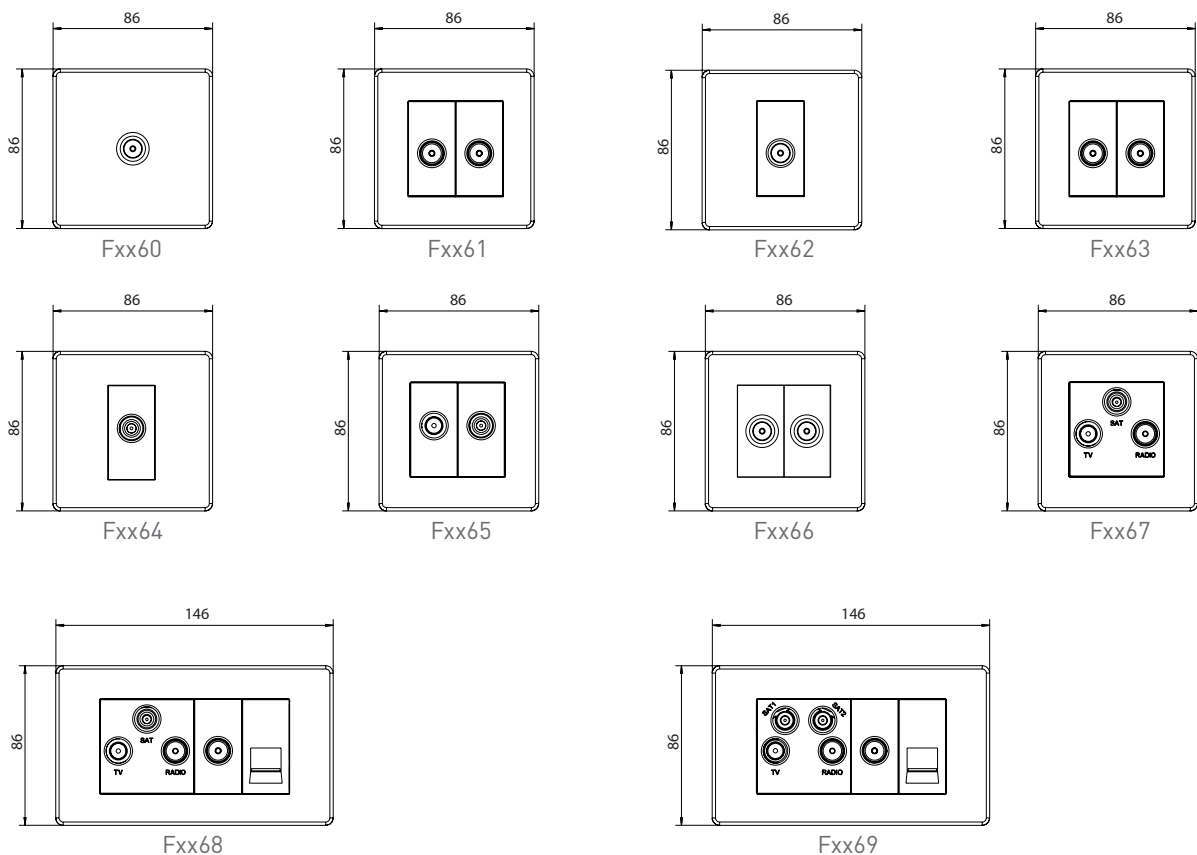

Line Diagrams