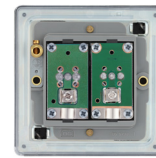

Features:

- Screwless front plate clips on and off easily and has a sleek flat profile
- Fixed integrated plastic gasket to protect metal edges from moisture

Product Images

FBN60

FBS60

FPC60

FFB60

FBN61

FBS61

FPC61

FFB61

FBN62

FBS62

FPC62

FFB62

FBN63