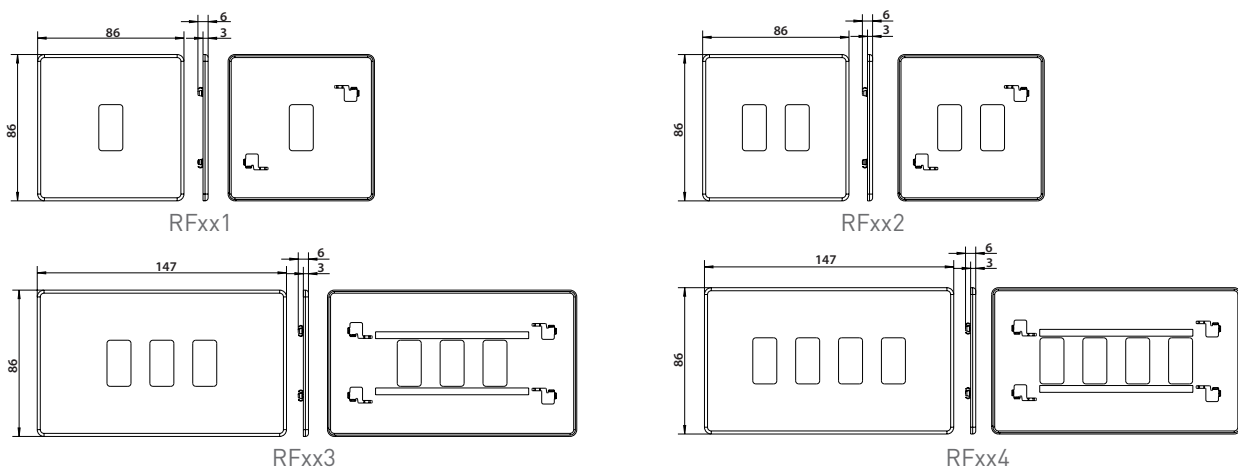

Line Diagrams