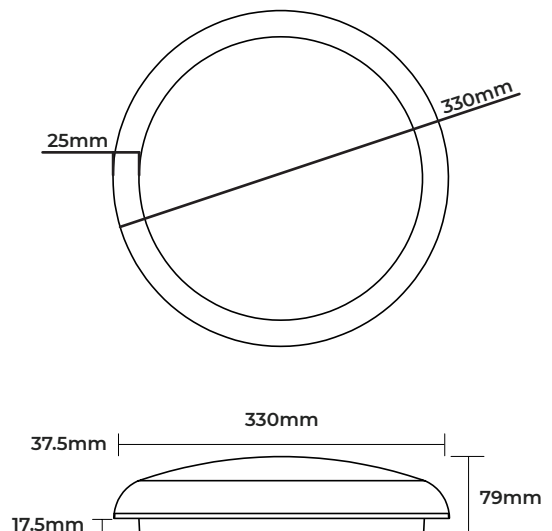

SIERRA BULKHEAD

Product Features

- Decorative interior bulkhead ideal for commercial applications
- Polished Chrome trim accessory available, white as standard
- Polycarbonate base and diffuser for increased durability
- Microwave control and emergency versions available

Product Accessories

CAT NO.	DESCRIPTION
LBSRTPC	Polished chrome trim

Product Drawing

PRODUCT OPTIONS	
Microwave Control	LBSR33WxxS40MW
Microwave and Emergency	LBSR33WxxE40MW

CAT NO.	WEIGHT (kg)	EFFICACY (lm/W)	CRI	FREQUENCY (Hz)	UGR	IK RATING	TEMP RANGE (°C)	AMBIENT TEMP RATED LIFE (°C)	L/B RATED LIFE
LBSR33W12S40	0.99	80	>80	50-60	<23	IK08	-20 to +30	25	L70 / B50
LBSR33W12E40	1.29	80	>80	50-60	<23	IK08	0 to +30	25	L70 / B50
LBSR33W20S40	0.99	83	>80	50-60	<24	IK08	-20 to +30	25	L70 / B50
LBSR33W20E40	1.29	83	>80	50-60	<24	IK08	0 to +30	25	L70 / B50