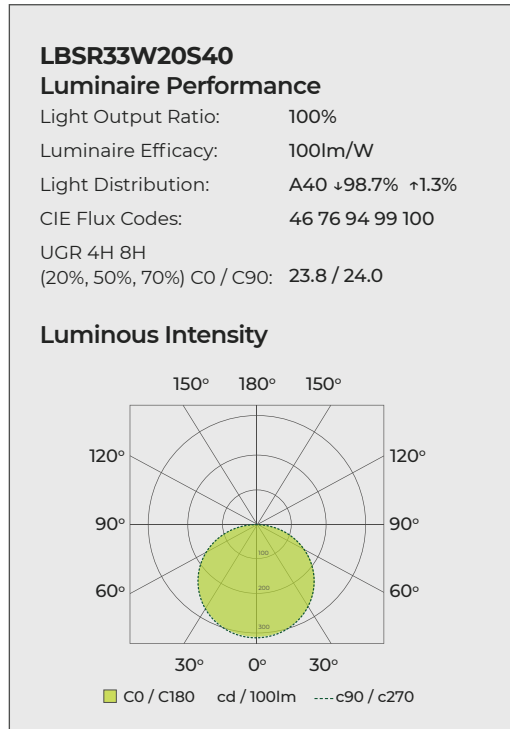

CAT NO.	DRIVER	LUMINAIRE LUMENS	WATTAGE
LBSR33W12S40	Fixed Output	1200	15W
LBSR33W12E40	Fixed Output + Emergency	1200	15W
LBSR33W20S40	Fixed Output	2000	24W
LBSR33W20E40	Fixed Output + Emergency	2000	24W

Product Accessories

CAT NO.	DESCRIPTION
LBSRTPC	Polished chrome trim

Product Drawing

PRODUCT OPTIONS	
Microwave Control	LBSR33WxxS40MW
Microwave and Emergency	LBSR33WxxE40MW

CAT NO.	WEIGHT (kg)	EFFICACY (lm/W)	CRI	FREQUENCY (Hz)	UGR	IK RATING	TEMP RANGE (°C)	AMBIENT TEMP RATED LIFE (°C)	L/B RATED LIFE
LBSR33W12S40	0.99	80	>80	50-60	<23	IK08	-20 to +30	25	L70 / B50
LBSR33W12E40	1.29	80	>80	50-60	<23	IK08	0 to +30	25	L70 / B50
LBSR33W20S40	0.99	83	>80	50-60	<24	IK08	-20 to +30	25	L70 / B50
LBSR33W20E40	1.29	83	>80	50-60	<24	IK08	0 to +30	25	L70 / B50