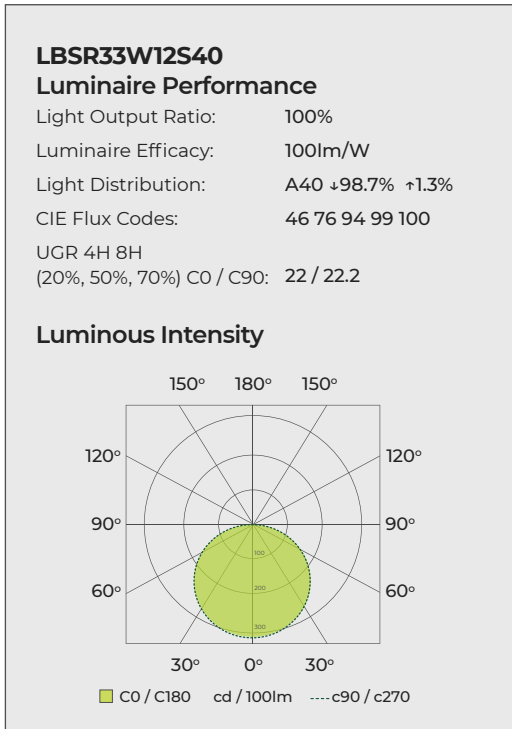

CAT NO.	DRIVER	LUMINAIRE LUMENS	WATTAGE
LBSR33W12S40	Fixed Output	1200	15W
LBSR33W12E40	Fixed Output + Emergency	1200	15W
LBSR33W20S40	Fixed Output	2000	24W
LBSR33W20E40	Fixed Output + Emergency	2000	24W

Product Accessories

CAT NO.	DESCRIPTION
LBSRTPC	Polished chrome trim

Product Drawing

PRODUCT OPTIONS	
Microwave Control	LBSR33WxxS40MW
Microwave and Emergency	LBSR33WxxE40MW

CAT NO.	WEIGHT (kg)	EFFICACY (lm/W)	CRI	FREQUENCY (Hz)	UGR	IK RATING	TEMP RANGE (°C)	AMBIENT TEMP RATED LIFE (°C)	L/B RATED LIFE
LBSR33W12S40	0.99	80	>80	50-60	<23	IK08	-20 to +30	25	L70 / B50
LBSR33W12E40	1.29	80	>80	50-60	<23	IK08	0 to +30	25	L70 / B50
LBSR33W20S40	0.99	83	>80	50-60	<24	IK08	-20 to +30	25	L70 / B50
LBSR33W20E40	1.29	83	>80	50-60	<24	IK08	0 to +30	25	L70 / B50