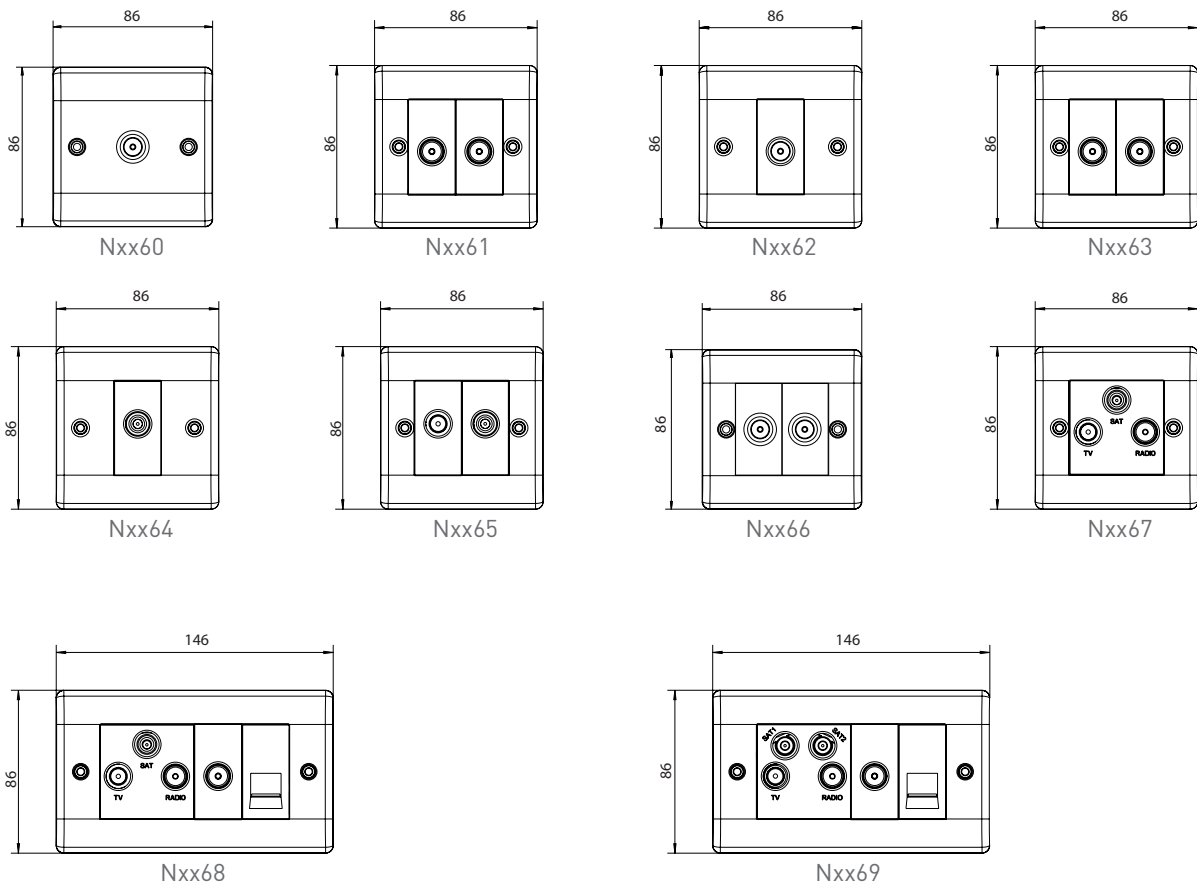

Co-Axial, Satellite & Triplex Outlets

Technical Specifications

Standard(s)	BS3041 & BS5733, additionally BS 6312-2 for Nxx68
RoHS Directive	Yes
WEEE Directive	Yes
Mounting Box Depth (Min)	25mm (Nxx60, Nxx61, Nxx62, Nxx63, Nxx64, Nxx65, Nxx66 products)
	35mm (Nxx67, Nxx68, Nxx69 products)
Fixing Centres	60.3mm (Nxx60, Nxx61, Nxx62, Nxx63, Nxx64, Nxx65, Nxx66, Nxx67 products)
	120.6mm (Nxx68, Nxx69 products)

Line Diagrams