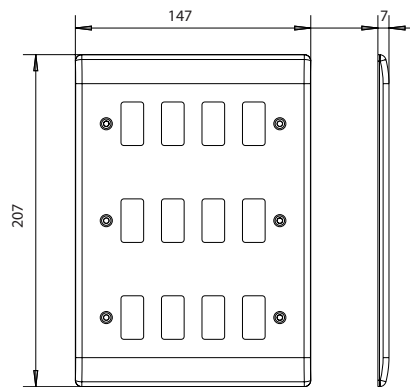

RNXX8

RNXX12