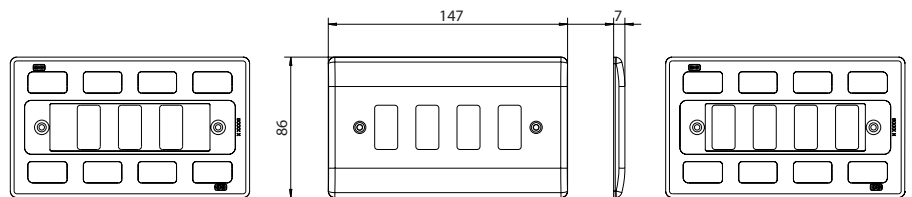

RNXX2

RNXX4