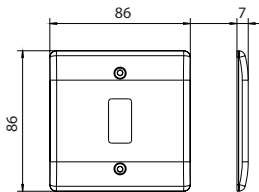

Line Diagrams

RNXX1