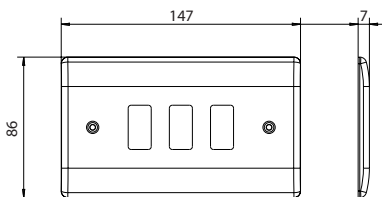

RNXX1

RNXX3