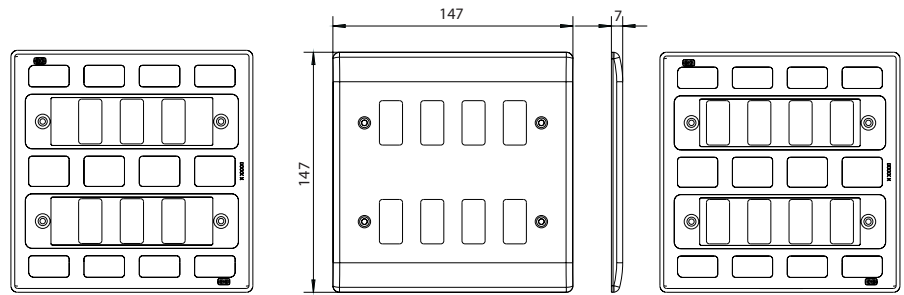

RNXX4

RNXX8