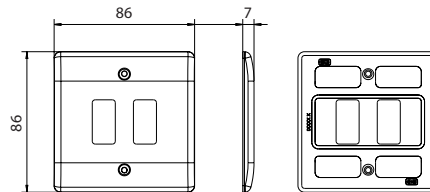

Grid Front Plates - Nexus Metal

Product Images

Line Diagrams

RNXX2