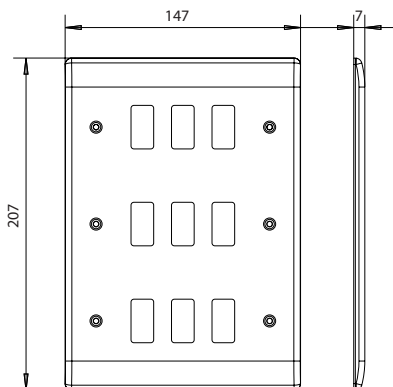

RNXX6

RNXX9