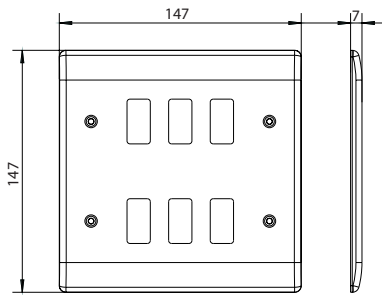

RNXX3

RNXX6