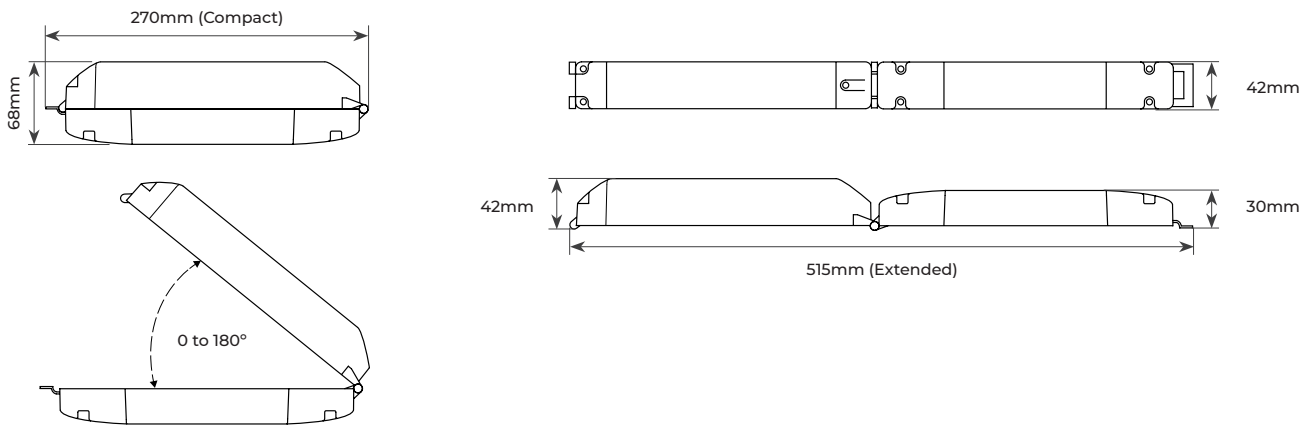

FType EMERGENCY PACK

Product Features

- For use with all FTypes – Essence, Mk2, Ultra
- Maintained 3 hour emergency
- Hinged 180° design allows for installation in the smallest of ceiling voids
- Supplied with LED Indicator
- Retrofittable to make any FType downlight emergency

CAT NO.	BATTERY PACK	INPUT EMERGENCY POWER
FT3EP24	4 Cell 4Ah NiMH	4W

Product Drawing

CAT NO.	INPUT VOLTAGE	FREQUENCY (Hz)	LED OUTPUT VOLTAGE RANGE	BATTERY TYPE	IP RATING	AMBIENT TEMP RANGE (°C)	EARTH LEAKAGE CURRENT	WEIGHT	BATTERY SECTION (LxWxH mm)
FT3EP24	230V +/- 10%	50/60	70V to 250V DC	NIMH	IP20	10 - 35°C	<0.5mA	0.8kg	255 x 42 x 42