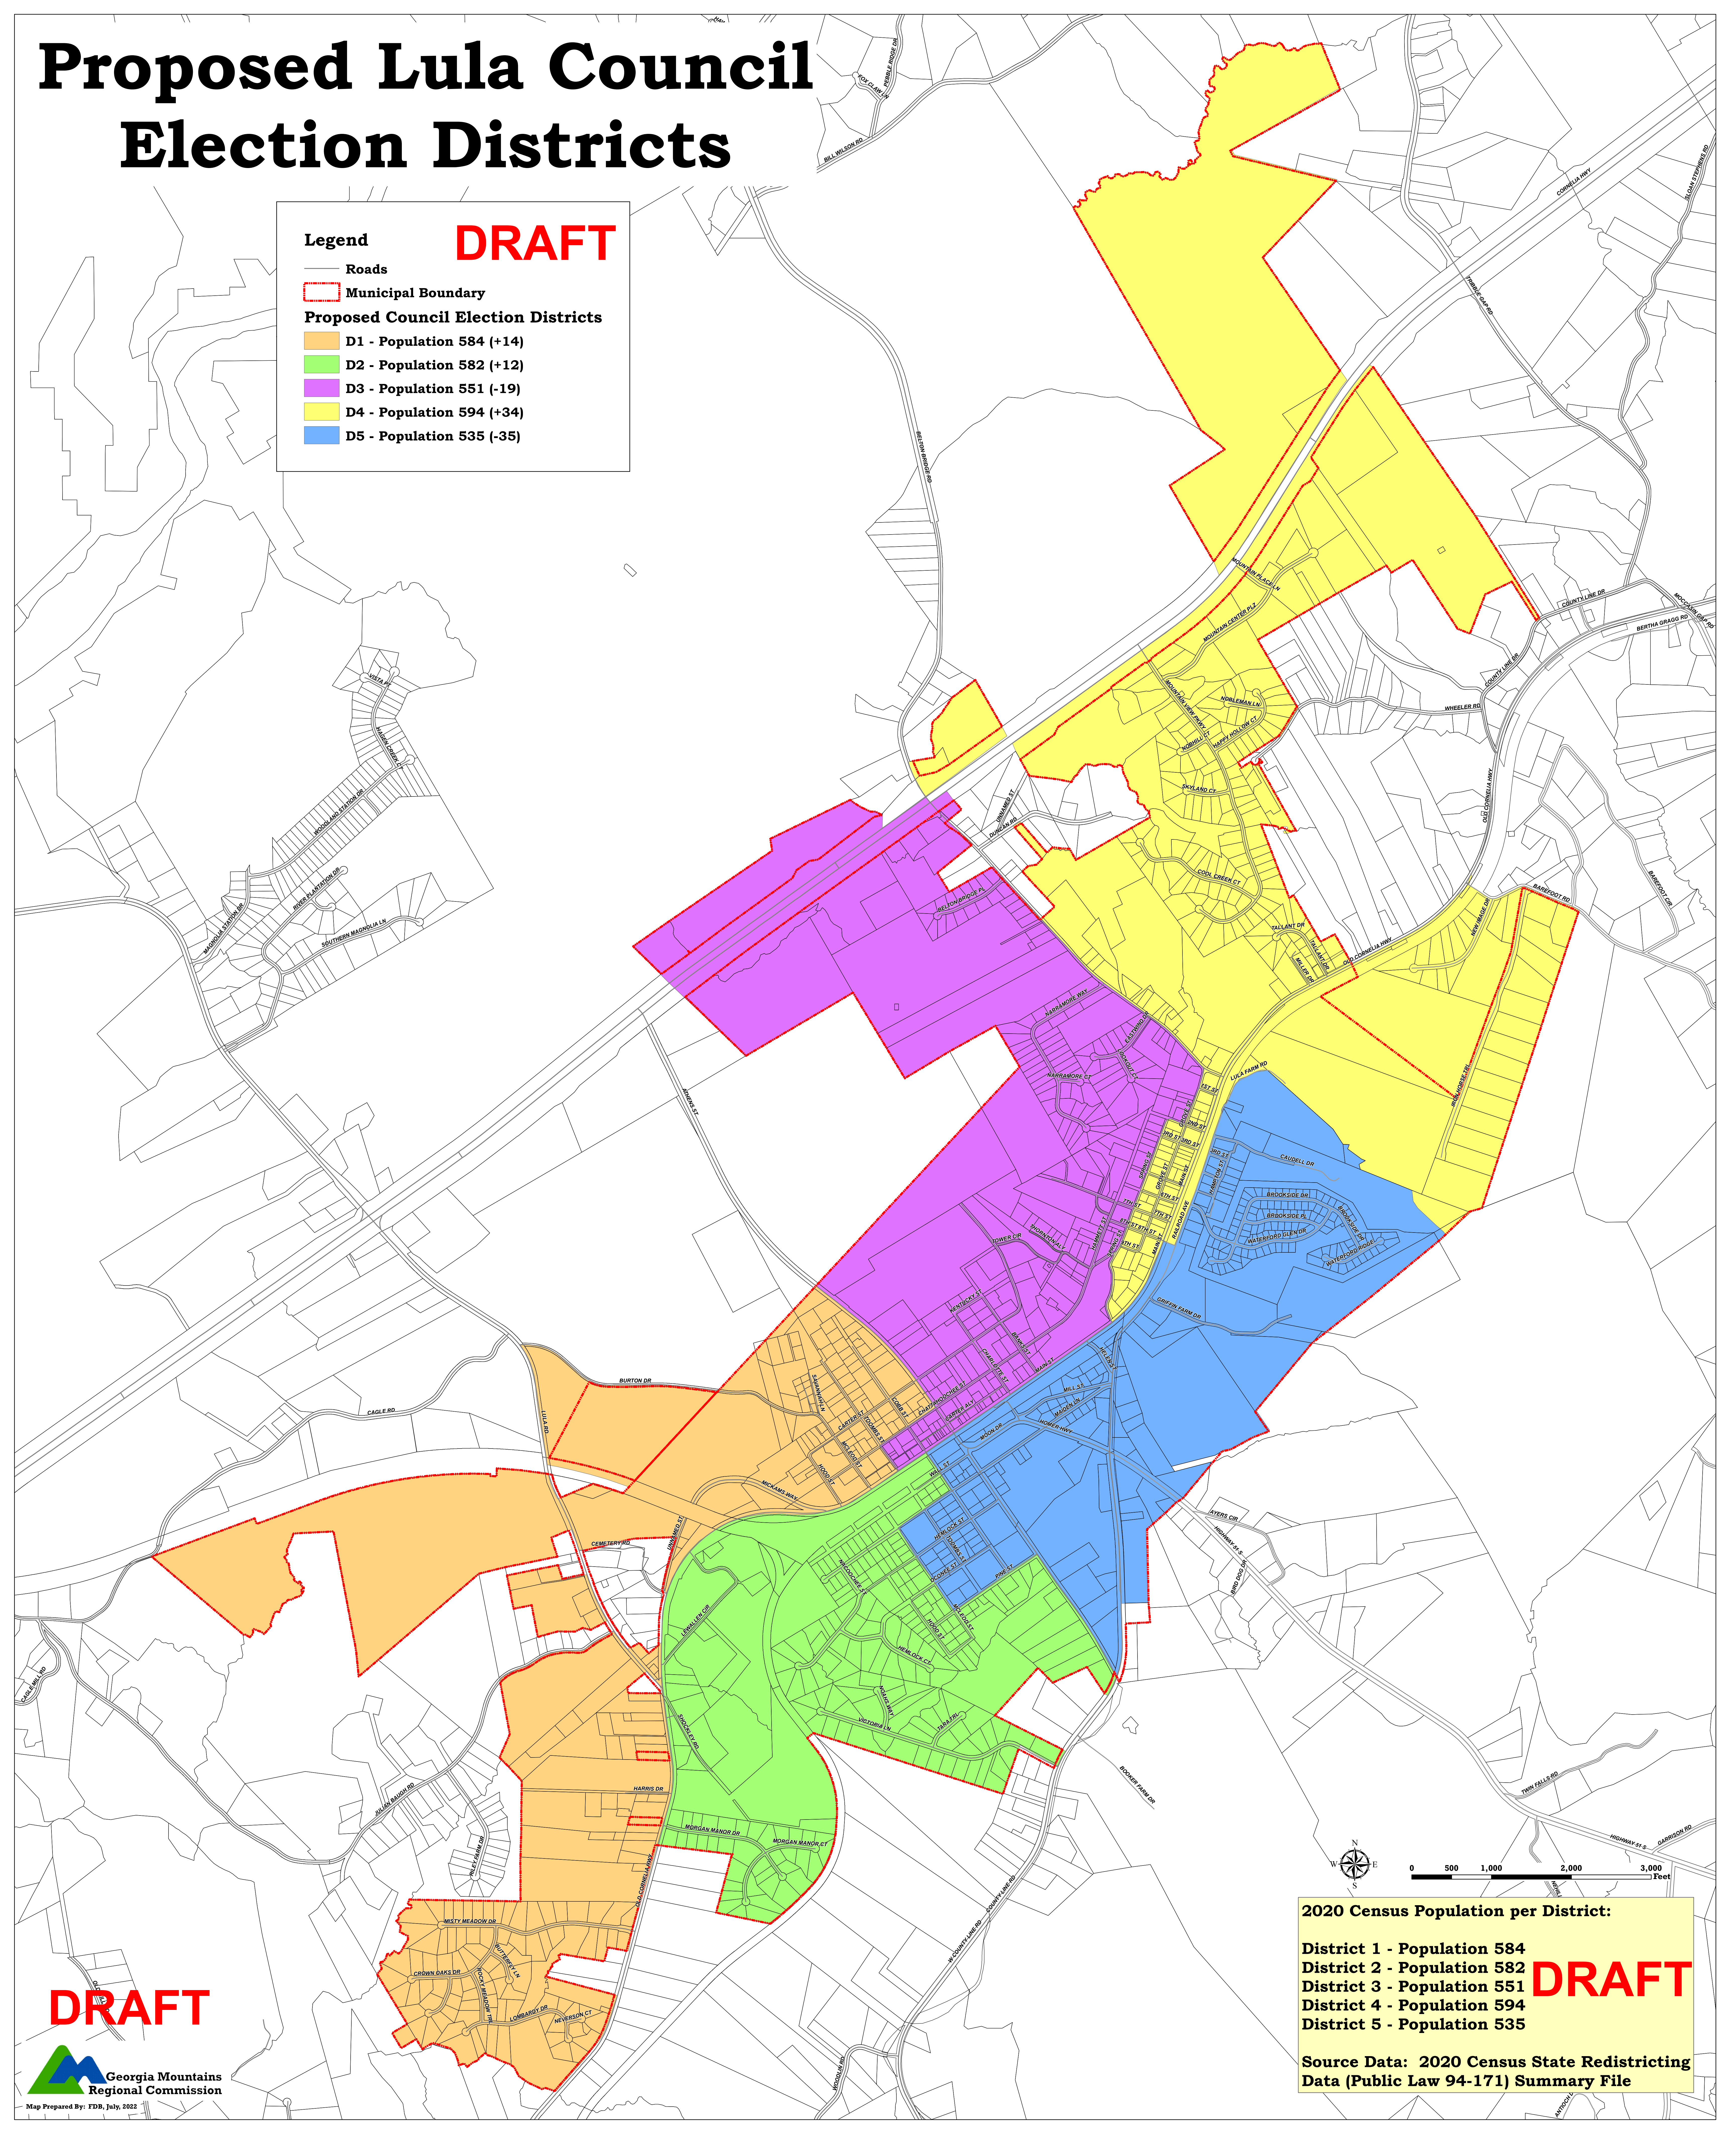

Proposed Lula Council Election Districts

Legend

DRAFT

— Roads

▭ Municipal Boundary

Proposed Council Election Districts

- ▭ D1 - Population 584 (+14)
- ▭ D2 - Population 582 (+12)
- ▭ D3 - Population 551 (-19)
- ▭ D4 - Population 594 (+34)
- ▭ D5 - Population 535 (-35)

2020 Census Population per District:

District 1 - Population 584
 District 2 - Population 582
 District 3 - Population 551
 District 4 - Population 594
 District 5 - Population 535

DRAFT

Source Data: 2020 Census State Redistricting Data (Public Law 94-171) Summary File