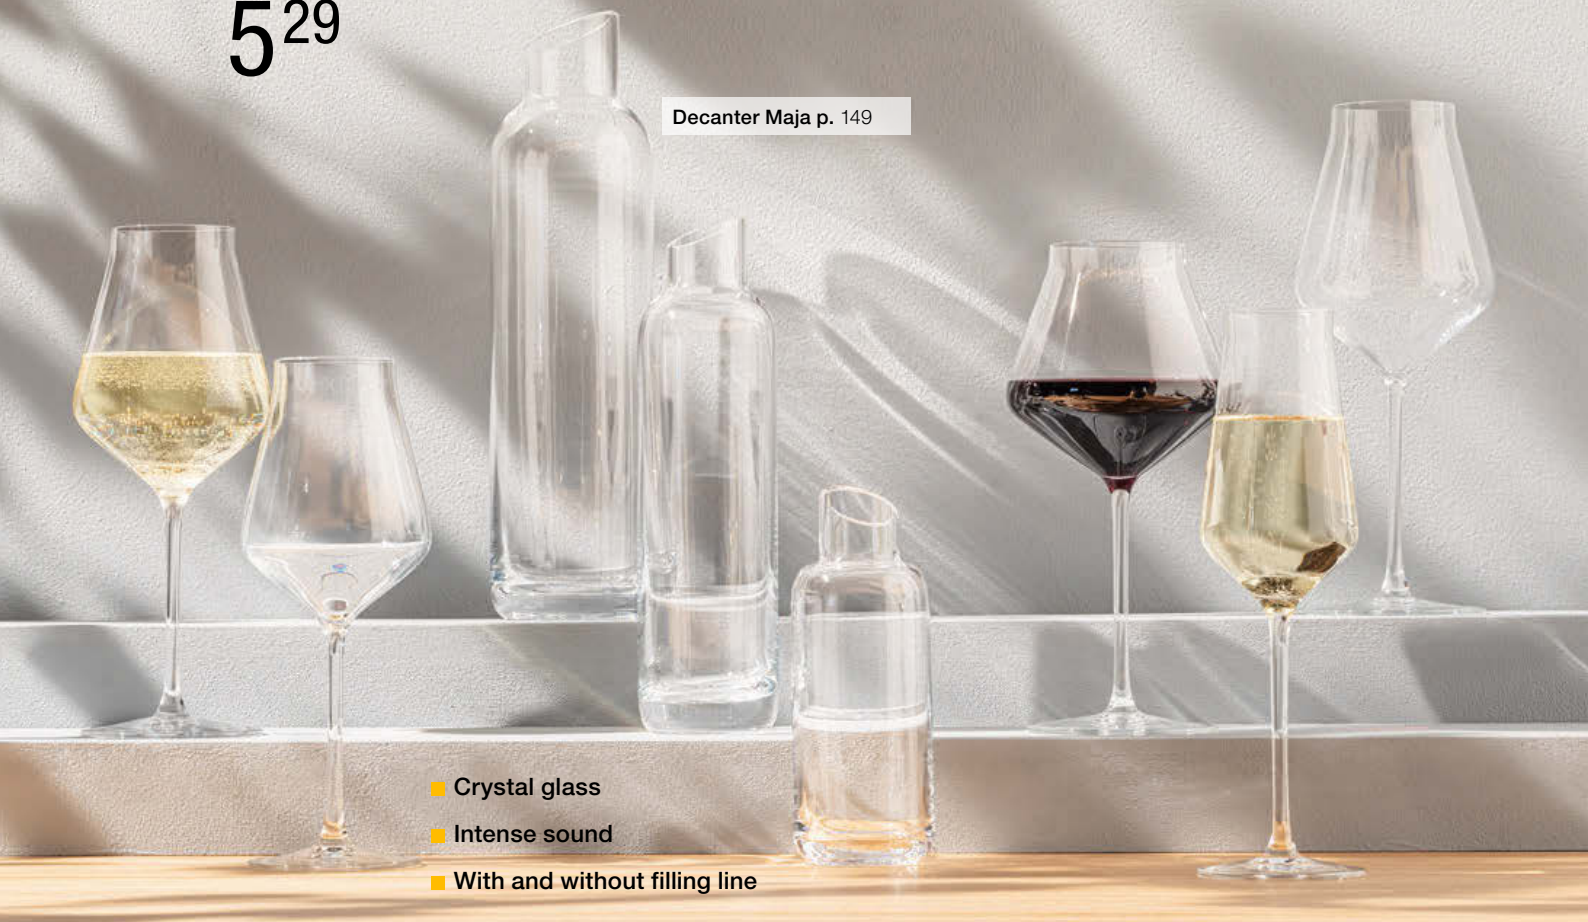

White wine glass  
Melissa  
Piece from

5<sup>29</sup>

Decanter Maja p. 149

- Crystal glass
- Intense sound
- With and without filling line

5  
years  
availability

VEGA

**Crystal glass series Melissa**

The special: Our crystal glass series was developed with sommeliers. Thanks to the long body, the fragrance can develop optimally. The drawn stem speaks for special quality. The flat base ensures a secure stand and faster drying in the dishwasher. In the case of the bulbous red wine glass, the wide goblet ensures optimal development of the aromas, which are further concentrated at the narrow end of the glass. The glasses are very robust and stable and have a long-lasting transparency and perfect sound.