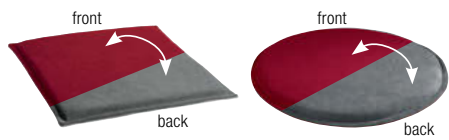

Seat cushion round

40x3 cm (ØxH)
115145
Pcs./pack 1
11,59 €

Back always anthracite