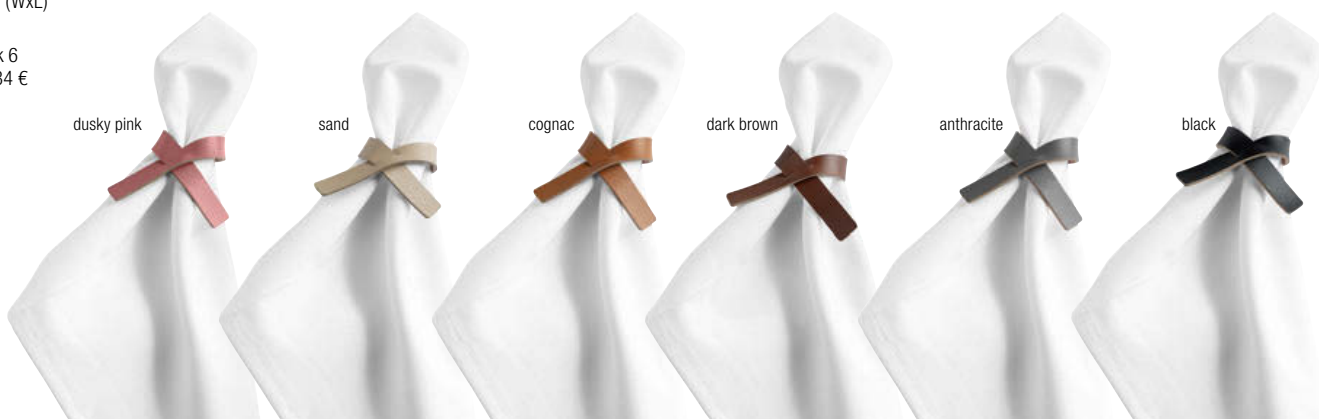

Napkin ring Billund

Trendy napkin ring made of genuine leather in several attractive colors. The napkin ring is easily closed via a loop in the leather strap. Space-saving to store. Perfect for a modern presentation of noble cloth napkins.

100% genuine leather.

Color: dusky pink, anthracite, cognac, dark brown, sand, black

1.5x24 cm (WxL)

127495
Pcs./pack 6
Pack 17,34 €
2,89 €

- Easy handling
- Hard-wearing
- Made from genuine leather

Instruction at:
www.lusini.com