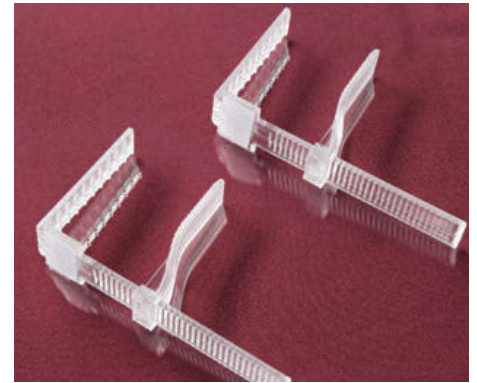

ERWIN M.

Skirting clip height adjustable

(with Velcro): Crystal clear, suitable for tables with substructure. For table tops up to 11 cm thickness, please order three clips for the first meter, two clips for each additional meter.

Color: transparent

119310
Pcs./pack 1
1,99 €