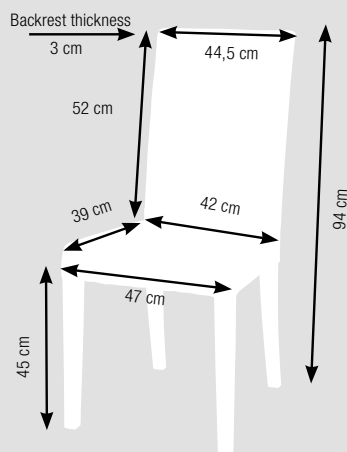

Table runner
Biella
Piece from

11⁹⁹

champagne

anthracite

champagne

Stain protection

Stains do not soak into the fabric and can be washed out at low temperature Lightweight and without additional stain removers.

- Raised jacquard texture
- Easy to iron and easy to clean
- Custom size up to 280 cm width

Chair cover dimensions

So you can be sure that Biella covers fit your chairs.

More info at
www.lusini.com

ERWIN M.

Table linen series Biella

High-quality, easy-care table linen in cotton/polyester blend, bleached or piece-dyed. Improved quality - now with anti-stain finish. Due to the raised jacquard dessin, ironing is not mandatory. Yardware is available in 280 cm width. Take advantage of our sewing service.

70% cotton, 30% polyester. Weight approx. 250 g/m².

Table linen series color: anthracite, burgundy, café, yellow, kiwi, champagne, white

Chair cover color: burgundy, champagne, white

Yardware

280 cm
(W)
101296
Meter 1
29,99 €

Napkin

50x50 cm
(WxL)
101297
Pcs./pack 6
Pack 28,74 €
4,79 €

Tablecloth angular

80x80 cm (WxL) 121209 Pcs./pack 1 11,99 €	100x100 cm (WxL) 121209 Pcs./pack 1 15,99 €	130x130 cm (WxL) 121209 Pcs./pack 1 19,99 €	130x170 cm (WxL) 121209 Pcs./pack 1 26,99 €

Tablecloth angular

130x220 cm (WxL)
121209
Pcs./pack 1
32,99 €

Tablecloth round

170 cm (Ø)
121211
Pcs./pack 1
37,99 €

Table runner

40x130 cm (WxL) 115656 Pcs./pack 1 11,99 €	40x170 cm (WxL) 115656 Pcs./pack 1 13,99 €

Chair cover

42x44.5x94 cm
(WxLxH)
101088
Pcs./pack 1
24,99 €

Table linen Biella
custom sewn per m²
(excluded from exchange)
124470
Meter 17,99 €

Sample folder Biella DE
The nominal fee of € 10,00 will be
refunded after returning the folder.
123880