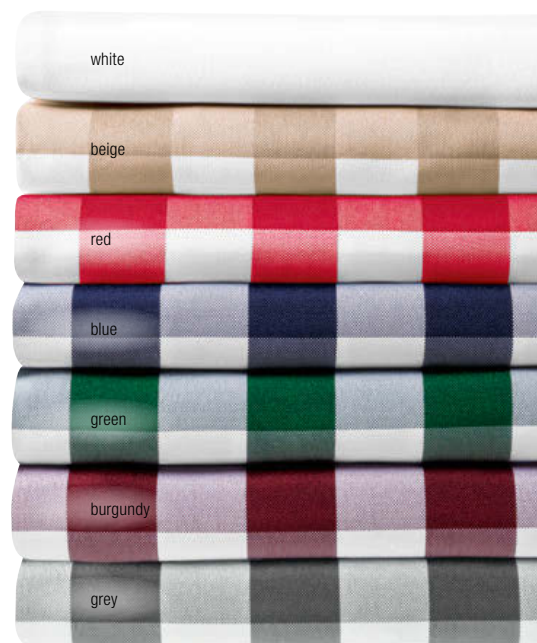

Table runner

40x130 cm (WxL)
119766
Pcs./pack 2
Pack 9,98 €
4,99 €

Table linen Countryline custom sewn per m²

(excluded from exchange)

124488
Meter 8,99 €