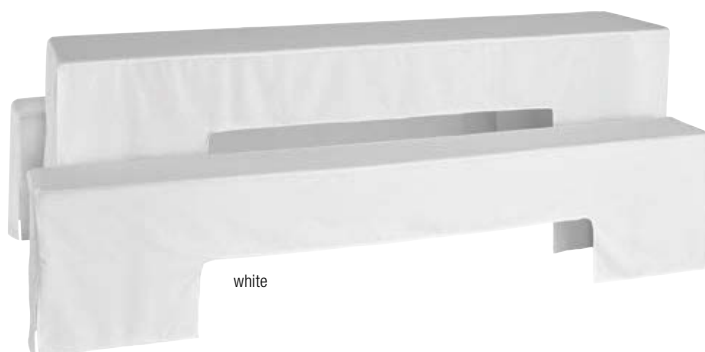

white

Customizing

more info at

www.lusini.com