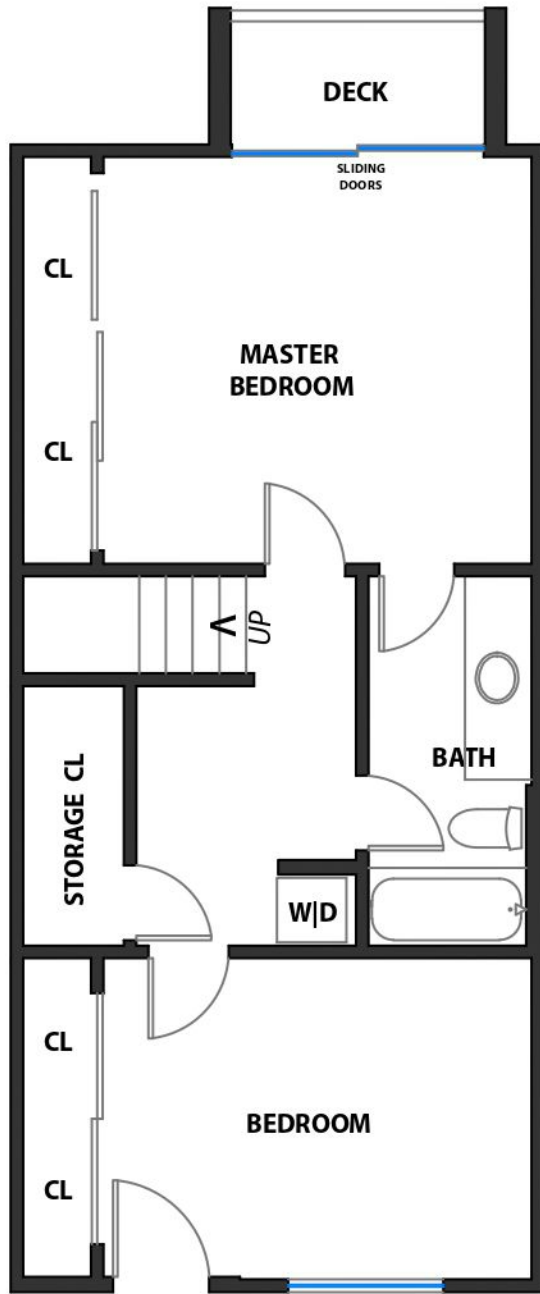

### LIVING SPACE

- \* Main Level
- \* Lower Level

1188 Sq Ft\*

594

594

LOWER LEVEL

MAIN LEVEL

RENDERING BY OPEN HOMES PHOTOGRAPHY  
ALL MEASUREMENTS ARE APPROXIMATE AND MAY NOT BE EXACT. DO NOT RELY ON THE ACCURACY OF THIS FLOOR PLAN WHEN DETERMINING THE PRICE OF A PROPERTY OR MAKING DECISIONS REGARDING BUYING OR SELLING OF PROPERTIES WITHOUT INDEPENDENT VERIFICATION.

# 70 YOSEMITE AVENUE

OAKLAND, CALIFORNIA

LOWER LEVEL

MAIN LEVEL

RENDERING BY OPEN HOMES PHOTOGRAPHY  
ALL MEASUREMENTS ARE APPROXIMATE AND MAY NOT BE EXACT. DO NOT RELY ON THE ACCURACY OF THIS FLOOR PLAN WHEN DETERMINING THE PRICE OF A PROPERTY OR MAKING DECISIONS REGARDING BUYING OR SELLING OF PROPERTIES WITHOUT INDEPENDENT VERIFICATION.