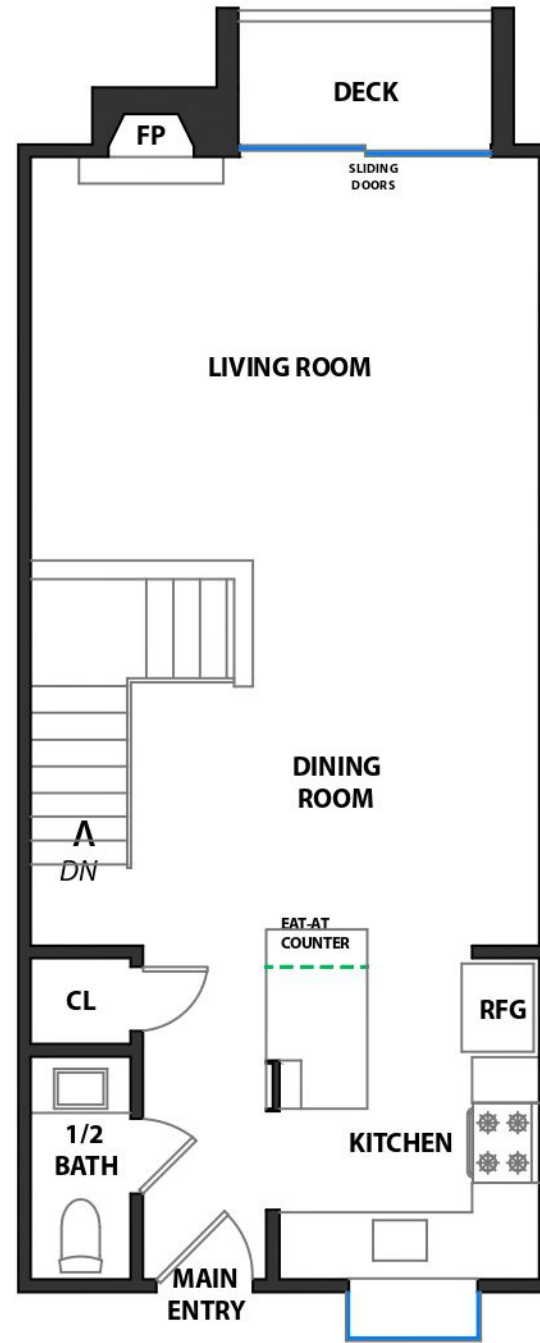

### LIVING SPACE

- \* Main Level
- \* Lower Level

1188 Sq Ft\*

594

594

LOWER LEVEL

MAIN LEVEL

RENDERING BY OPEN HOMES PHOTOGRAPHY  
ALL MEASUREMENTS ARE APPROXIMATE AND MAY NOT BE EXACT. DO NOT RELY ON THE ACCURACY OF THIS FLOOR PLAN WHEN DETERMINING THE PRICE OF A PROPERTY OR MAKING DECISIONS REGARDING BUYING OR SELLING OF PROPERTIES WITHOUT INDEPENDENT VERIFICATION.

# 70 YOSEMITE AVENUE

OAKLAND, CALIFORNIA

LOWER LEVEL

MAIN LEVEL

RENDERING BY OPEN HOMES PHOTOGRAPHY  
ALL MEASUREMENTS ARE APPROXIMATE AND MAY NOT BE EXACT. DO NOT RELY ON THE ACCURACY OF THIS FLOOR PLAN WHEN DETERMINING THE PRICE OF A PROPERTY OR MAKING DECISIONS REGARDING BUYING OR SELLING OF PROPERTIES WITHOUT INDEPENDENT VERIFICATION.