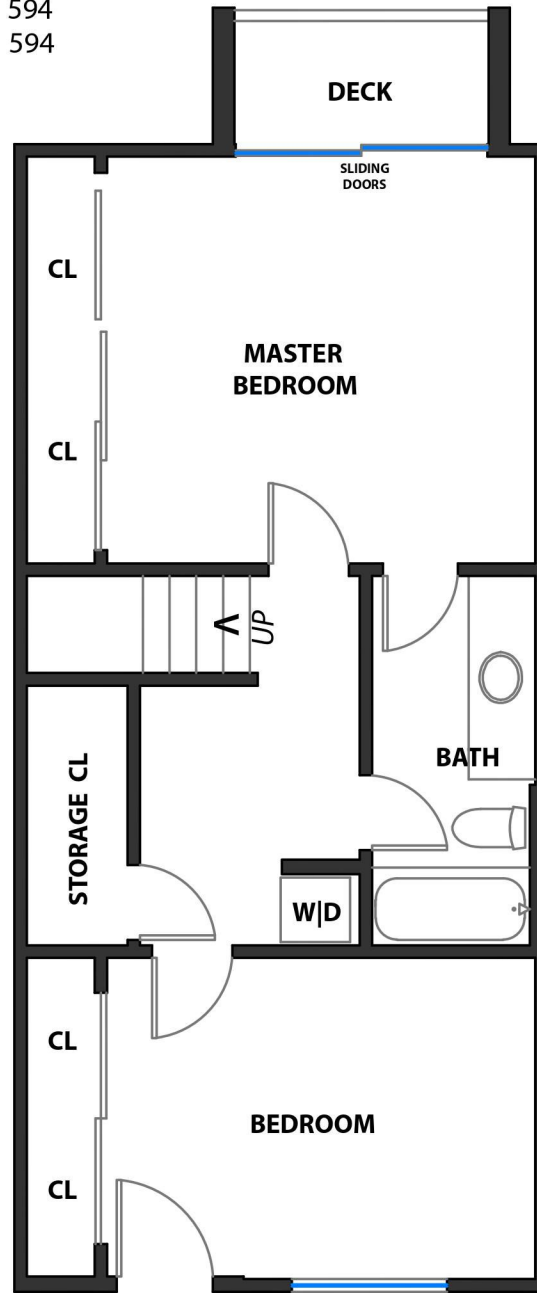

## PROPERTY SQF INFORMATION

### LIVING SPACE

- \* Main Level
- \* Lower Level

1188 Sq Ft\*

594

594

LOWER LEVEL

MAIN LEVEL

RENDERING BY OPEN HOMES PHOTOGRAPHY  
ALL MEASUREMENTS ARE APPROXIMATE AND MAY NOT BE EXACT. DO NOT RELY ON THE ACCURACY OF THIS FLOOR PLAN WHEN DETERMINING THE PRICE OF A PROPERTY OR MAKING DECISIONS REGARDING BUYING OR SELLING OF PROPERTIES WITHOUT INDEPENDENT VERIFICATION.