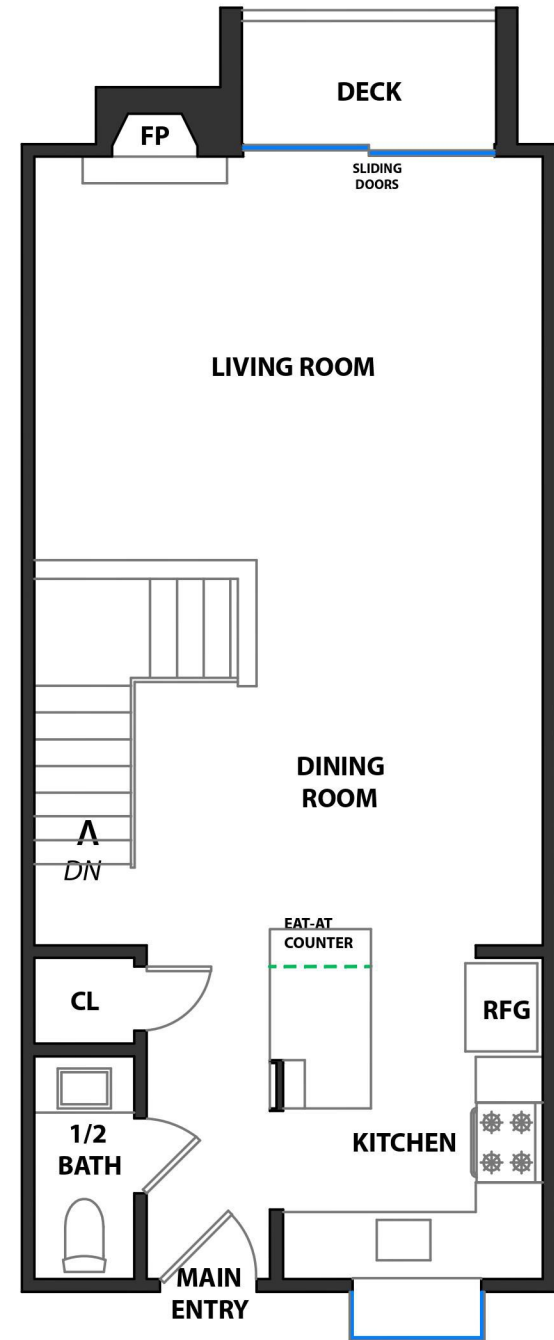

### LIVING SPACE

- \* Main Level
- \* Lower Level

1188 Sq Ft\*

594

594

LOWER LEVEL

MAIN LEVEL

RENDERING BY OPEN HOMES PHOTOGRAPHY  
ALL MEASUREMENTS ARE APPROXIMATE AND MAY NOT BE EXACT. DO NOT RELY ON THE ACCURACY OF THIS FLOOR PLAN WHEN DETERMINING THE PRICE OF A PROPERTY OR MAKING DECISIONS REGARDING BUYING OR SELLING OF PROPERTIES WITHOUT INDEPENDENT VERIFICATION.

# 70 YOSEMITE AVENUE

OAKLAND, CALIFORNIA

LOWER LEVEL

MAIN LEVEL

RENDERING BY OPEN HOMES PHOTOGRAPHY  
ALL MEASUREMENTS ARE APPROXIMATE AND MAY NOT BE EXACT. DO NOT RELY ON THE ACCURACY OF THIS FLOOR PLAN WHEN DETERMINING THE PRICE OF A PROPERTY OR MAKING DECISIONS REGARDING BUYING OR SELLING OF PROPERTIES WITHOUT INDEPENDENT VERIFICATION.