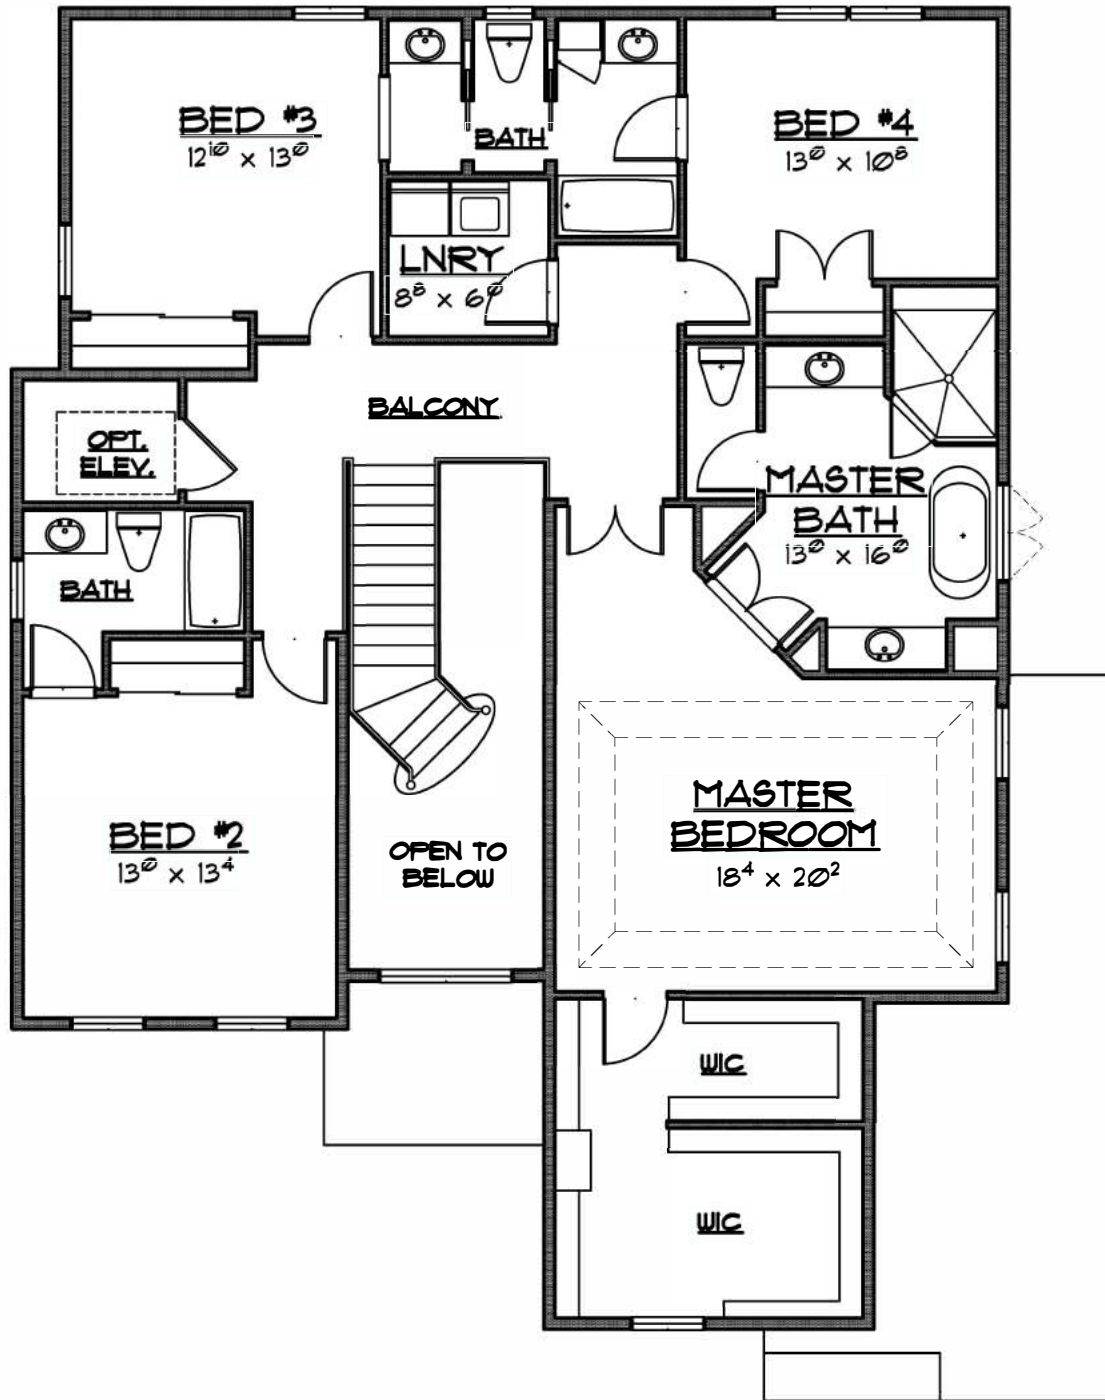

# The Carlisle West

Model types on specific lots are at builder's discretion. Some structural options may not be available on all lots and rear window locations may vary based on grading of lot. Please consult our sales associates for more details.

**FIRST FLOOR**

**THE CARLISLE WEST**

VILLAGE OF THE FOUR SEASONS  
MARPLE TOWNSHIP, PA.

Page 5 of 7 NATIONAL DEVELOPERS RESIDENTIAL, INC.

All information herein is subject to any errors or omissions. All dimensions are approximate. Elevations, colors, and floor plans are artist's conceptual renderings and may vary from available building materials. Window configuration may vary. Square footage advertised is for the Traditional elevation. Please consult our sales associate for more details.

## SECOND FLOOR

**LOWER LEVEL**

REAR WALK-OUT CONDITION

**THE CARLISLE WEST**

VILLAGE OF THE FOUR SEASONS  
MARPLE TOWNSHIP, PA.

All information herein is subject to any errors or omissions. All dimensions are approximate. Elevations, colors, and floor plans are artist's conceptual renderings and may vary from available building materials. Window configuration may vary. Square footage advertised is for the Traditional elevation. Please consult our sales associate for more details.