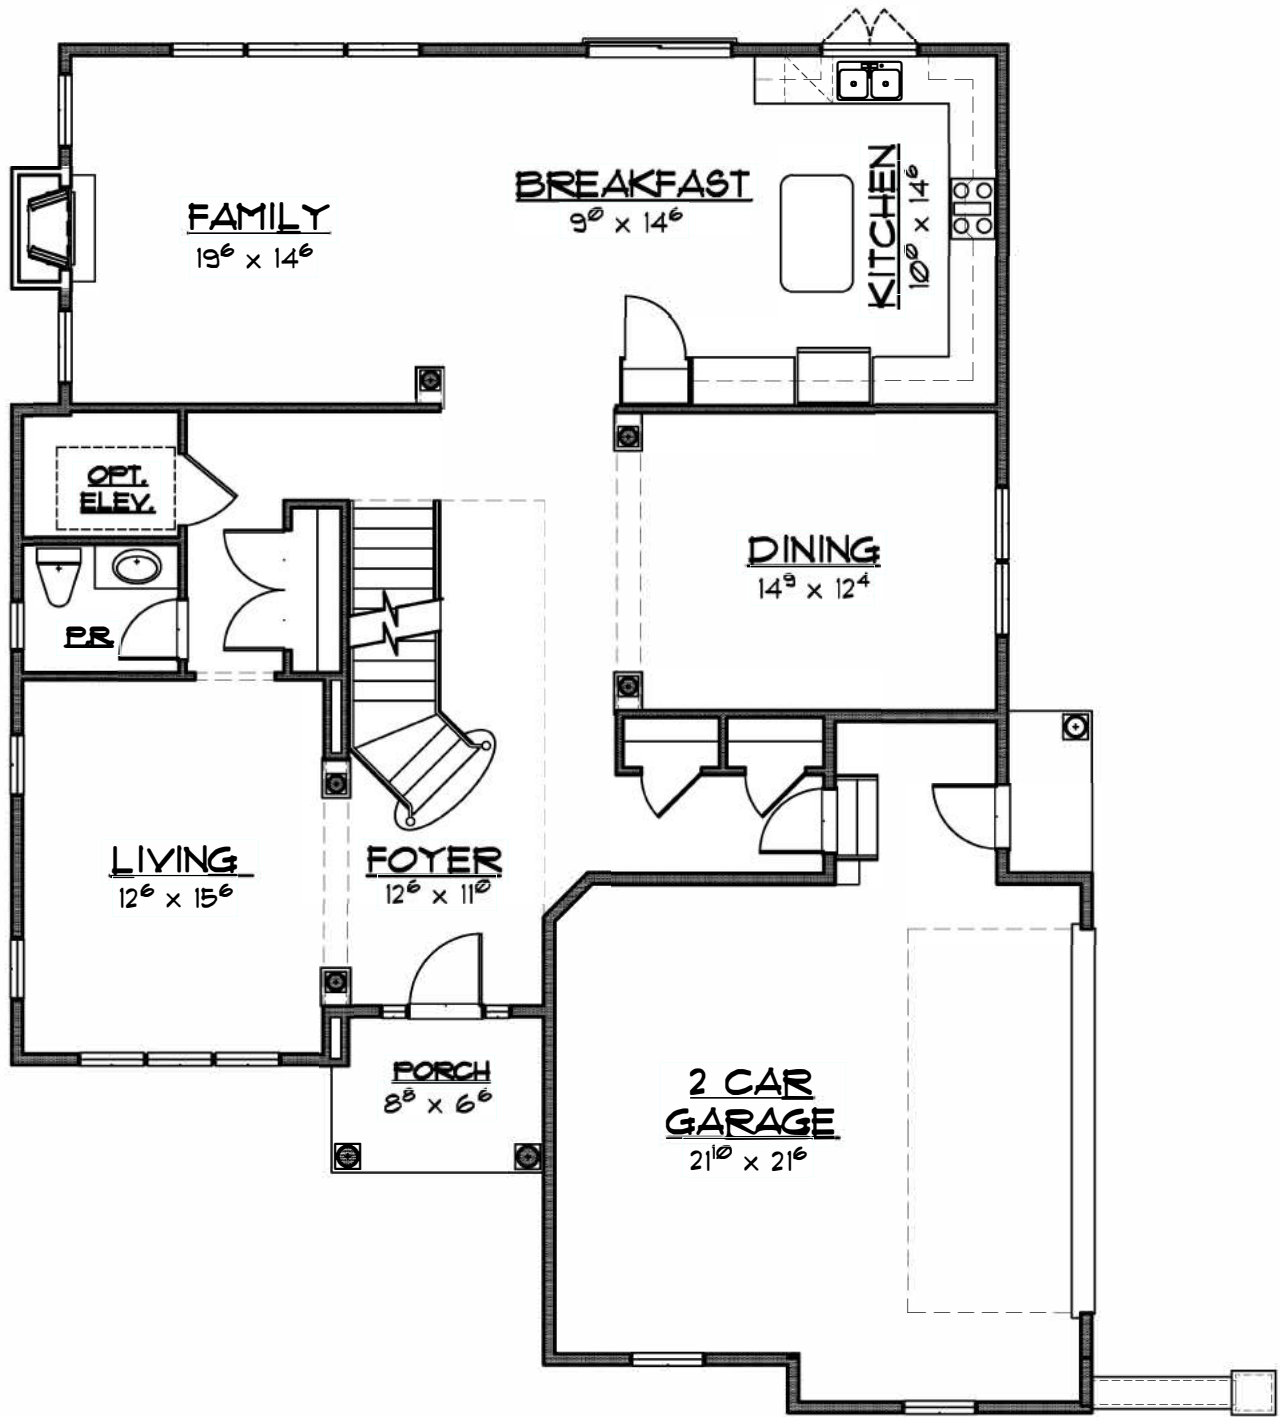

# The Carlisle West

Model types on specific lots are at builder's discretion. Some structural options may not be available on all lots and rear window locations may vary based on grading of lot. Please consult our sales associates for more details.

**FIRST FLOOR**

**THE CARLISLE WEST**

VILLAGE OF THE FOUR SEASONS  
MARPLE TOWNSHIP, PA.

Page 5 of 7 NATIONAL DEVELOPERS RESIDENTIAL, INC.

All information herein is subject to any errors or omissions. All dimensions are approximate. Elevations, colors, and floor plans are artist's conceptual renderings and may vary from available building materials. Window configuration may vary. Square footage advertised is for the Traditional elevation. Please consult our sales associate for more details.

## SECOND FLOOR

**LOWER LEVEL**

REAR WALK-OUT CONDITION

**THE CARLISLE WEST**

VILLAGE OF THE FOUR SEASONS  
MARPLE TOWNSHIP, PA.

All information herein is subject to any errors or omissions. All dimensions are approximate. Elevations, colors, and floor plans are artist's conceptual renderings and may vary from available building materials. Window configuration may vary. Square footage advertised is for the Traditional elevation. Please consult our sales associate for more details.