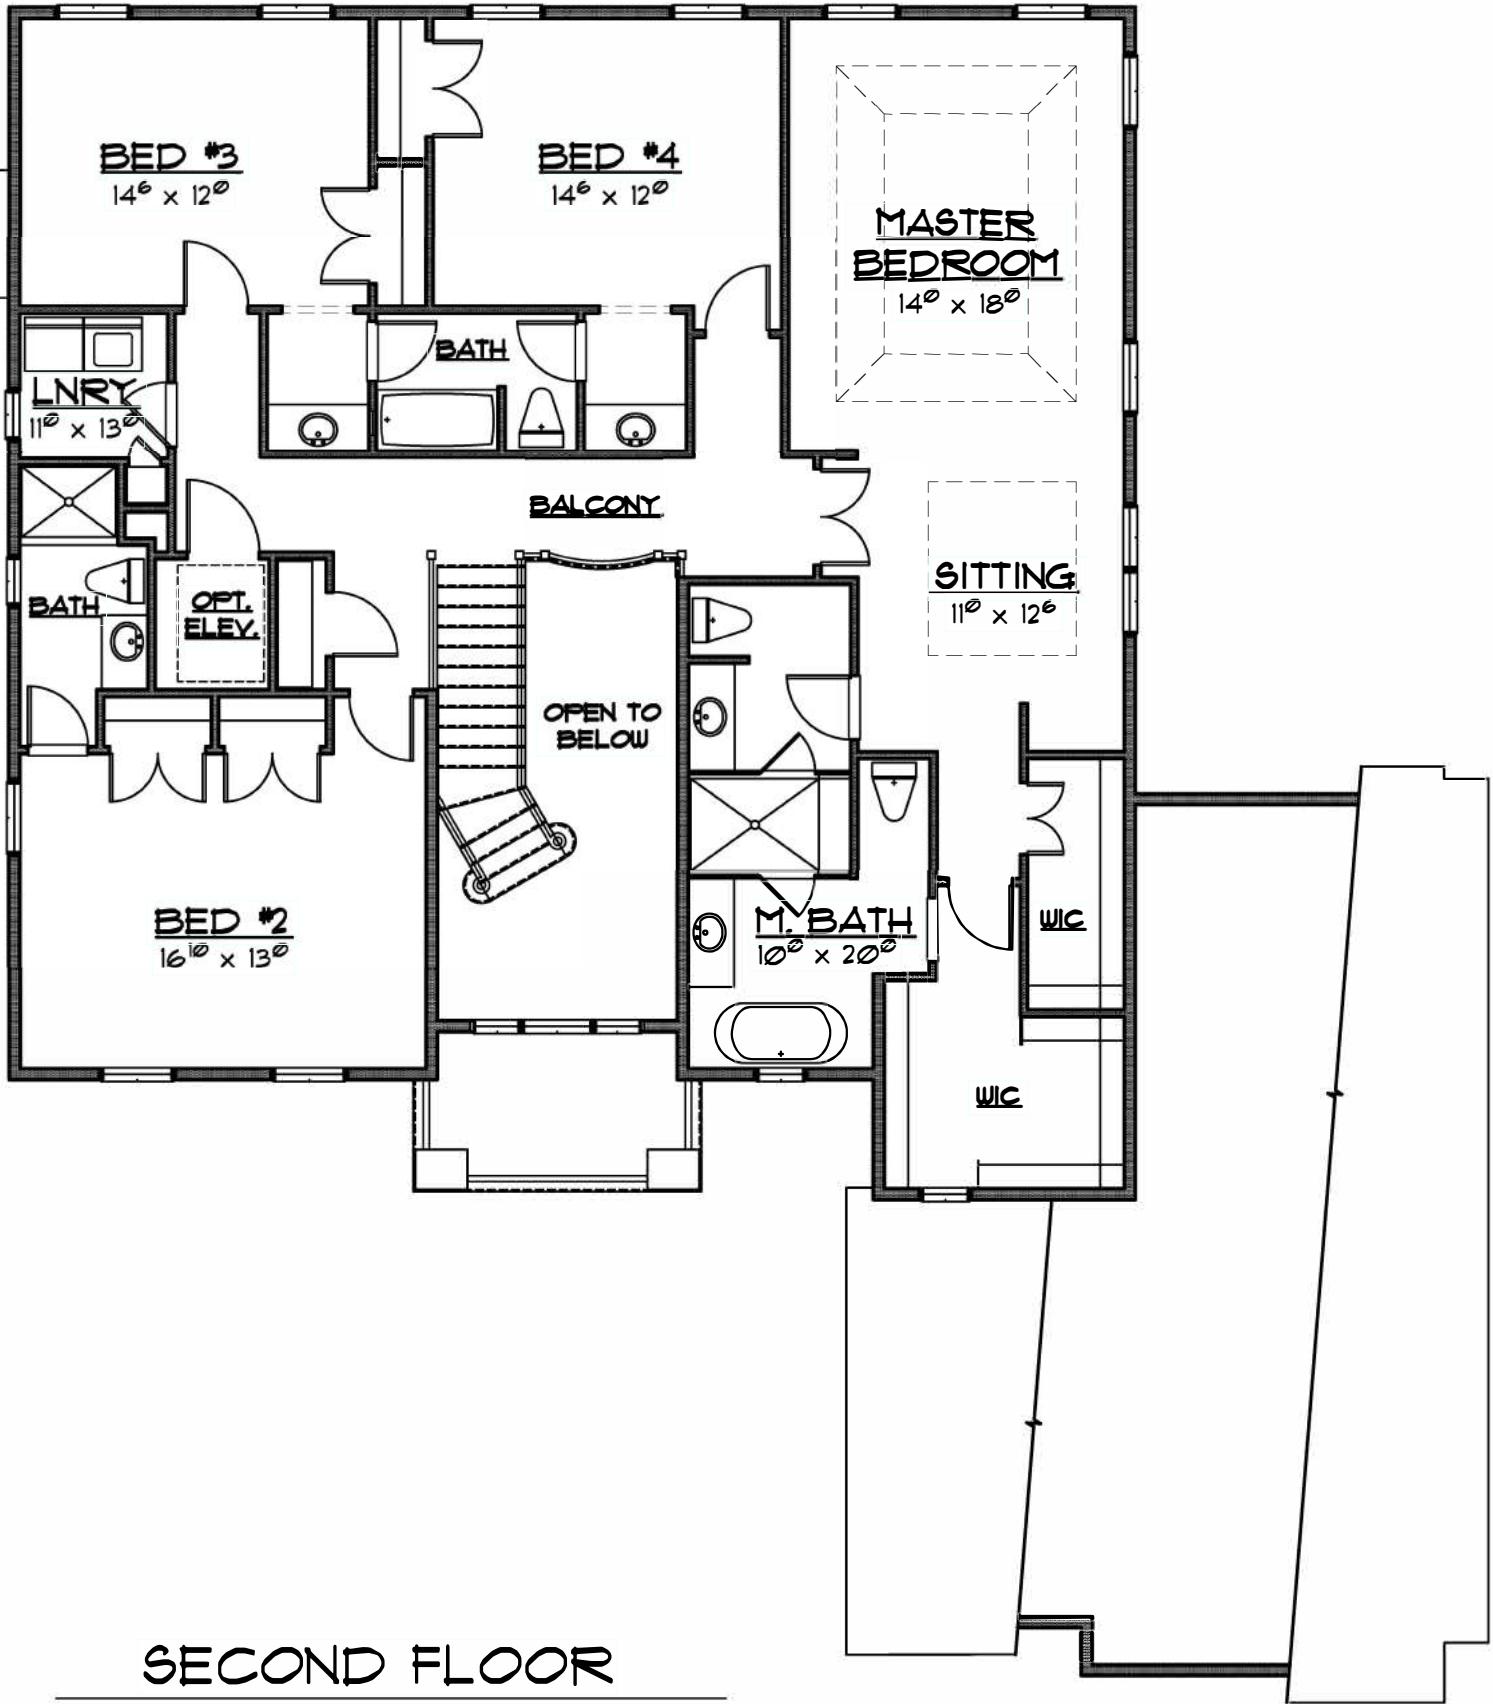

The Springton

Model types on specific lots are at builder's discretion. Some structural options may not be available on all lots and rear window locations may vary based on grading of lot. Please consult our sales associates for more details.

FIRST FLOOR

THE SPRINGTON

VILLAGE OF THE FOUR SEASONS
MARPLE TOWNSHIP, PA.

All information herein is subject to any errors or omissions. All dimensions are approximate. Elevations, colors, and floor plans are artist's conceptual renderings and may vary from available building materials. Window configuration may vary. Square footage advertised is for the Traditional elevation. Please consult our sales associate for more details.

THE SPRINGTON

VILLAGE OF THE FOUR SEASONS
MARPLE TOWNSHIP, PA.

All information herein is subject to any errors or omissions. All dimensions are approximate. Elevations, colors, and floor plans are artist's conceptual renderings and may vary from available building materials. Window configuration may vary. Square footage advertised is for the Traditional elevation. Please consult our sales associate for more details.

LOWER LEVEL
 REAR WALK-OUT CONDITION

THE SPRINGTON

VILLAGE OF THE FOUR SEASONS
 MARPLE TOWNSHIP, PA.

All information herein is subject to any errors or omissions. All dimensions are approximate. Elevations, colors, and floor plans are artist's conceptual renderings and may vary from available building materials. Window configuration may vary. Square footage advertised is for the Traditional elevation. Please consult our sales associate for more details.