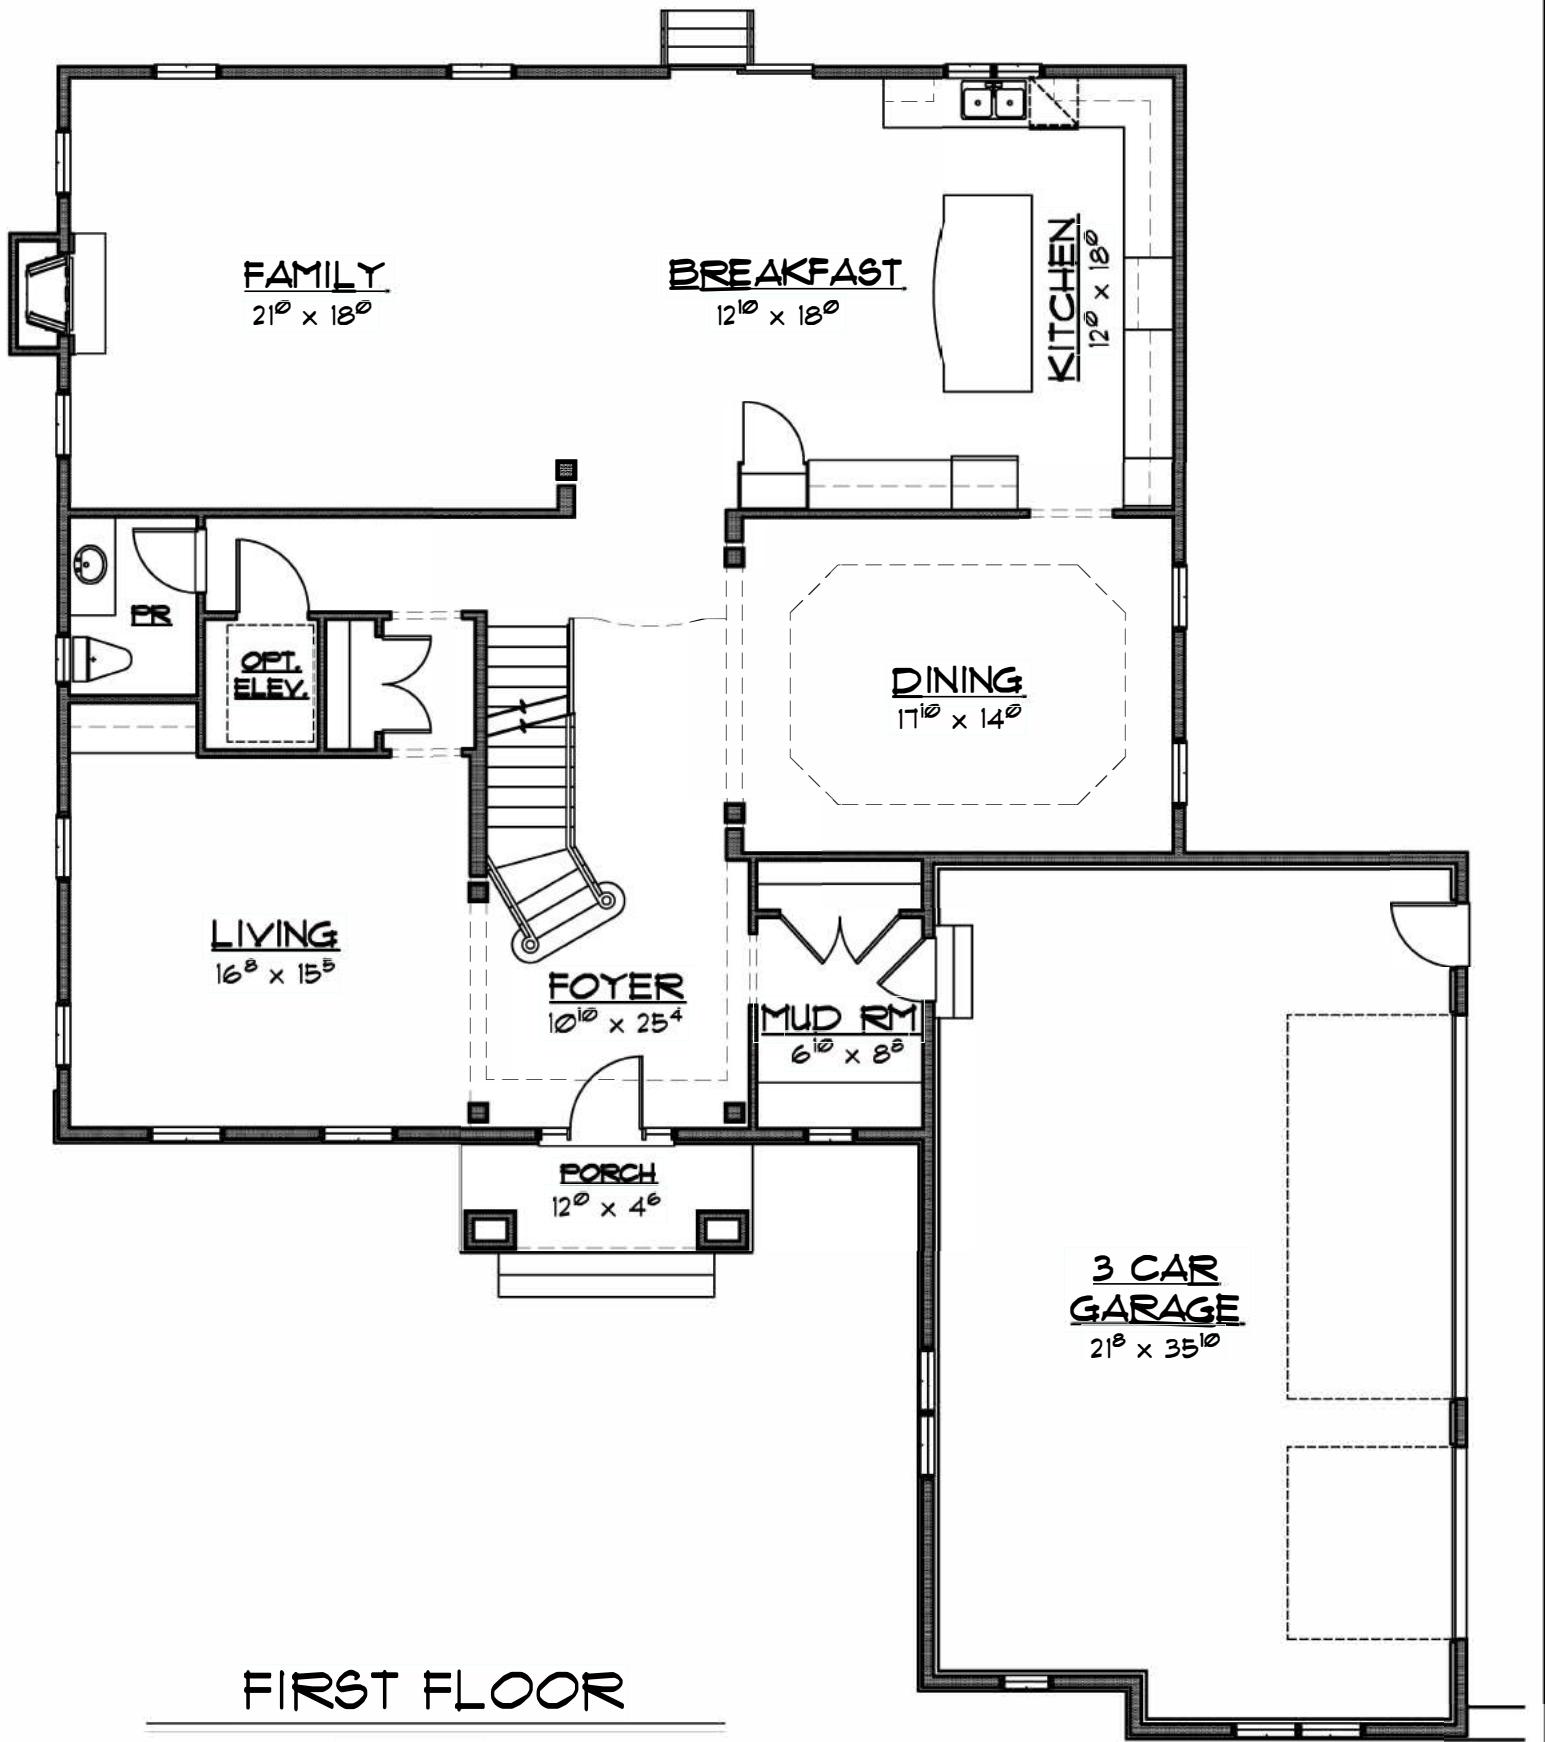

The Springton

Model types on specific lots are at builder's discretion. Some structural options may not be available on all lots and rear window locations may vary based on grading of lot. Please consult our sales associates for more details.

FIRST FLOOR

THE SPRINGTON

VILLAGE OF THE FOUR SEASONS
MARPLE TOWNSHIP, PA.

All information herein is subject to any errors or omissions. All dimensions are approximate. Elevations, colors, and floor plans are artist's conceptual renderings and may vary from available building materials. Window configuration may vary. Square footage advertised is for the Traditional elevation. Please consult our sales associate for more details.

THE SPRINGTON

VILLAGE OF THE FOUR SEASONS
MARPLE TOWNSHIP, PA.

All information herein is subject to any errors or omissions. All dimensions are approximate. Elevations, colors, and floor plans are artist's conceptual renderings and may vary from available building materials. Window configuration may vary. Square footage advertised is for the Traditional elevation. Please consult our sales associate for more details.

LOWER LEVEL
 REAR WALK-OUT CONDITION

THE SPRINGTON

VILLAGE OF THE FOUR SEASONS
 MARPLE TOWNSHIP, PA.

All information herein is subject to any errors or omissions. All dimensions are approximate. Elevations, colors, and floor plans are artist's conceptual renderings and may vary from available building materials. Window configuration may vary. Square footage advertised is for the Traditional elevation. Please consult our sales associate for more details.