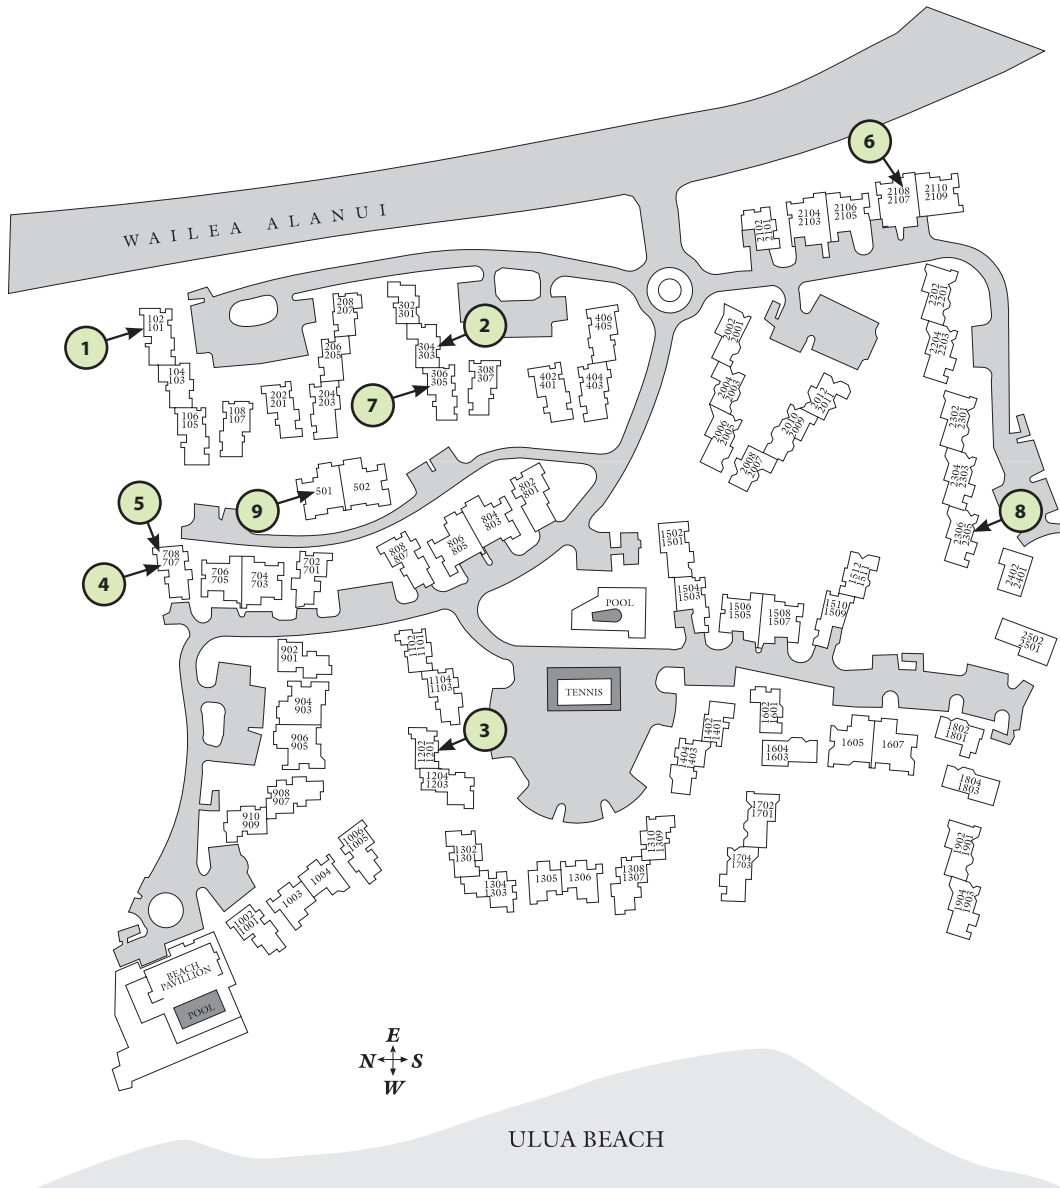

GARY MOOERS
EXPECT THE EXTRAORDINARY

GMMaui.com

Gary@GMMaui.com | 808.891.8989

WAILEA ELUA

FEBRUARY 2022

No.	Unit	Bds	Baths	LA SF	View	List Price	Sold Price
1	101	2	2	1,269	Ocean	\$1,550,000	\$1,550,000
2	304	1	2	945	Ocean	\$1,999,900	\$1,990,000
3	1201	1	1	891	Ocean	\$2,150,000	\$2,100,000
4	707	2	2	1,259	Ocean	\$2,200,000	\$2,200,000
5	708	2	2	1,259	Mt/Oc	\$2,200,000	\$2,200,000
6	2108	2	2	1,528	Mt/Oc	\$2,850,000	\$2,550,000
7	305	2	2	1,269	Mt/Oc	\$2,500,000	\$2,750,000
8	2305	2	2	1,363	Ocean	\$4,195,000	\$4,201,000
9	501	3	2	1,568	Ocean	\$3,850,000	\$4,350,000