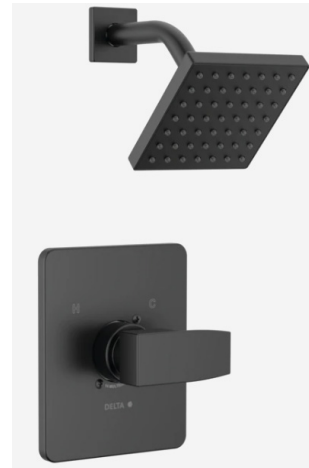

BATHS - GENERAL

shower fixture OK

- Delta Modern Shower Faucet
- Model# T14267-BL-PP
- <https://www.lowes.com/pd/Delta-Monitor-14-Series-Shower-Trim/5013202971>
- $144