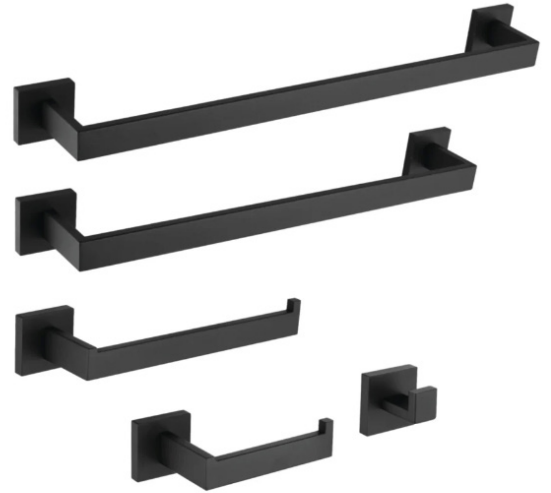

## hardware OK

- Kingston Brass
- Markus 5 piece bathroom package
- Matte Black
- Metal Construction
- 24" towel bar
- 18" towel bar
- towel ring
- robe hook
- toilet paper holder
- \$110.34