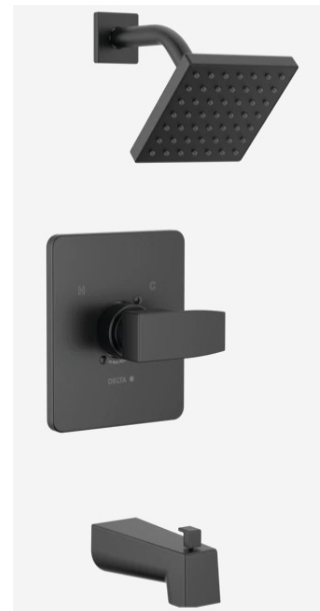

shower / tub combo fixture OK

- Delta Modern Shower Faucet
- Model# T14467-BL-PP
- <https://www.lowes.com/pd/Delta-Modern-Matte-Black-1-handle-Bathtub-and-Shower-Faucet/5013202949>
- $129