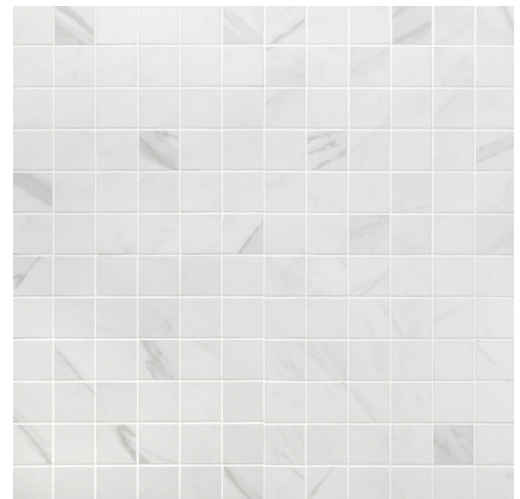

shower floor tile OK

- Basin Marble Bianco
- Porcelain White
- 2x2
- Shower floor
- <https://www.tilebar.com/basic-bianco-marble-2x2-matte-porcelain-mosaic-tile.html>
- $8.59/sqft