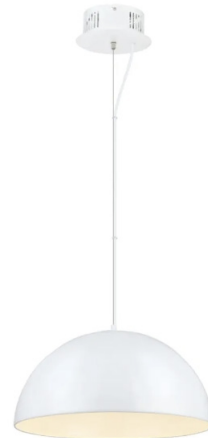

dining pendant - option 01 **OK**

- Eglo Gaetano
- 1 LED light
- 11"
- <https://www.build.com/eglo-92954/s1049632?uid=2546183>
- $87.34