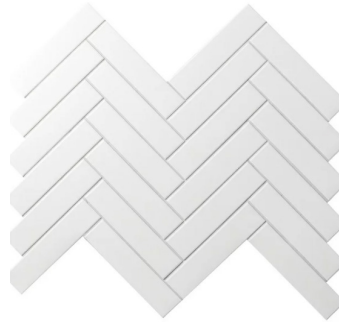

ADDITIONAL BATHS

~~wall tile - option 01~~

- Festival Unglazed herringbone mosaic tile
- White
- Shower walls/vanity walls
- <https://www.flooranddecor.com/porcelain-ceramic-decoratives/unglazed-white-herringbone-porcelain-mosaic-100966530.html>
- $3.99/piece
- 8x12