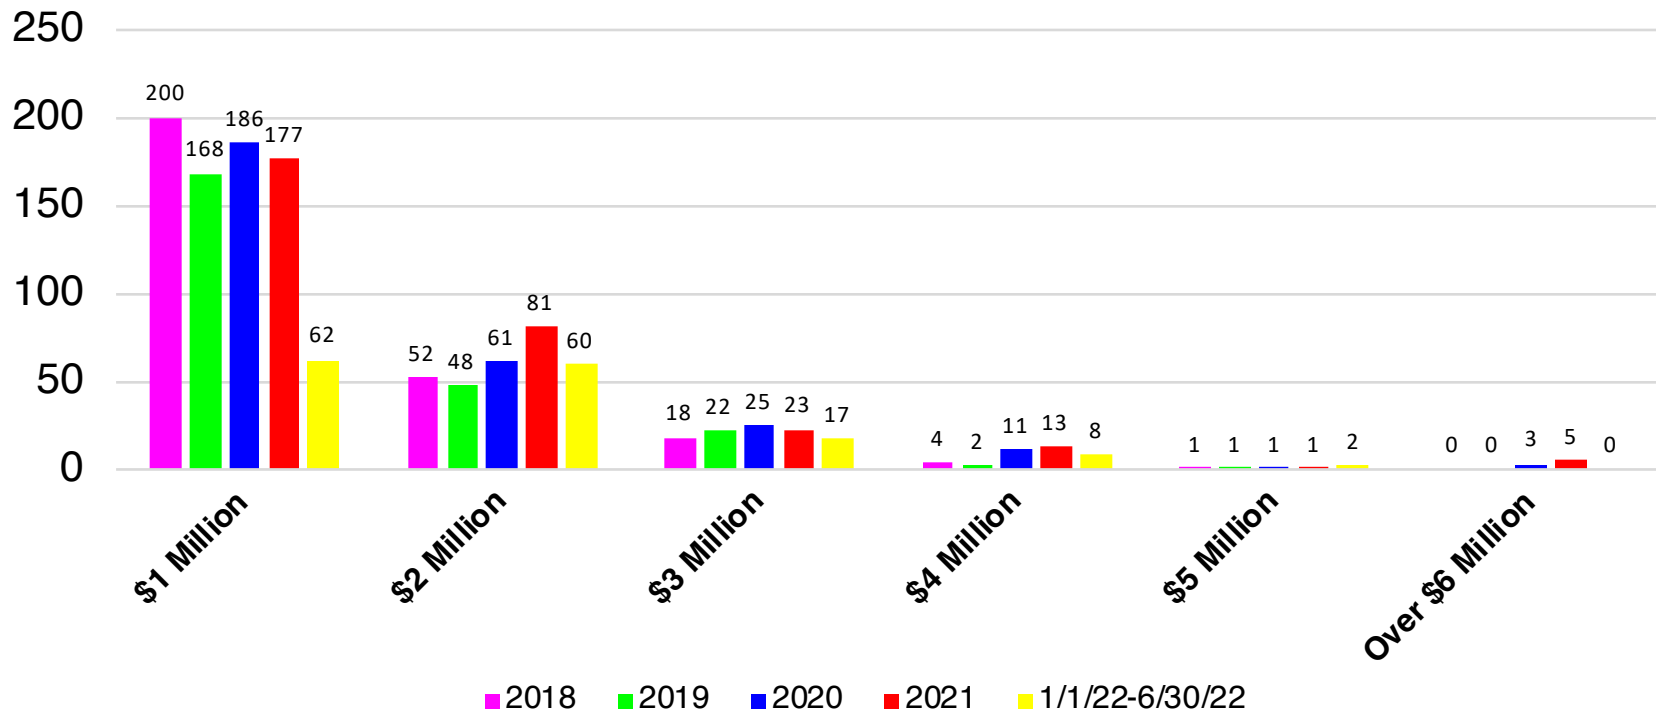

# TOWN OF WELLESLEY SINGLE-FAMILY SALES

PROPERTIES SOLD OVER \$1 MILLION  
1/18 - 6/22

Based on information provided to and compiled by MLS Property Information Network covering the period January 1, 2018 through June 30, 2022. Data are deemed reliable.