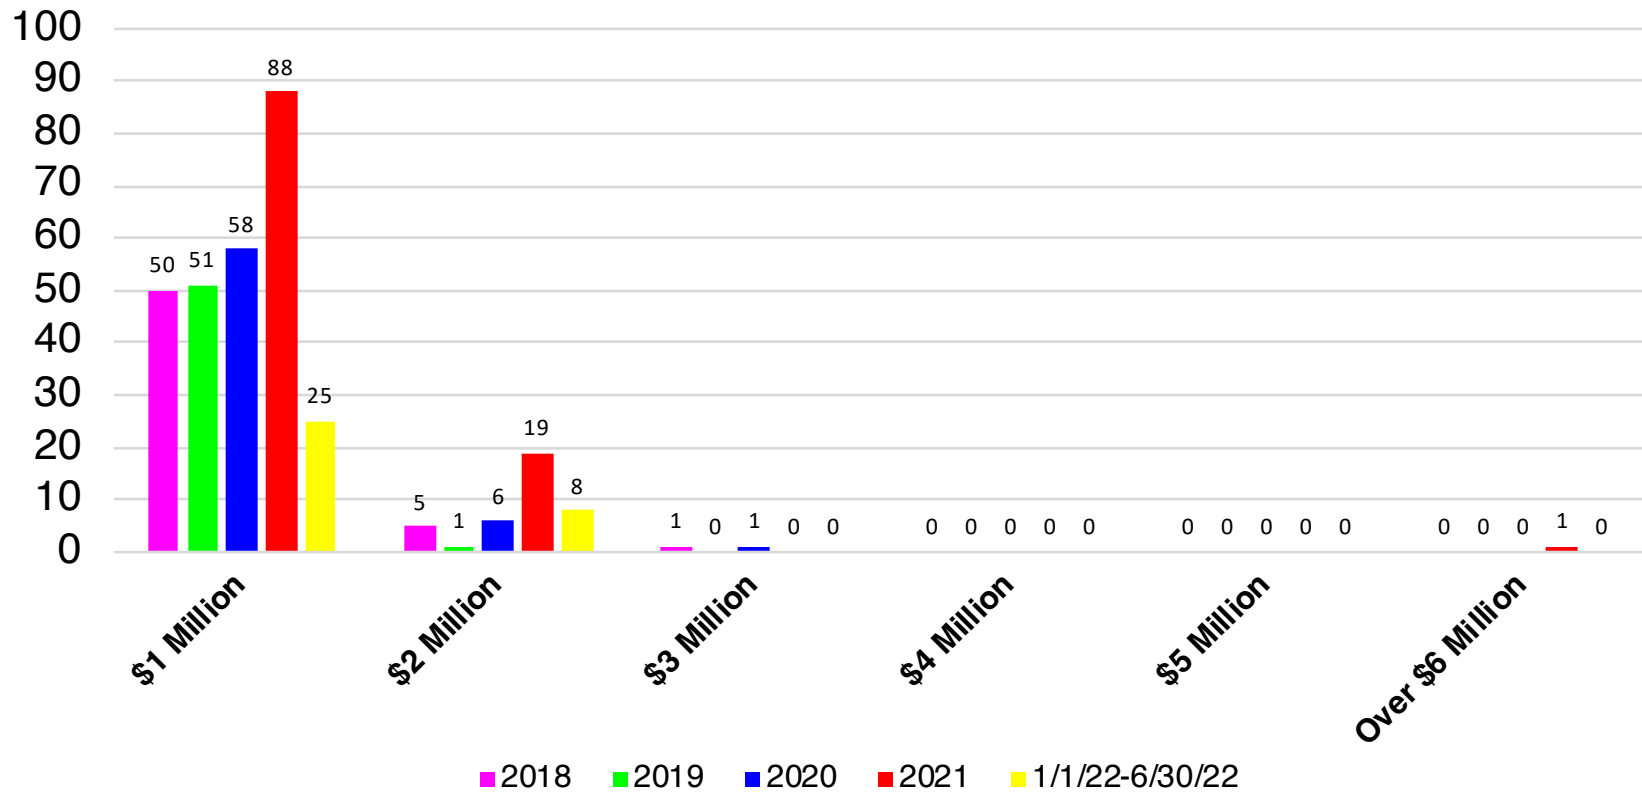

# TOWN OF WESTWOOD SINGLE-FAMILY SALES

PROPERTIES SOLD OVER \$1 MILLION  
1/18 - 6/22

Based on information provided to and compiled by MLS Property Information Network covering the period January 1, 2018 through June 30, 2022. Data are deemed reliable.