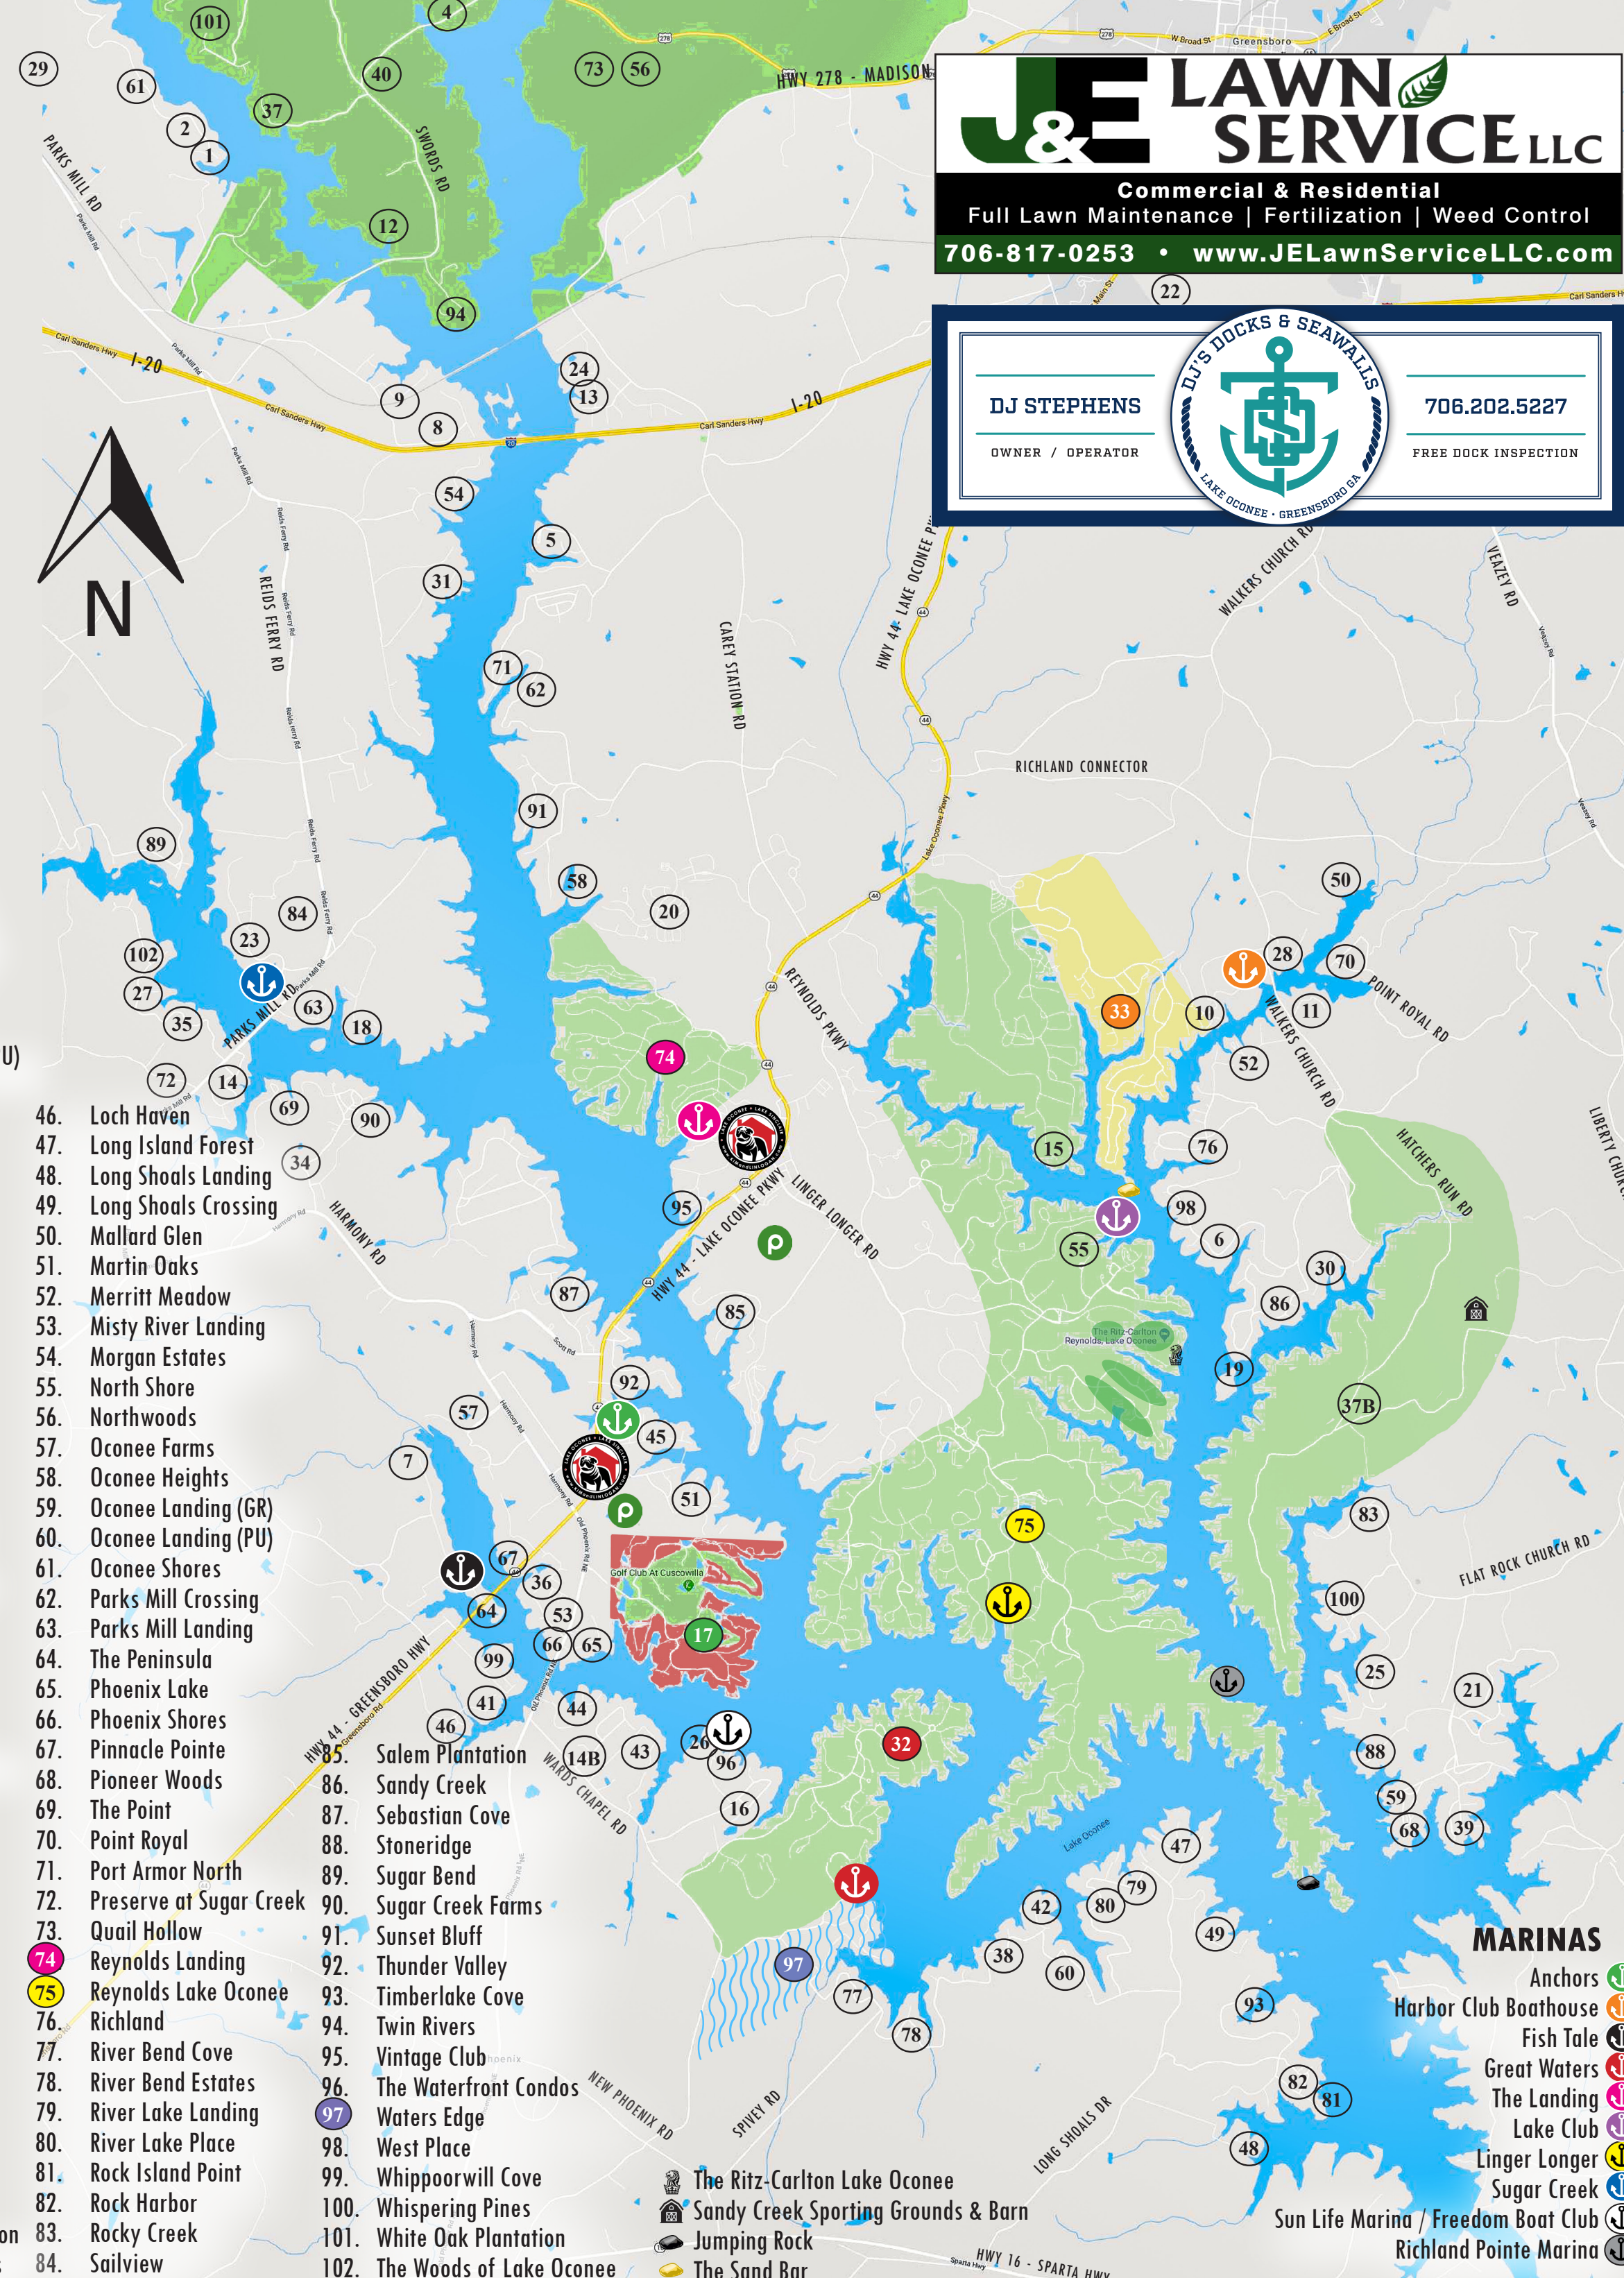

Don't overpay for lots! www.KimandLinLogan.com

WEIDMANN
CONSULT | DESIGN | BUILD

706-749-7300
contact@weidmannremodeling.com

weidmannremodeling.com

CASH PAINTING
COMMERCIAL & RESIDENTIAL

- Free Estimates
- Interior & Exterior
- Pressure Washing
- Pool Decking
- Reliable Service
- Using Quality Products

Jeremy Cash 706-473-3660
Will Dabbs 478-414-8289

www.cashpaintingoconee.com

Since 1959

CROWE
Marine

1010 LAKE OCONEE PARKWAY
(HWY. 44) EATONTON GA 31024

706.485.9600 www.CroweMarine.com

SCAN FOR → RENTAL BOATS
STOP BY FOR GAS
BOAT STORAGE

@ANCHORSMARINA
"LIKE" US on f

Anchors Marina
Lake Oconee

1054 LAKE OCONEE PKWY, EATONTON | 706-623-0024 | ANCHORSMARINA.COM

1. **AREA SUBDIVISIONS**
1. Apalachee Point
  2. Apalachee Woods
  3. Arrowhead Estates
  4. Barbara Jackson
  5. Bayside
  6. Beaverdam (GR)
  7. Beaverdam Estates (PU)
  8. Bellview
  9. Blue Spings
  10. Bradford Cove
  11. Buena Vista
  12. Cannon's Point
  13. Carey Station
  14. Cedar Cove
  15. 14B. Chapel Springs
  15. Cherokee Pointe
  16. Collis
  17. Cuscowilla
  18. Deer Track
  19. Deerfield
  20. Del Webb
  21. Double Branches
  22. Duvall
  23. Eagle's Nest/Ridge
  24. Eagle View
  25. Emerald Shores
  26. The Enclave
  27. Fawnfield
  28. Fleur De Lac
  29. Goose Creek Landing
  30. Granite Cove
  31. Grayson Pointe
  32. Great Waters
  33. Harbor Club
  34. Harmony Bay
  35. Hickory Point
  36. Hidden Lake
  37. Hidden Point
  39. 37B. Homestead
  38. Horseshoe Bend
  39. Indian Hills
  40. Indian Woods
  41. Jimmy Griffin
  42. Journey's End
  43. L.A. Copelan
  44. Lake Oconee Plantation
  45. Lakeview Townhomes
  46. Loch Haven
  47. Long Island Forest
  48. Long Shoals Landing
  49. Long Shoals Crossing
  50. Mallard Glen
  51. Martin Oaks
  52. Merritt Meadow
  53. Misty River Landing
  54. Morgan Estates
  55. North Shore
  56. Northwoods
  57. Oconee Farms
  58. Oconee Heights
  59. Oconee Landing (GR)
  60. Oconee Landing (PU)
  61. Oconee Shores
  62. Parks Mill Crossing
  63. Parks Mill Landing
  64. The Peninsula
  65. Phoenix Lake
  66. Phoenix Shores
  67. Pinnacle Pointe
  68. Pioneer Woods
  69. The Point
  70. Point Royal
  71. Port Armor North
  72. Preserve at Sugar Creek
  73. Quail Hollow
  74. Reynolds Landing
  75. Reynolds Lake Oconee
  76. Richland
  77. River Bend Cove
  78. River Bend Estates
  79. River Lake Landing
  80. River Lake Place
  81. Rock Island Point
  82. Rock Harbor
  83. Rocky Creek
  84. Sailview
  85. Salem Plantation
  86. Sandy Creek
  87. Sebastian Cove
  88. Stoneridge
  89. Sugar Bend
  90. Sugar Creek Farms
  91. Sunset Bluff
  92. Thunder Valley
  93. Timberlake Cove
  94. Twin Rivers
  95. Vintage Club
  96. The Waterfront Condos
  97. Waters Edge
  98. West Place
  99. Whippoorwill Cove
  100. Whispering Pines
  101. White Oak Plantation
  102. The Woods of Lake Oconee

1. **MARINAS**
2. Anchors
   - Harbor Club Boathouse
   - Fish Tale
   - Great Waters
   - The Landing
   - Lake Club
   - Linger Longer
   - Sugar Creek
   - Sun Life Marina / Freedom Boat Club
   - Richland Pointe Marina

J&E LAWN SERVICE LLC

Commercial & Residential
Full Lawn Maintenance | Fertilization | Weed Control

706-817-0253 • www.JELawnServiceLLC.com

DJ STEPHENS
OWNER / OPERATOR

DJ'S DOCKS & SEAWALLS
LAKE OCONEE • GREENSBORO GA

706.202.5227
FREE DOCK INSPECTION

DuraMAX
Siding & Windows, Inc.

- James Hardie Siding Products
- Povia Windows & Doors

Serving Metro Atlanta Since 1970

Jerry Hardeman 770-265-6222 | www.DURAMAXGA.com

Banksouth
MORTGAGE

EXPERIENCE. MORTGAGE. EXCELLENCE

THE FOWLER TEAM
1001 Village Park Drive, Suite 101
Greensboro, Georgia 30642
(404) 310-3142
www.bsmlakeoconee.com

Equal Housing Lender.