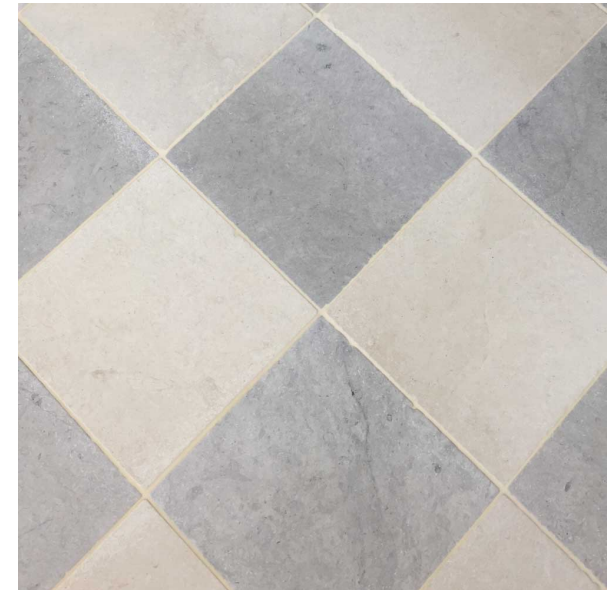

GRACE SIMMERING
INTERIOR DESIGN

backtees design 3

RECOMMENDED FOR: MOUNTAIN TRANSITIONAL

BACKSPLASH

COUNTERTOP

CABINETS

HOOD & ISLAND

HARDWARE

PHOTOGRAPHS AND RENDERINGS ARE FOR INSPIRATION PURPOSES ONLY. THEY ILLUSTRATE DESIGN INTENT ONLY AND MAY NOT REFLECT THE FINAL FINISHES OR MATERIALS.

COUNTERTOP

WALL COLOR

CABINETS

FLOOR TILE

COUNTERTOP

BACKSPLASH

VANITY

FLOOR

PHOTOGRAPHS AND RENDERINGS ARE FOR INSPIRATION PURPOSES ONLY. THEY ILLUSTRATE DESIGN INTENT ONLY AND MAY NOT REFLECT THE FINAL FINISHES OR MATERIALS.

HARDWARE

COUNTERTOP

WALL TILE

VANITY

FLOOR TILE