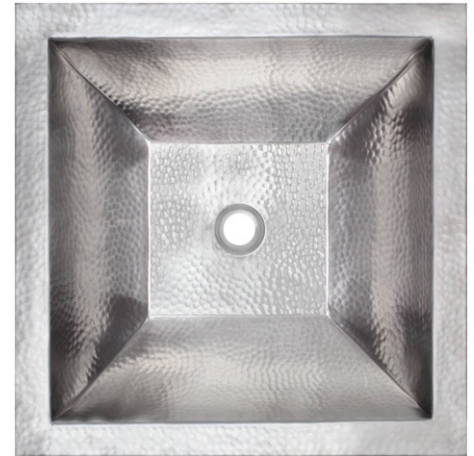

GRACE SIMMERING
INTERIOR DESIGN

backtees design 3

RECOMMENDED FOR: MOUNTAIN TRANSITIONAL

BACKSPLASH

COUNTERTOP

CABINETS

HOOD & ISLAND

HARDWARE

PHOTOGRAPHS AND RENDERINGS ARE FOR INSPIRATION PURPOSES ONLY. THEY ILLUSTRATE DESIGN INTENT ONLY AND MAY NOT REFLECT THE FINAL FINISHES OR MATERIALS.

COUNTERTOP

WALL COLOR

CABINETS

FLOOR TILE

COUNTERTOP

BACKSPLASH

VANITY

FLOOR

PHOTOGRAPHS AND RENDERINGS ARE FOR INSPIRATION PURPOSES ONLY. THEY ILLUSTRATE DESIGN INTENT ONLY AND MAY NOT REFLECT THE FINAL FINISHES OR MATERIALS.

HARDWARE

COUNTERTOP

WALL TILE

VANITY

FLOOR TILE

COUNTERTOP

WALL TILE

VANITY

FLOOR TILE & BACK WALL

HARDWARE

PHOTOGRAPHS AND RENDERINGS ARE FOR INSPIRATION PURPOSES ONLY. THEY ILLUSTRATE DESIGN INTENT ONLY AND MAY NOT REFLECT THE FINAL FINISHES OR MATERIALS.