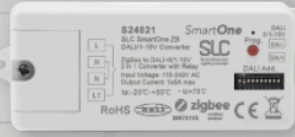

DALI

DALI

DALI

DALI

SmartOne
zigbee 3.0

1
0
1 1 0
1 2 0
1 3 0
S1 S2
S3 S4

SmartOne
zigbee 3.0

1
0
1 1 0
1 2 0
1 3 0
S1 S2
S3 S4

SmartOne

zigbee 3.0

DALI

eller

1-10V

SLC

SmartOne

zigbee 3.0