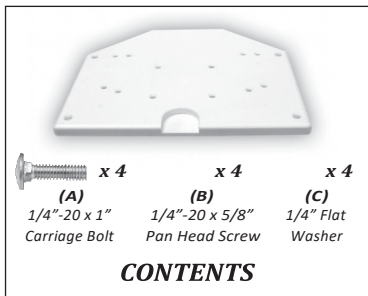

Who Needs This Adapter?

T10-180 Universal Pedestal adapter is not required when mounting Magma rectangular grills using 10-185 Magma Pedestal Mount. Everything necessary is included with the Pedestal Mount.

10-180 Universal Pedestal Adapter is required only when using another stowable type pedestal in lieu of 10-185 Pedestal Mount. This adapter fits stowable Todd, Garelick, or Springfield pedestals.

Grill Mount Plate