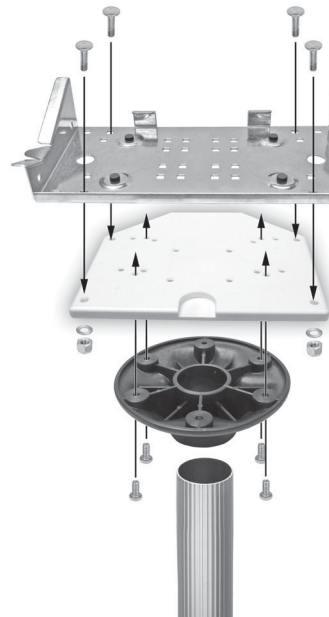

Magma 10-180 Universal Pedestal Adapter

Use your existing Springfield, Todd, Garelick, or many other popular brands of pedestals to mount any Magma rectangular grill to your swim step, pontoon boat, deck or dock, or at home to your patio, deck or balcony.

Who Needs This Adapter?

T10-180 Universal Pedestal adapter is not required when mounting Magma rectangular grills using 10-185 Magma Pedestal Mount. Everything necessary is included with the Pedestal Mount.

10-180 Universal Pedestal Adapter is required only when using another stowable type pedestal in lieu of 10-185 Pedestal Mount. This adapter fits stowable Todd, Garelick, or Springfield pedestals.

GARELICK

Made in the
USA

#88379-BABIAb

10-180

MAGMA®

MAGMA PRODUCTS, LLC • 3940 Pixie Ave. • Lakewood, CA 90712 • Tel: (562) 627-0500

MagmaProducts.com • Mail@MagmaProducts.com