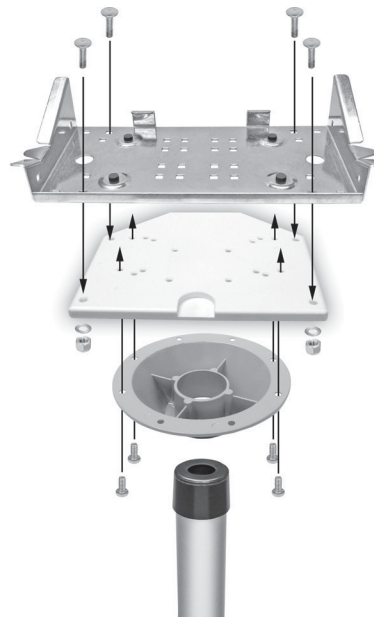

Magma 10-180 Universal Pedestal Adapter

Use your existing Springfield, Todd, Garelick, or many other popular brands of pedestals to mount any Magma rectangular grill to your swim step, pontoon boat, deck or dock, or at home to your patio, deck or balcony.

Who Needs This Adapter?

T10-180 Universal Pedestal adapter is not required when mounting Magma rectangular grills using 10-185 Magma Pedestal Mount. Everything necessary is included with the Pedestal Mount.

10-180 Universal Pedestal Adapter is required only when using another stowable type pedestal in lieu of 10-185 Pedestal Mount. This adapter fits stowable Todd, Garelick, or Springfield pedestals.

Grill Mount Plate