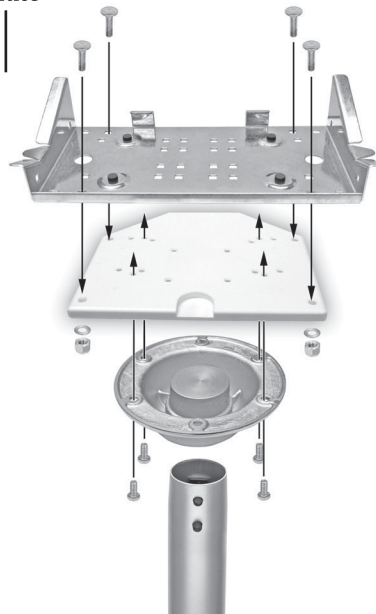

SPRINGFIELD