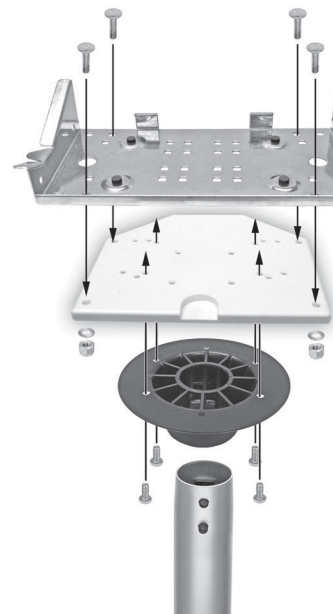

Who Needs This Adapter?

T10-180 Universal Pedestal adapter is not required when mounting Magma rectangular grills using 10-185 Magma Pedestal Mount. Everything necessary is included with the Pedestal Mount.

10-180 Universal Pedestal Adapter is required only when using another stowable type pedestal in lieu of 10-185 Pedestal Mount. This adapter fits stowable Todd, Garelick, or Springfield pedestals.

Grill Mount Plate

TODD

GARELICK

SPRINGFIELD

SPRINGFIELD

SPRINGFIELD

Made in the
USA

#88379-BABIAb

10-180