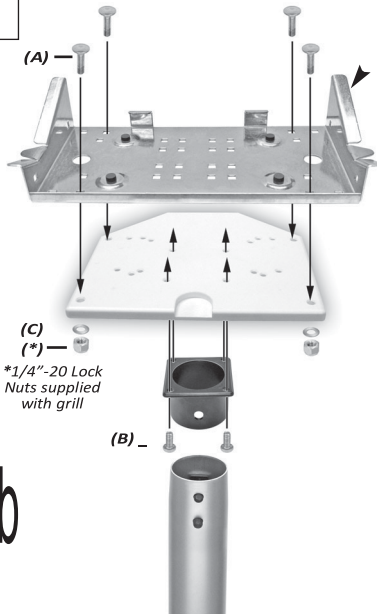

SPRINGFIELD