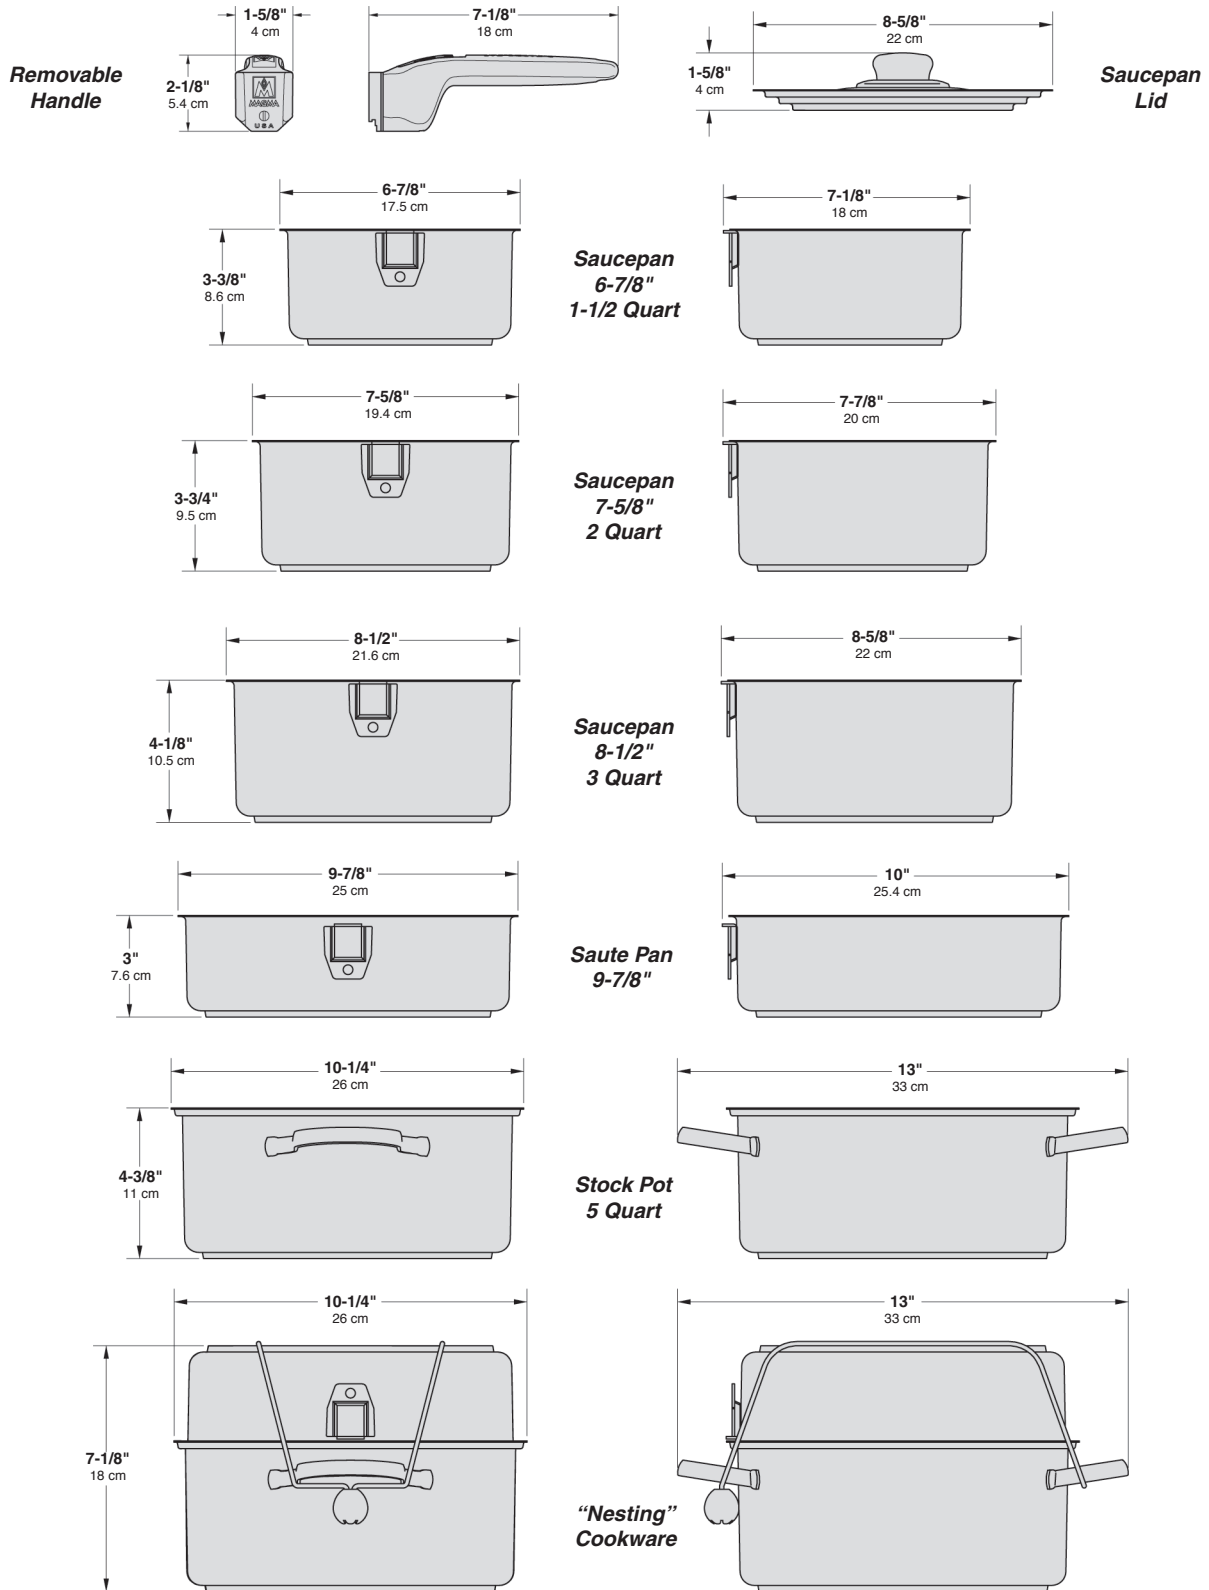

# A10-365 Stainless Steel Gourmet "Nesting" Cookware Coated with Teflon® Select Non-Stick Coatings

Mount Weight 11.3 lb.  
(5.1 kg)

**MAGMA PRODUCTS, INC.**

3940 PIXIE AVE. ■ LAKEWOOD, CA 90712 ■ TEL (562) 627-0500 ■ FAX (562) 627-0550  
www.MagmaProducts.com ■ email: Mail@MagmaProducts.com