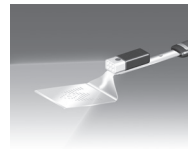

Optional Grill Tool Accessories

Telescoping Fork (A10-135T)

Telescoping Grill Brush (A10-136T)

Grill Tool Light (A10-144)

Attach to any Magma Telescoping Grill Tool. It attaches to any grill tool illuminating the food being grilled