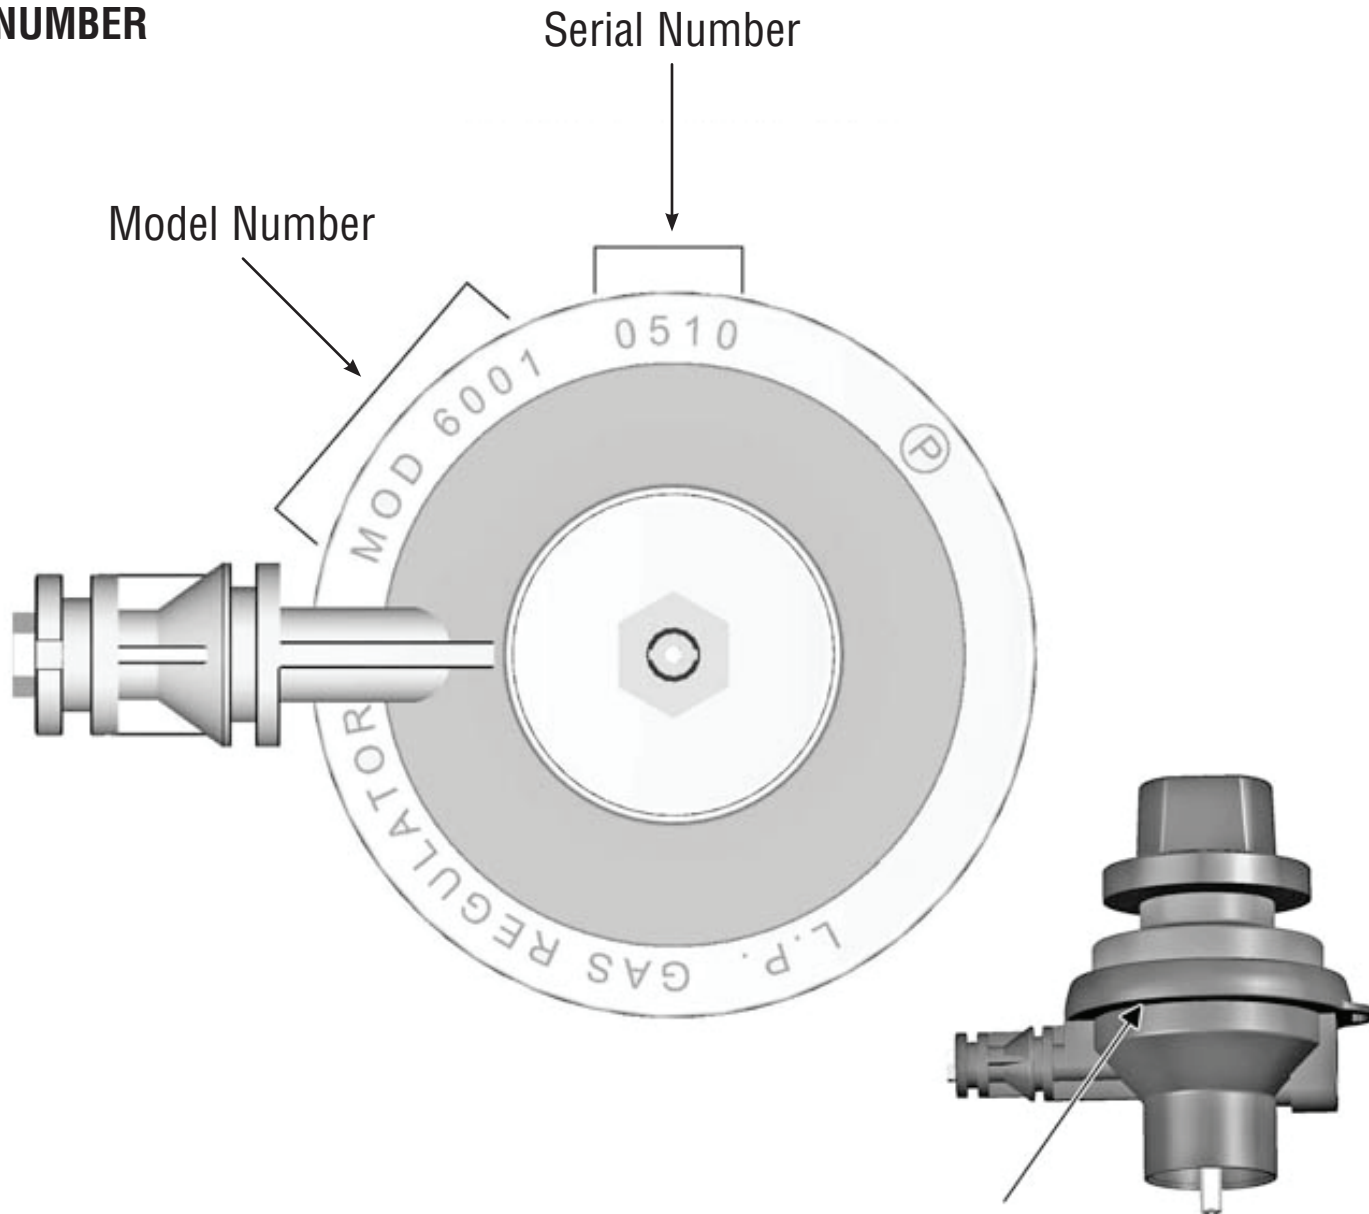

**LOCATE YOUR REGULATOR  
MODEL/SERIAL NUMBER**

MAGMA PRODUCTS, INC. • 3940 Pixie Ave. • Lakewood, CA 90712 • USA • Tel: (562) 627-0500  
MagmaProducts.com • mail@MagmaProducts.com