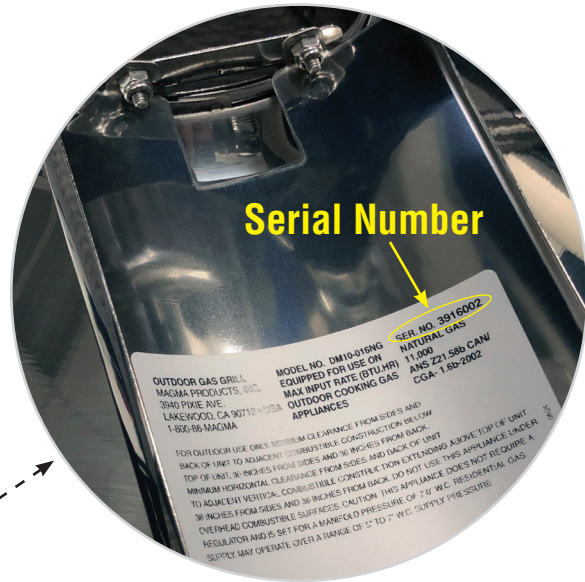

LOCATING THE SERIAL NUMBER ON YOUR DEL MAR™ GRILL

NOTE: Serial Number is located on the top right corner of the product information label.

SERIAL NUMBER SEQUENCE

This number will help MAGMA Staff provide you with accurate replacement part information.