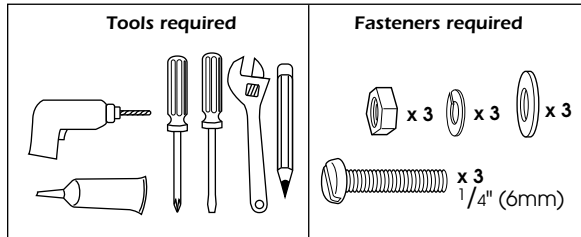

Fits any Magma Tournament Series Tables

Heavy Duty

Contents

Two attractive mirror polished 18-8 stainless steel surface mounted deck sockets and posts combined with our patented 18-8 stainless steel and hard anodized aluminum "Levelock" adjustable mount. Allows for quick adjustment for optimum drainage of your cleaning station. Features a push button/pin lock for instant installation or storage without tools. Includes water drainage hole.

NOTE: Instructions and fasteners for mounting to Tournament Series Tables are included with the tables.