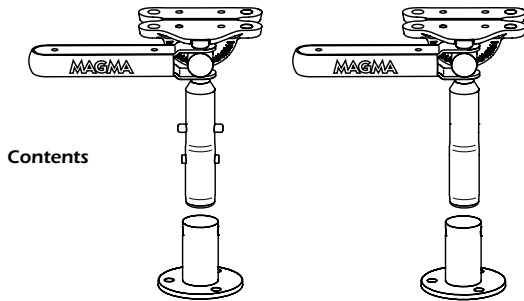

Fits any Magma Tournament Series Tables

Heavy Duty

Contents

Two attractive mirror polished 18-8 stainless steel surface mounted deck sockets and posts combined with our patented 18-8 stainless steel and hard anodized aluminum "Levelock" adjustable mount. Allows for quick adjustment for optimum drainage of your cleaning station. Features a push button/pin lock for instant installation or storage without tools. Includes water drainage hole.

NOTE: Instructions and fasteners for mounting to Tournament Series Tables are included with the tables.