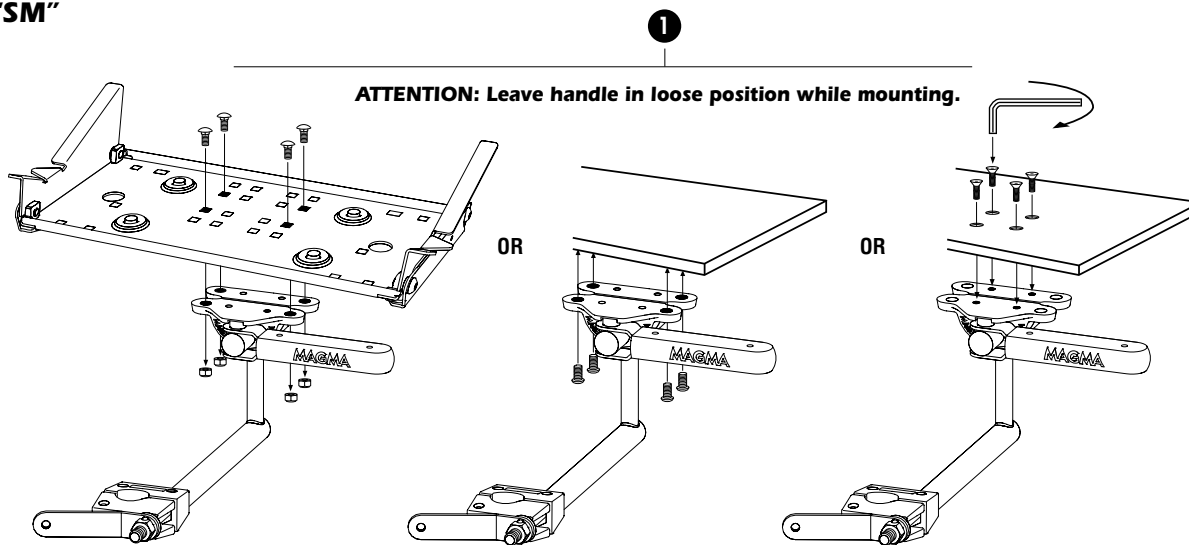

**Fits Magma Rectangular Grills, Single Mount "SM" and Tournament Series Tables**

**Standard Duty**

Contents:

**Fits Large Round Rails  
1-1/2" (38mm)**

This mount combines the versatility of our popular "LevelLock"® all-angle quick release, cam-action mount for instantaneous leveling, with our sturdy vertical, out-over-the-water Round Rail Mount. This mount is made entirely of 18-9 stainless steel and 356 anodized aluminum to outlast even the most severe marine environments. Quickly disassembles for stowage without tools, leaving no hardware on the rail.

**NOTE: Instructions and fasteners for mounting to Magma Rectangular Grills, Single Mount "SM" and Tournament Series Tables are included with the grills and tables.**

**Note:** Not recommended for use with the A10-1225 "Monterey" Gourmet Series Gas Grill.

**IMPORTANT: Make sure that the handle is tightened fully.**