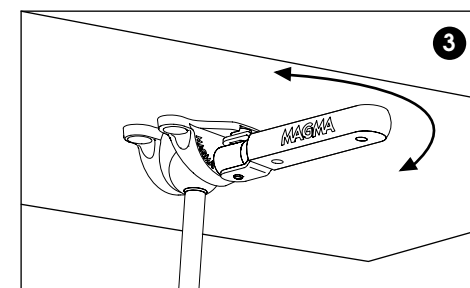

**Fits Magma Rectangular Grills, Single Mount "SM" and Tournament Series Tables**

**Standard Duty**

Contents:

**Fits Large Round Rails  
1-1/2" (38mm)**

This mount combines the versatility of our popular "LevelLock"® all-angle quick release, cam-action mount for instantaneous leveling, with our sturdy vertical, out-over-the-water Round Rail Mount. This mount is made entirely of 18-9 stainless steel and 356 anodized aluminum to outlast even the most severe marine environments. Quickly disassembles for stowage without tools, leaving no hardware on the rail.

**NOTE: Instructions and fasteners for mounting to Magma Rectangular Grills, Single Mount "SM" and Tournament Series Tables are included with the grills and tables.**

**Note:** Not recommended for use with the A10-1225 "Monterey" Gourmet Series Gas Grill.

**IMPORTANT: Make sure that the handle is tightened fully.**