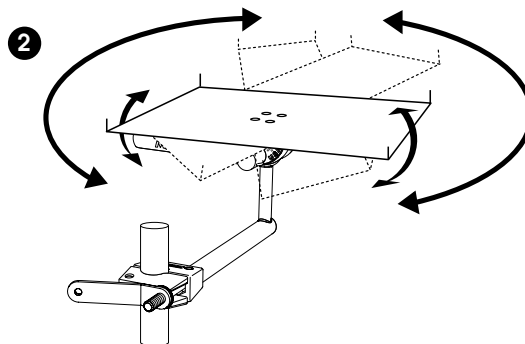

**Fits Magma Rectangular Grills, Single Mount "SM" and Tournament Series Tables**

**Standard Duty**

Contents:

**Fits Large Round Rails  
1-1/2" (38mm)**

This mount combines the versatility of our popular "LevelLock"® all-angle quick release, cam-action mount for instantaneous leveling, with our sturdy vertical, out-over-the-water Round Rail Mount. This mount is made entirely of 18-9 stainless steel and 356 anodized aluminum to outlast even the most severe marine environments. Quickly disassembles for stowage without tools, leaving no hardware on the rail.

**NOTE: Instructions and fasteners for mounting to Magma Rectangular Grills, Single Mount "SM" and Tournament Series Tables are included with the grills and tables.**

**Note:** Not recommended for use with the A10-1225 "Monterey" Gourmet Series Gas Grill.

**IMPORTANT: Make sure that the handle is tightened fully.**