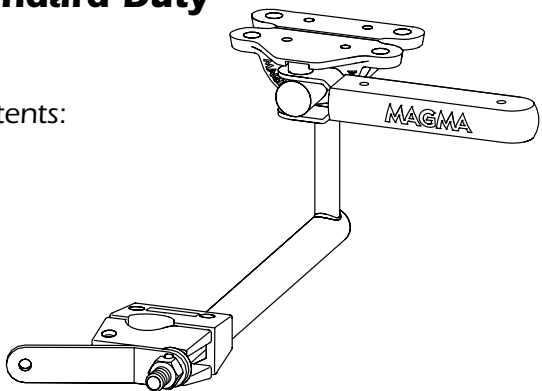

**Fits Magma Rectangular Grills, Single Mount "SM" and Tournament Series Tables**

**Standard Duty**

Contents:

**Fits Large Round Rails  
1-1/2" (38mm)**

This mount combines the versatility of our popular "LevelLock"® all-angle quick release, cam-action mount for instantaneous leveling, with our sturdy vertical, out-over-the-water Round Rail Mount. This mount is made entirely of 18-9 stainless steel and 356 anodized aluminum to outlast even the most severe marine environments. Quickly disassembles for stowage without tools, leaving no hardware on the rail.

**NOTE: Instructions and fasteners for mounting to Magma Rectangular Grills, Single Mount "SM" and Tournament Series Tables are included with the grills and tables.**

**Note:** Not recommended for use with the A10-1225 "Monterey" Gourmet Series Gas Grill.

**IMPORTANT: Make sure that the handle is tightened fully.**