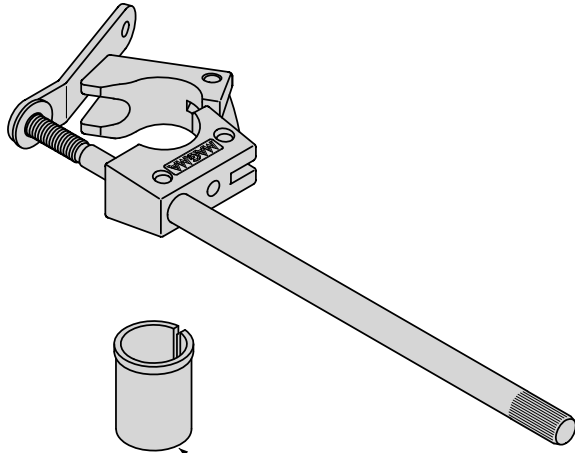

# A10-085 Round Rail Mount

Fits Oversize Rails 1-1/8" or 1-1/4"  
(28.5 mm or 32 mm)

Mount Weight 1.04 lb.  
(0.47 kg)

Adapter included  
to fit 7/8" rail

MAGMA PRODUCTS, INC.  
3940 Pixie Ave. • Lakewood, CA 90712  
Tel: (562) 627-0500  
MagmaProducts.com  
Mail@MagmaProducts.com