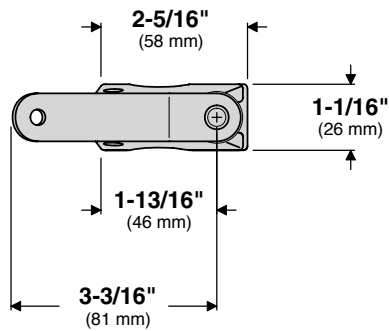

# A10-085 Round Rail Mount

Fits Oversize Rails 1-1/8" or 1-1/4"  
(28.5 mm or 32 mm)

Mount Weight 1.04 lb.  
(0.47 kg)

Adapter included  
to fit 7/8" rail

MAGMA PRODUCTS, INC.  
3940 Pixie Ave. • Lakewood, CA 90712  
Tel: (562) 627-0500  
MagmaProducts.com  
Mail@MagmaProducts.com