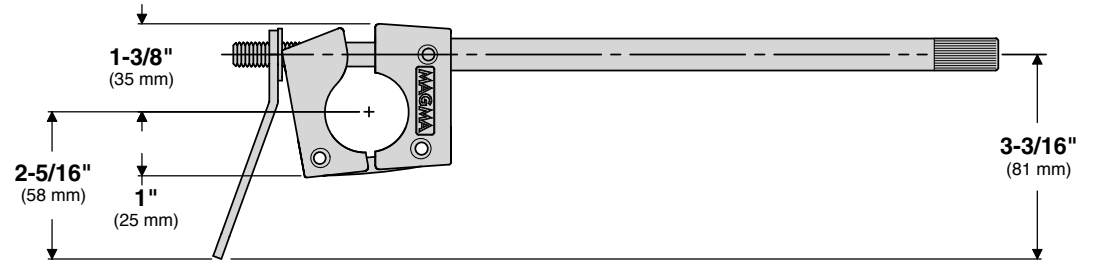

# A10-085 Round Rail Mount

Fits Oversize Rails 1-1/8" or 1-1/4"  
(28.5 mm or 32 mm)

Mount Weight 1.04 lb.  
(0.47 kg)

Adapter included  
to fit 7/8" rail

MAGMA PRODUCTS, INC.  
3940 Pixie Ave. • Lakewood, CA 90712  
Tel: (562) 627-0500  
MagmaProducts.com  
Mail@MagmaProducts.com