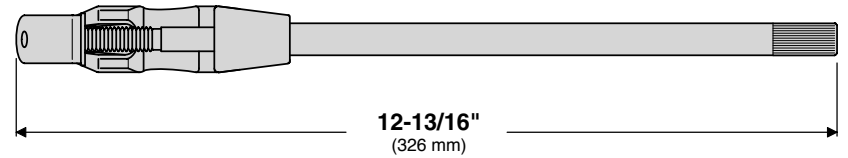

# A10-085 Round Rail Mount

Fits Oversize Rails 1-1/8" or 1-1/4"  
(28.5 mm or 32 mm)

Mount Weight 1.04 lb.  
(0.47 kg)

Adapter included  
to fit 7/8" rail

MAGMA PRODUCTS, INC.  
3940 Pixie Ave. • Lakewood, CA 90712  
Tel: (562) 627-0500  
MagmaProducts.com  
Mail@MagmaProducts.com