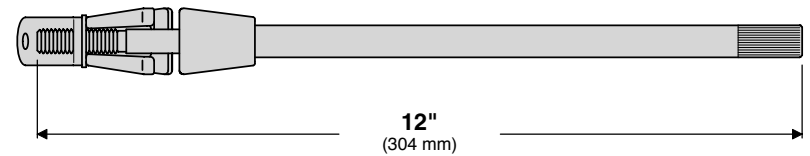

# A10-085 Round Rail Mount

Fits Oversize Rails 1-1/8" or 1-1/4"  
(28.5 mm or 32 mm)

Mount Weight 1.04 lb.  
(0.47 kg)

Adapter included  
to fit 7/8" rail

MAGMA PRODUCTS, INC.  
3940 Pixie Ave. • Lakewood, CA 90712  
Tel: (562) 627-0500  
MagmaProducts.com  
Mail@MagmaProducts.com