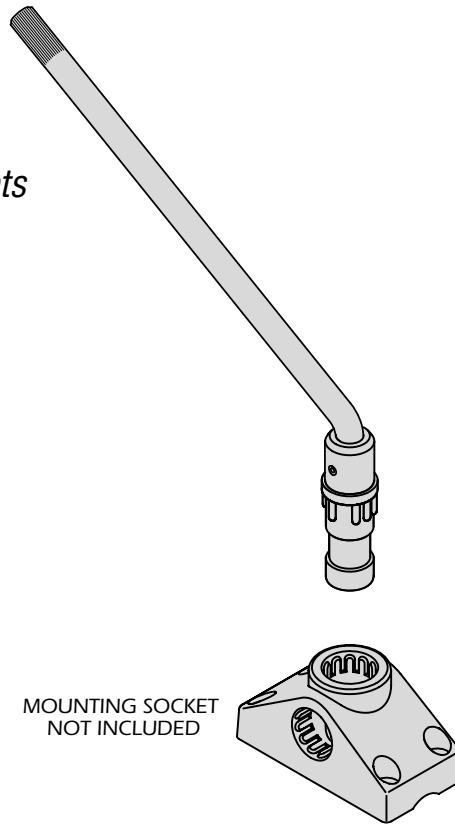

A10-165 Socket Type Rod Holder Mount

Fits Scotty®/Striker Grip Rod Holder Sockets
Scotty 241 Deck Mount (Shown)

Mount Weight 0.86 lb.
(0.38 kg)

MAGMA PRODUCTS, INC.
3940 Pixie Ave. • Lakewood, CA 90712
Tel: (562) 627-0500
MagmaProducts.com
Mail@MagmaProducts.com

MOUNTING SOCKET
NOT INCLUDED