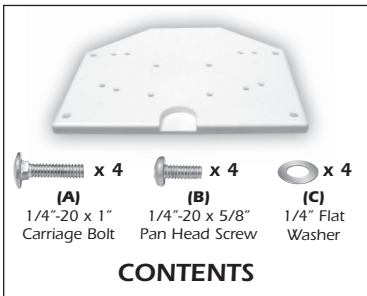

# Magma 10-180 Universal Pedestal Adapter

Use your existing Springfield, Todd, Garelick, or many other popular brands of pedestals to mount any Magma rectangular grill to your swim step, pontoon boat, deck or dock, or at home to your patio, deck or balcony.

## Who Needs This Adapter?

T10-180 Universal Pedestal adapter is not required when mounting Magma rectangular grills using 10-185 Magma Pedestal Mount. Everything necessary is included with the Pedestal Mount.

10-180 Universal Pedestal Adapter is required only when using another stowable type pedestal in lieu of 10-185 Pedestal Mount. This adapter fits stowable Todd, Garelick, or Springfield pedestals.

Grill Mount Plate