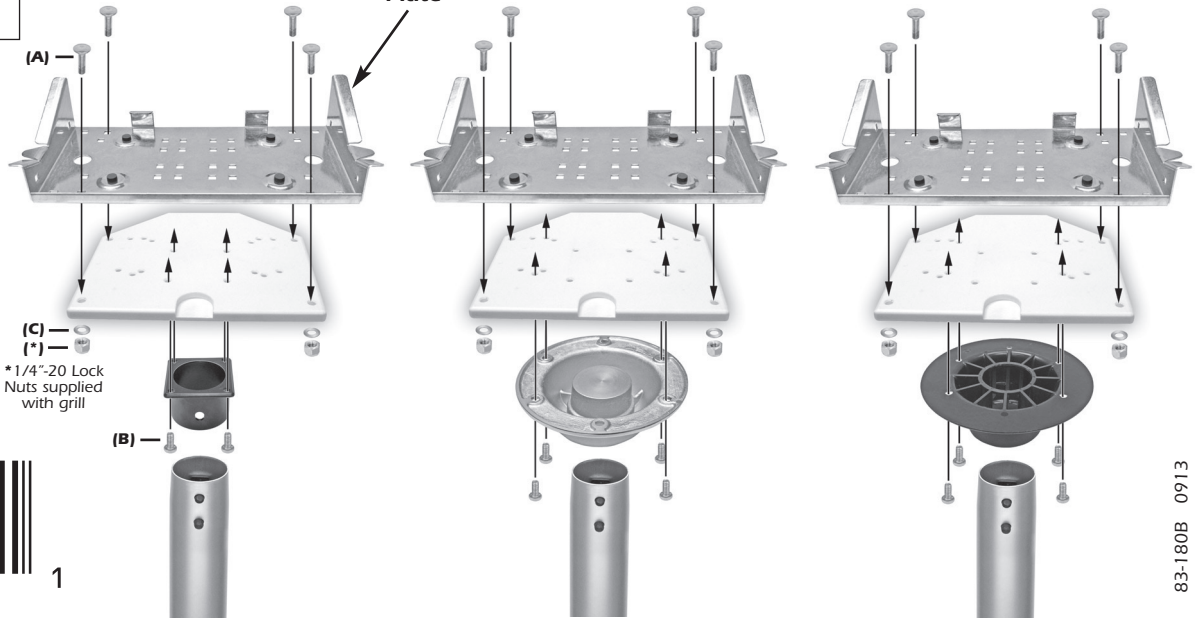

Grill Mount Plate

TODD

GARELICK

SPRINGFIELD

SPRINGFIELD

SPRINGFIELD

Made in the
USA