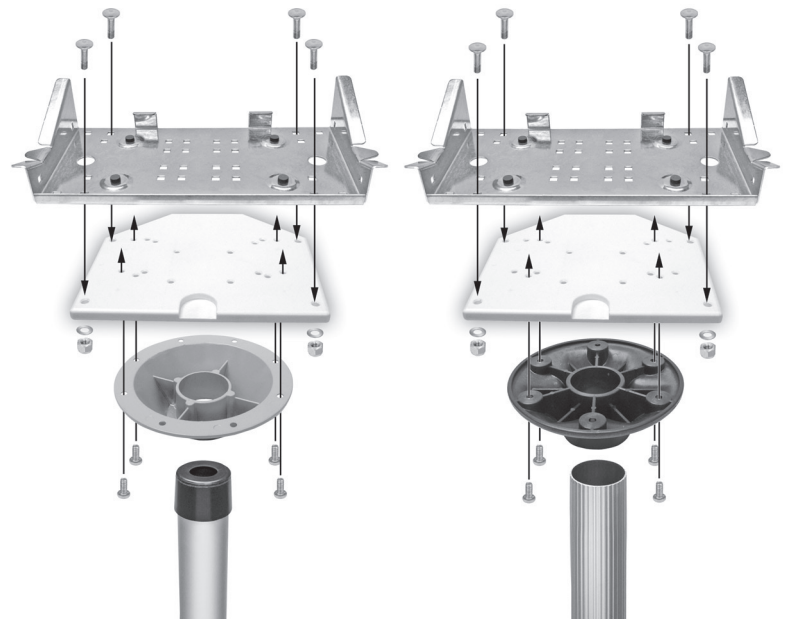

# Magma 10-180 Universal Pedestal Adapter

Use your existing Springfield, Todd, Garelick, or many other popular brands of pedestals to mount any Magma rectangular grill to your swim step, pontoon boat, deck or dock, or at home to your patio, deck or balcony.

## Who Needs This Adapter?

T10-180 Universal Pedestal adapter is not required when mounting Magma rectangular grills using 10-185 Magma Pedestal Mount. Everything necessary is included with the Pedestal Mount.

10-180 Universal Pedestal Adapter is required only when using another stowable type pedestal in lieu of 10-185 Pedestal Mount. This adapter fits stowable Todd, Garelick, or Springfield pedestals.

Grill Mount Plate