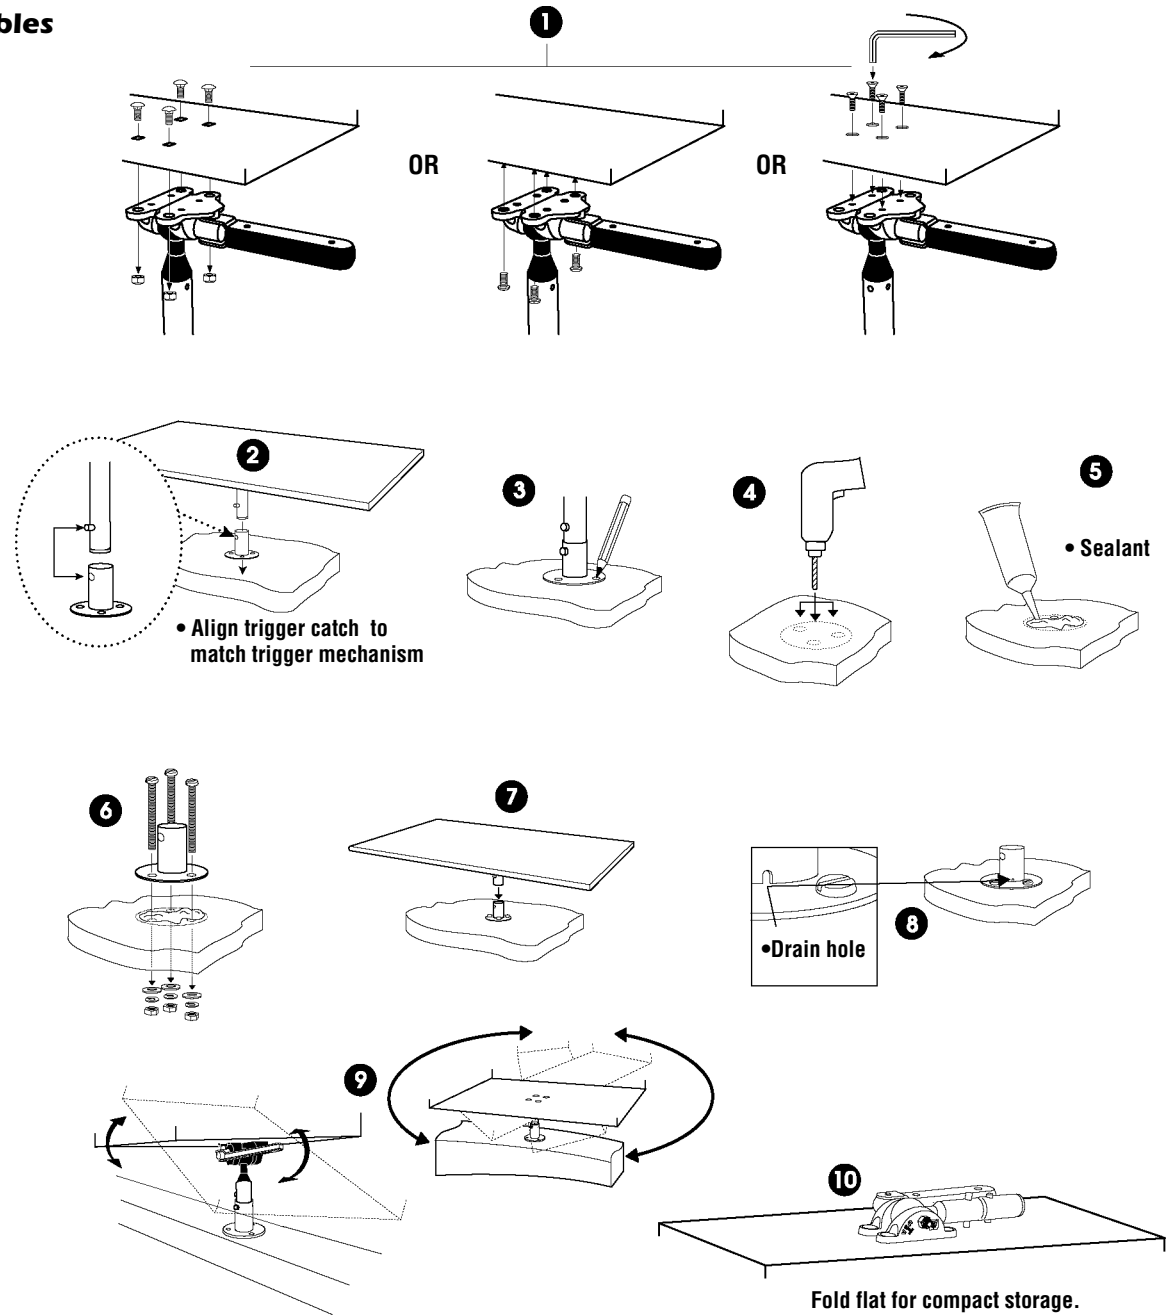

**Fits any Magma Rectangular Grill,
Single Mount "SM" & Tournament Series Tables**

Standard Duty

Contents

Tools required	Fasteners required

Mirror polished 18-8 stainless steel surface mounted deck socket & post with our patented 18-8 stainless steel & hard anodized aluminum "Levelock" adjustable mount. A push button/pin lock for instant installation or storage. Includes water drainage hole.

NOTE: Instructions and fasteners for mounting to Gourmet Series Grills, Connoisseur Series Grills, Bait/Filet Tables and Tournament Series Tables are included with the grills and tables.

6090