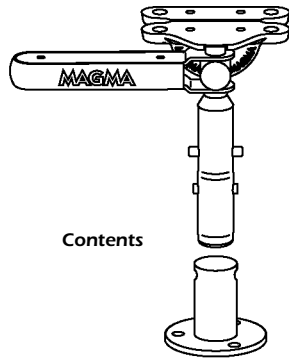

**Fits any Magma Rectangular Grill,
Single Mount "SM" & Tournament Series Tables**

Standard Duty

Contents

Tools required	Fasteners required

Mirror polished 18-8 stainless steel surface mounted deck socket & post with our patented 18-8 stainless steel & hard anodized aluminum "Levelock" adjustable mount. A push button/pin lock for instant installation or storage. Includes water drainage hole.

NOTE: Instructions and fasteners for mounting to Gourmet Series Grills, Connoisseur Series Grills, Bait/Filet Tables and Tournament Series Tables are included with the grills and tables.

6090