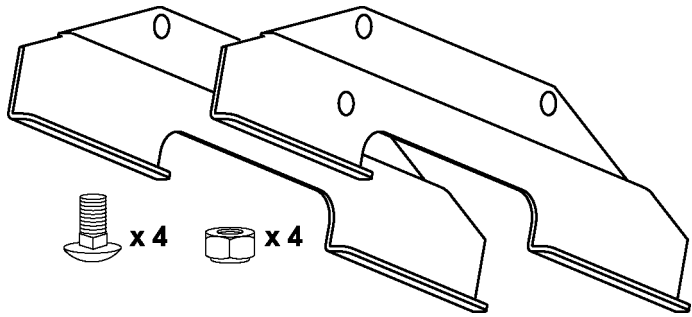

**Use Gourmet Series Grills**

FITS  
 NEWPORT™ (A10-918)  
 CATALINA™ (A10-1218)  
 MONTEREY™ (A10-1225)  
 GRILLS.

**On ShoreLegs** for on-shore use.  
 Stainless steel Table Top Legs attach  
 to the Newport, Catalina or Monterey  
 to permit use on the dock, on a picnic  
 table, or anywhere on-shore.  
 (Not for use on boats)