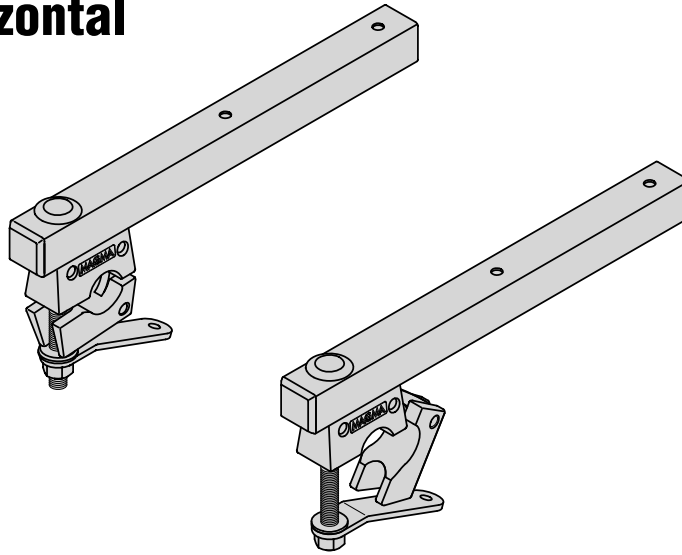

T10-680 "Dual" Extended Horizontal Round Rail Mount

Fits Standard Rails 1"
(25.5 mm)

Mount Weight 2.26 lb.
(1.03 kg)

MAGMA PRODUCTS, INC.
3940 Pixie Ave. • Lakewood, CA 90712
Tel: (562) 627-0500
MagmaProducts.com
Mail@MagmaProducts.com

Center of Hole Pattern

Bottom View