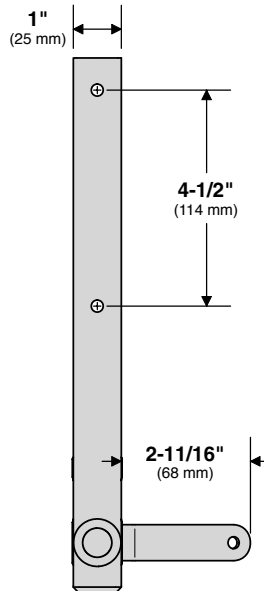

T10-680 "Dual" Extended Horizontal Round Rail Mount

Fits Standard Rails 1"
(25.5 mm)

Mount Weight 2.26 lb.
(1.03 kg)

MAGMA PRODUCTS, INC.
3940 Pixie Ave. • Lakewood, CA 90712
Tel: (562) 627-0500
MagmaProducts.com
Mail@MagmaProducts.com

Center of Hole Pattern

Bottom View