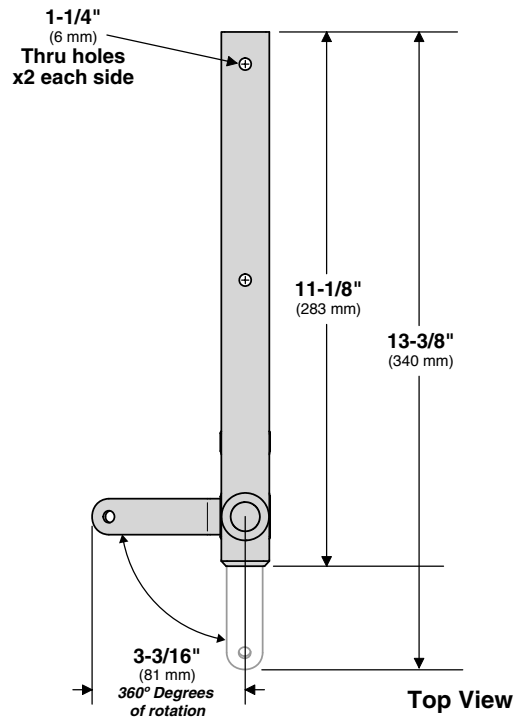

T10-680 "Dual" Extended Horizontal Round Rail Mount

Fits Standard Rails 1"
(25.5 mm)

Mount Weight 2.26 lb.
(1.03 kg)

MAGMA PRODUCTS, INC.
3940 Pixie Ave. • Lakewood, CA 90712
Tel: (562) 627-0500
MagmaProducts.com
Mail@MagmaProducts.com

Center of Hole Pattern

Bottom View