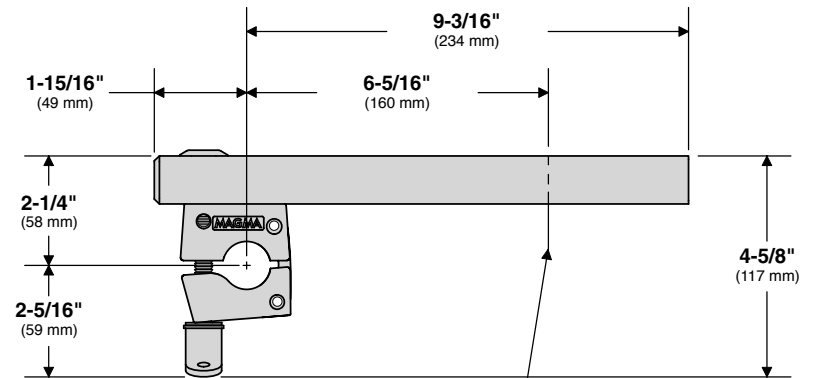

T10-680 "Dual" Extended Horizontal Round Rail Mount

Fits Standard Rails 1"
(25.5 mm)

Mount Weight 2.26 lb.
(1.03 kg)

MAGMA PRODUCTS, INC.
3940 Pixie Ave. • Lakewood, CA 90712
Tel: (562) 627-0500
MagmaProducts.com
Mail@MagmaProducts.com

Center of Hole Pattern

Bottom View