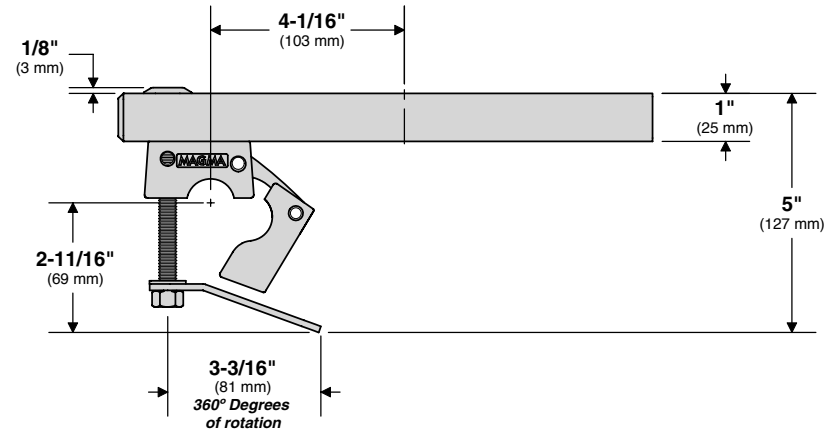

T10-680 "Dual" Extended Horizontal Round Rail Mount

Fits Standard Rails 1"
(25.5 mm)

Mount Weight 2.26 lb.
(1.03 kg)

MAGMA PRODUCTS, INC.
3940 Pixie Ave. • Lakewood, CA 90712
Tel: (562) 627-0500
MagmaProducts.com
Mail@MagmaProducts.com

Center of Hole Pattern

Bottom View