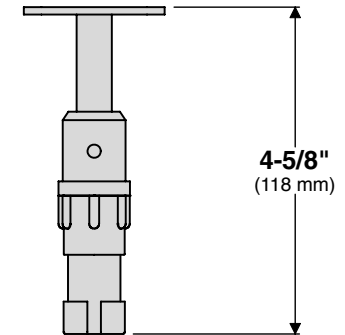

T10-365

Socket Type Rod Holder Mount

Fits Scotty®/Striker Grip Rod Holder Sockets
 Scotty 241 Deck Mount (Shown)

Mount Weight 0.84 lb.
 (0.38 kg)

MAGMA PRODUCTS, INC.
 3940 Pixie Ave. • Lakewood, CA 90712
 Tel: (562) 627-0500
 MagmaProducts.com
 Mail@MagmaProducts.com

MOUNTING SOCKET
 NOT INCLUDED