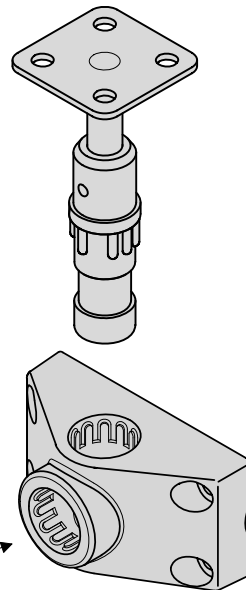

# T10-365 Socket Type Rod Holder Mount

Fits Scotty®/Striker Grip Rod Holder Sockets  
Scotty 241 Side Mount (Shown)

Mount Weight 0.84 lb.  
(0.38 kg)

MAGMA PRODUCTS, INC.  
3940 Pixie Ave. • Lakewood, CA 90712  
Tel: (562) 627-0500  
MagmaProducts.com  
Mail@MagmaProducts.com

## Top View