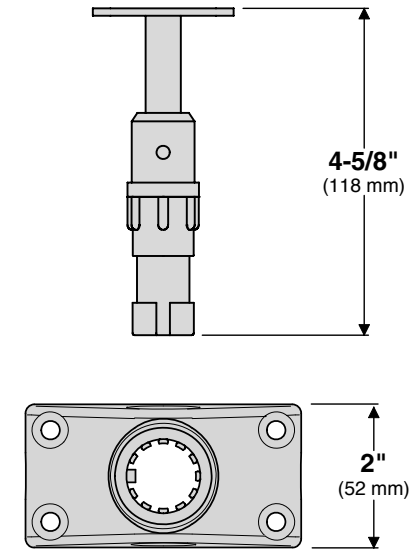

# T10-365 Socket Type Rod Holder Mount

Fits Scotty®/Striker Grip Rod Holder Sockets  
Scotty 241 Side Mount (Shown)

Mount Weight 0.84 lb.  
(0.38 kg)

MAGMA PRODUCTS, INC.  
3940 Pixie Ave. • Lakewood, CA 90712  
Tel: (562) 627-0500  
MagmaProducts.com  
Mail@MagmaProducts.com

## Top View