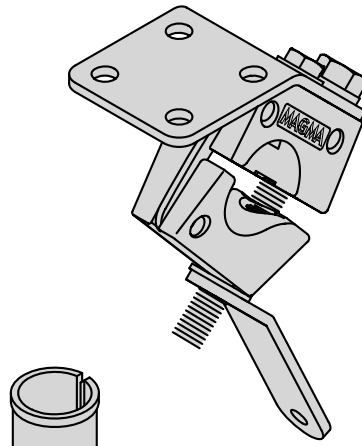

T10-385 "Single" Horizontal Round Rail Mount

Fits Oversize Rails 1-1/8"* or 1-1/4"
(28.5* mm or 32 mm)

*1-1/8" plastic rail adapter not for use on grills larger than 9" x 18".
Use T10-580 *1-1/8" "Dual" Horizontal Rail Mount.

Mount Weight 0.80 lb.
(0.36 kg)

MAGMA PRODUCTS, INC.
3940 Pixie Ave. • Lakewood, CA 90712
Tel: (562) 627-0500
MagmaProducts.com
Mail@MagmaProducts.com

Adapter included
to fit 1-1/8" rail