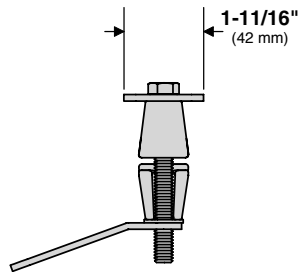

T10-580 "Dual" Horizontal Round Rail Mount

Fits Standard Rails 7/8" or 1"
(22mm or 25.5 mm)

Mount Weight 1.81 lb.
(0.82 kg)

MAGMA PRODUCTS, INC. • 3940 Pixie Ave. • Lakewood, CA 90712 • USA • Tel: (562) 627-0500
MagmaProducts.com • mail@MagmaProducts.com