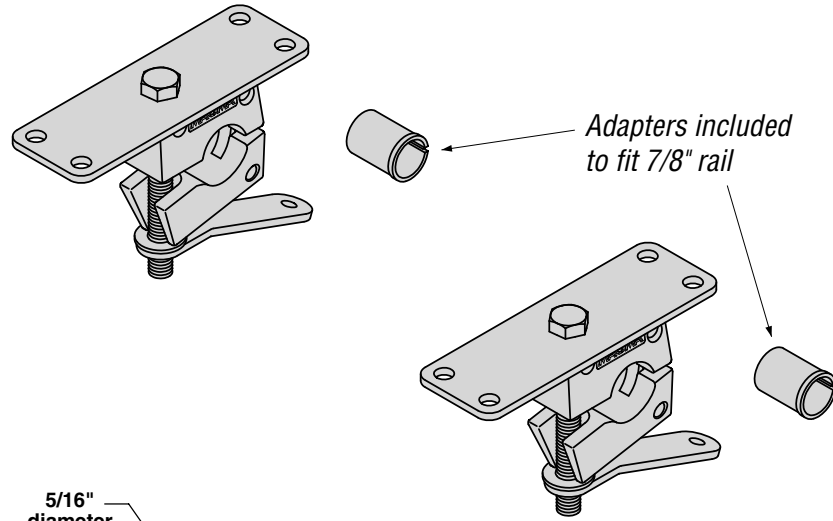

T10-580 "Dual" Horizontal Round Rail Mount

Fits Standard Rails 7/8" or 1"
(22mm or 25.5 mm)

Mount Weight 1.81 lb.
(0.82 kg)

MAGMA PRODUCTS, INC. • 3940 Pixie Ave. • Lakewood, CA 90712 • USA • Tel: (562) 627-0500
MagmaProducts.com • mail@MagmaProducts.com