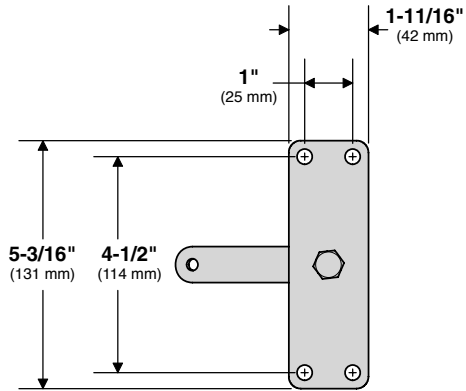

T10-580 "Dual" Horizontal Round Rail Mount

Fits Standard Rails 7/8" or 1"
(22mm or 25.5 mm)

Mount Weight 1.81 lb.
(0.82 kg)

MAGMA PRODUCTS, INC. • 3940 Pixie Ave. • Lakewood, CA 90712 • USA • Tel: (562) 627-0500
MagmaProducts.com • mail@MagmaProducts.com