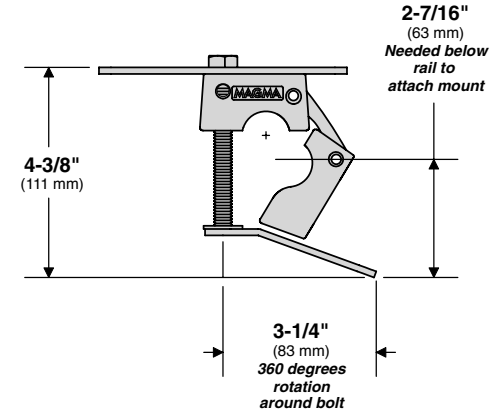

T10-580 "Dual" Horizontal Round Rail Mount

Fits Standard Rails 7/8" or 1"
(22mm or 25.5 mm)

Mount Weight 1.81 lb.
(0.82 kg)

MAGMA PRODUCTS, INC. • 3940 Pixie Ave. • Lakewood, CA 90712 • USA • Tel: (562) 627-0500
MagmaProducts.com • mail@MagmaProducts.com