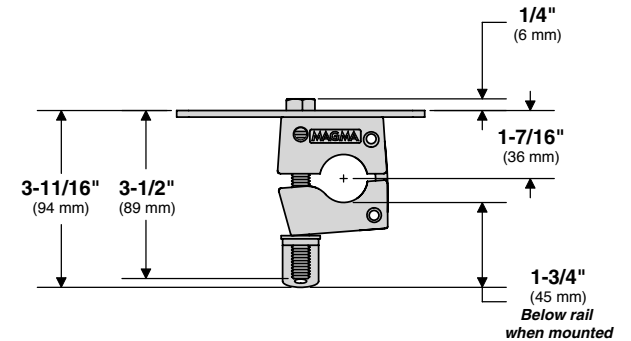

T10-580 "Dual" Horizontal Round Rail Mount

Fits Standard Rails 7/8" or 1"
(22mm or 25.5 mm)

Mount Weight 1.81 lb.
(0.82 kg)

MAGMA PRODUCTS, INC. • 3940 Pixie Ave. • Lakewood, CA 90712 • USA • Tel: (562) 627-0500
MagmaProducts.com • mail@MagmaProducts.com