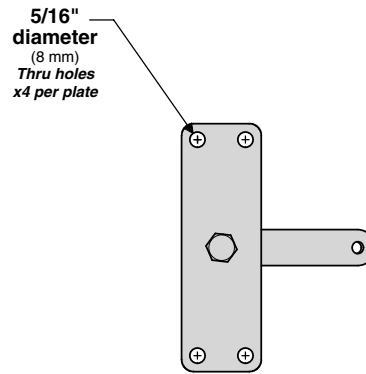

T10-580 "Dual" Horizontal Round Rail Mount

Fits Standard Rails 7/8" or 1"
(22mm or 25.5 mm)

Mount Weight 1.81 lb.
(0.82 kg)

MAGMA PRODUCTS, INC. • 3940 Pixie Ave. • Lakewood, CA 90712 • USA • Tel: (562) 627-0500
MagmaProducts.com • mail@MagmaProducts.com