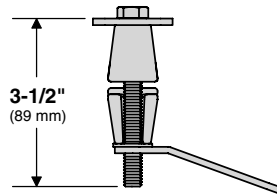

T10-580 "Dual" Horizontal Round Rail Mount

Fits Standard Rails 7/8" or 1"
(22mm or 25.5 mm)

Mount Weight 1.81 lb.
(0.82 kg)

MAGMA PRODUCTS, INC. • 3940 Pixie Ave. • Lakewood, CA 90712 • USA • Tel: (562) 627-0500
MagmaProducts.com • mail@MagmaProducts.com