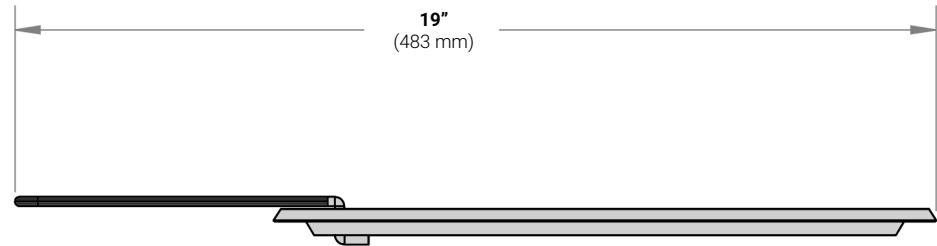

MAGMA PRODUCTS, INC. • 3940 Pixie Ave. • Lakewood, CA 90712 • Tel: (562) 627-0500  
MagmaProducts.com • Mail@MagmaProducts.com

**A10-295**  
**Stainless Steel Fish and Veggie Tray**  
**13-3/4" Diameter (34.9 cm)**

Ø 13-3/4"  
(349 mm)

19"  
(483 mm)