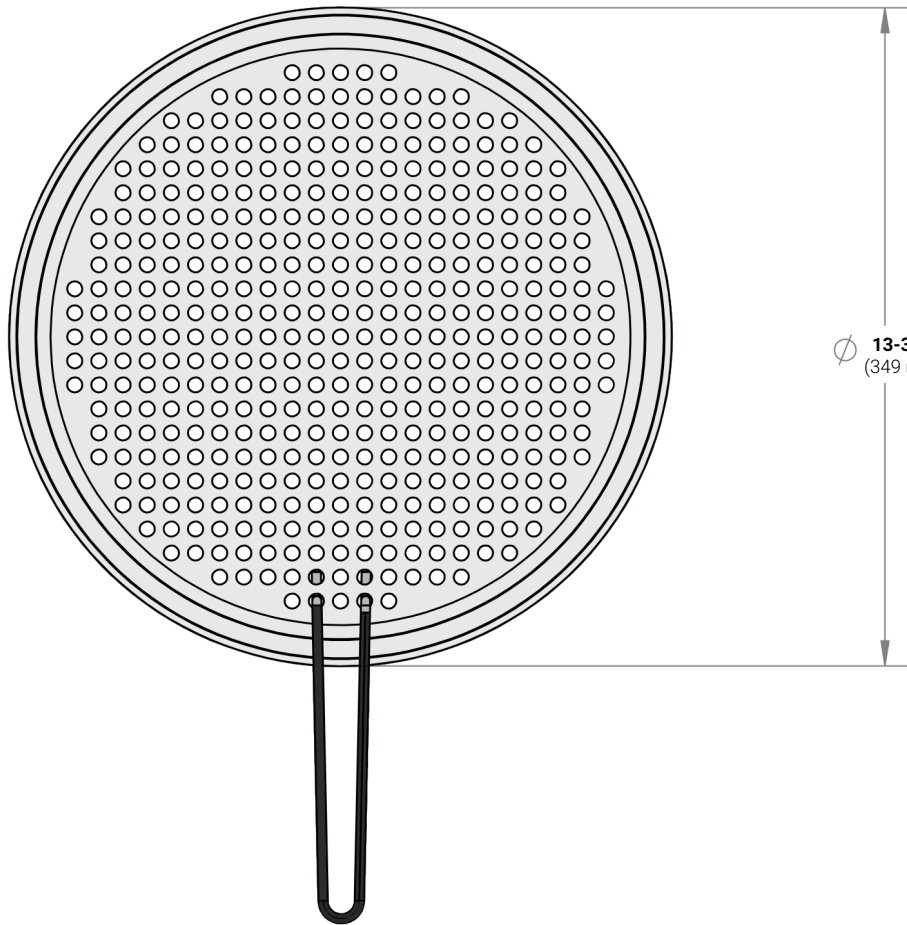

MAGMA PRODUCTS, INC. • 3940 Pixie Ave. • Lakewood, CA 90712 • Tel: (562) 627-0500  
MagmaProducts.com • Mail@MagmaProducts.com

**A10-295**  
**Stainless Steel Fish and Veggie Tray**  
**13-3/4" Diameter (34.9 cm)**

Ø 13-3/4"  
(349 mm)

19"  
(483 mm)