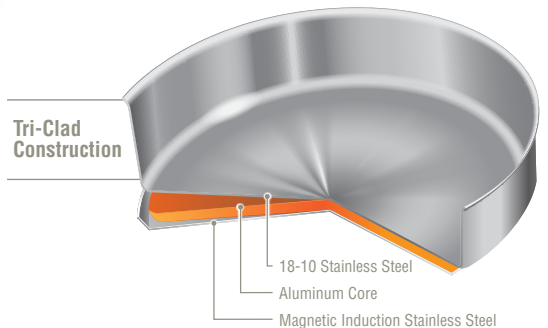

7 Piece Sets Include:

- 5 qt. Stock Pot
- 2 qt. Sauce Pan
- 10 in. Skillet/Sauté Pan
- Skillet/Stock Pot Lid
- Universal Sauce Pan Lid
- Removable Handle (1)
- Bungee Securing Cord

Saute Pan and Colander Sold Separately. All Individual Pieces Also Available Separately. See MagmaProducts.com

Fully Nesting Gourmet Induction Cookware (12pcs)

"Nests" in Less Than 1/2 Cubic Foot of Space

Optional Padded Cookware Carry Case

Magma's Induction Cookware fully nests and stores in less than 1/2 Cu. Ft. of space. Each set is oven safe and constructed of 18-10 Stainless Steel with fully sealed Tri-Clad bottoms for perfect even heat distribution. 7 and 10 piece sets are available with Mirror Polished Stainless Steel exteriors or Cobalt Blue, Jet Black or Magma Red enamel finishes, 18-10 Stainless Steel or Ceramica® Non-Stick Interior Surfaces are also available. Magma's nesting cookware is ideal for Gas/Electric/Induction/Halogen/Glass-Ceramic stovetops. Ceramica® Non-Stick interior is non-toxic, Earth Friendly, PFOA and PTFE Free.

NESTS IN LESS THAN 1/2 CUBIC FOOT OF SPACE

NESTING COOKWARE

18-10 Stainless Steel Nesting Cookware

A10-362-IND 7-Piece Set - Induction

A10-360L-IND 10 Piece Set - Induction (SHOWN)

18-10 Stainless Nesting Cookware with Ceramica® Non-Stick

A10-363-2-IND 7 Piece Set - Induction

A10-366-2-IND 10 Piece Set - Induction (SHOWN)

18-10 Stainless Steel Nesting Cookware Cobalt Blue Enamel Finish

A10-366-CB-2-IN 10 Piece Set - Induction

18-10 Stainless Steel Nesting Cookware Jet Black Enamel Finish