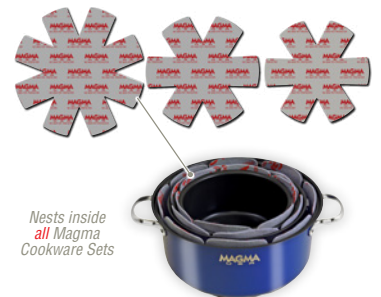

NESTS IN LESS THAN 1/2 CUBIC FOOT OF SPACE

NESTING COOKWARE

18-10 Stainless Steel Nesting Cookware

A10-362-IND 7-Piece Set - Induction

A10-360L-IND 10 Piece Set - Induction (SHOWN)

18-10 Stainless Nesting Cookware with Ceramica® Non-Stick

A10-363-2-IND 7 Piece Set - Induction

A10-366-2-IND 10 Piece Set - Induction (SHOWN)

18-10 Stainless Steel Nesting Cookware Cobalt Blue Enamel Finish

A10-366-CB-2-IN 10 Piece Set - Induction

18-10 Stainless Steel Nesting Cookware Jet Black Enamel Finish

A10-366-JB-2-IN 10 Piece Set - Induction

COOKWARE ACCESSORIES

A10-369-IND 18-10 Stainless Steel "Nesting" Sauté/Omelette Pan with Ceramica® Non-Stick Interior
Dia. 9-3/4 in. (24.8 cm)

A10-367 18-10 Stainless Steel "Nesting" Colander
Dia. 10-1/4 in. (26 cm)

The *Baja Gas Grill* by Magma is perfect for large groups, family picnics, camping, RV'ing, or tailgating at the big game. This grill's features include: 100% mirror polished stainless steel construction to withstand even the harshest environments, an efficiency designed combustion system that keeps the grill lit even in heavy winds and an electronic pulse ignition system that lights the first time, every time ("AAA" battery included). This grill has been equipped with fold-away table top legs and a hermetically sealed grilling thermometer. The swiveling control valve/regulator allows for quick, safe 1lb. fuel canister exchanges or easily adapts to larger propane tanks, natural gas, or existing low pressure propane (LPG) and natural gas (CNG) fuel systems. Highly fuel efficient, this grill's compact design, light weight, and large selection of accessories make it the perfect addition to enhance all of your outdoor adventures.