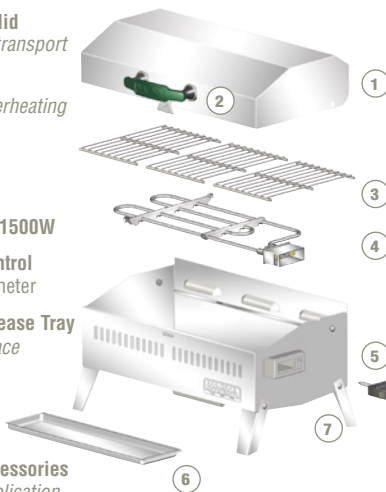

Swiveling Control Valve/Regulator ⑥
 Perfect for Safe, Quick Fuel Changes While Grilling

Side Access, Lock-in-Place Grease Tray ⑦
 Easy to remove, clean and replace

Convenient Fold-Away Legs ⑧
 Perfect for picnics, tailgating,
 camping, the beach or park

COMING SOON

ALPINE™ Gas Grill C10-601A

Grill Area: 108 sq. in. (697 sq. cm)
 Primary: 9 x 12 in. (23 x 30.5 cm)

Serving Shelf and Fuel Canister
 Sold Separately

ELECTRIC GRILL

ADVENTURER™ Electric Grill A10-603E

Grill Area: 162 sq. in. (1045 sq. cm)
 Primary: 9 x 18 in. (23 x 46 cm)

ADVENTURER™ ELECTRIC SPECIFICATIONS

- 1 Oversized, Balanced, Locking lid
 Secures inner components for transport
- 2 Durable "Stay-Cool" Handle
 Air cooled supports prevent overheating
- 3 Stainless Steel Grill Grates
 Sectional grates fit nicely in
 sinks or dishwashers
- 4 Electrical Power/Output: 120V/1500W
- 5 Variable Snap-in Electrical Control
 Assembly with internal thermometer
- 6 Side Access, Lock-in-Place Grease Tray
 Easy to remove, clean and replace
- 7 Convenient Fold-Away Legs
 Perfect for picnics, tailgating,
 camping, the beach or park