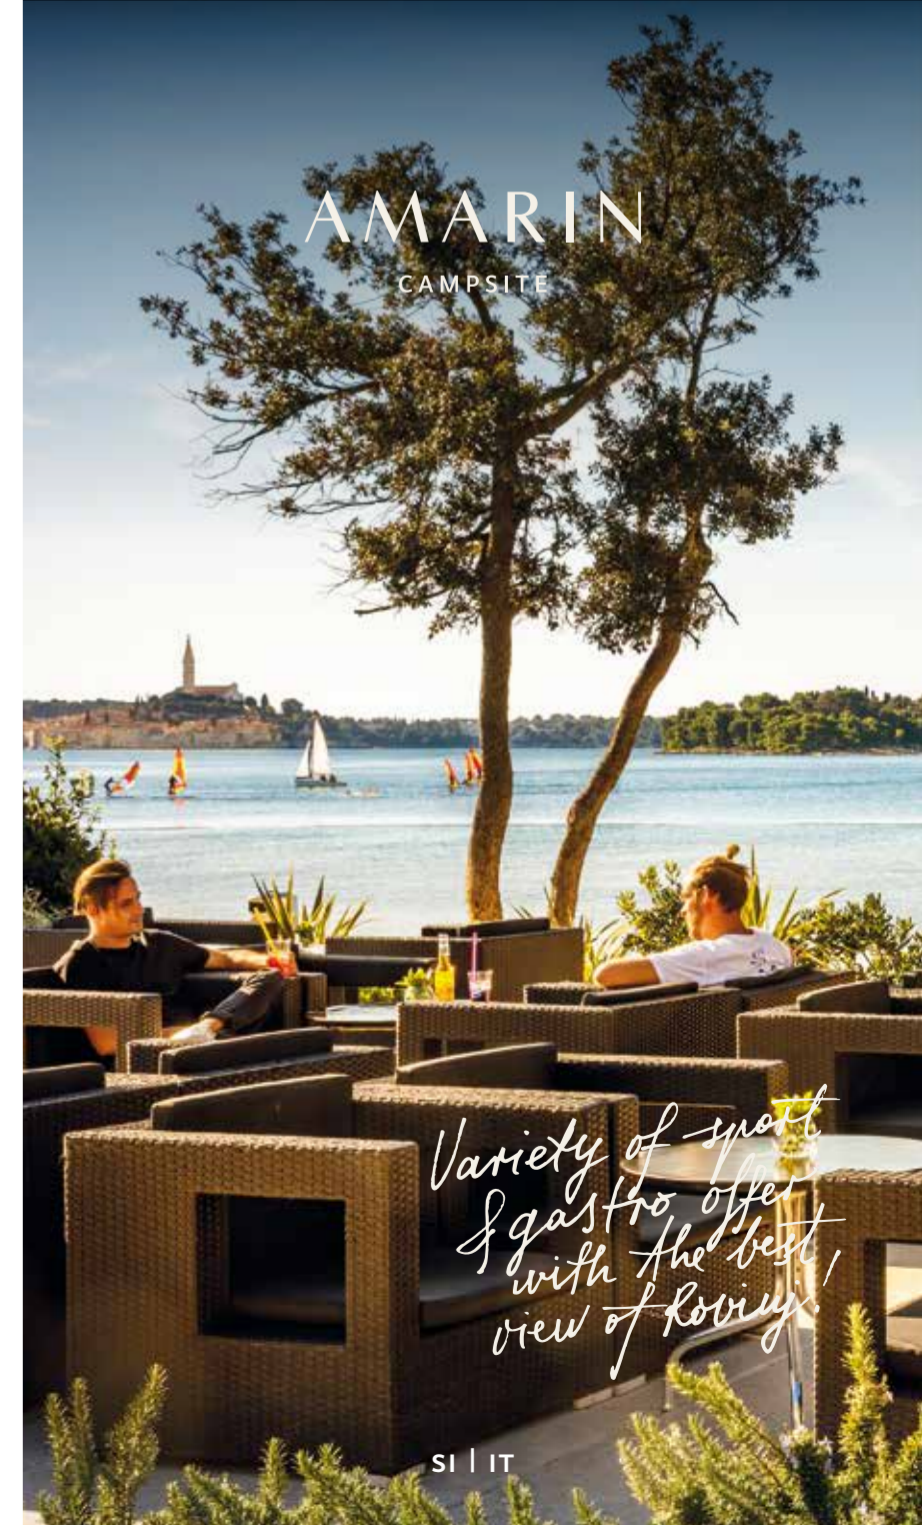

AMARIN

CAMPSITE

Variety of sport & gastro offer with the best view of Rovinj!