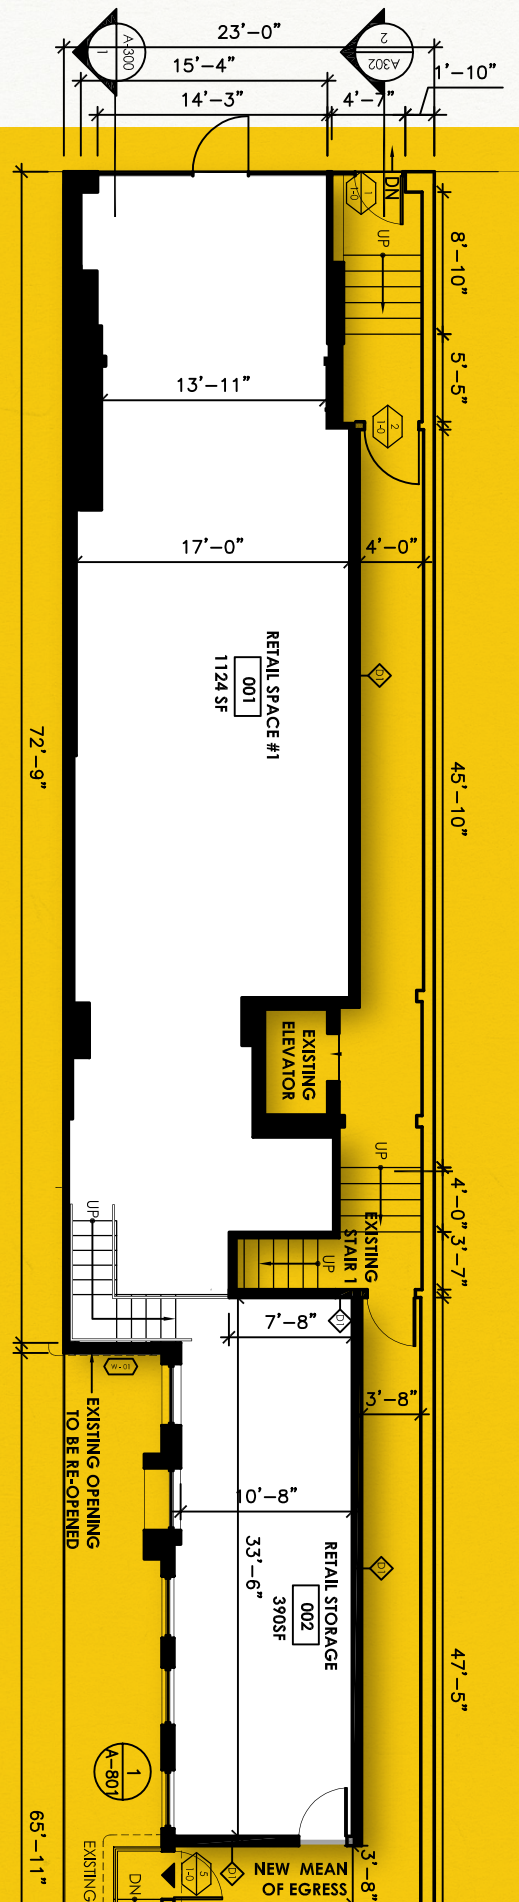

1704 WALNUT STREET

HIGH STREET
RETAIL OPPORTUNITY
1,514 SF

1704 WALNUT STREET

- New facade and building renovations
- Located on Philadelphia's most desirable shopping street, just steps away from Rittenhouse Square
- Building delivering this spring

SITE PLAN