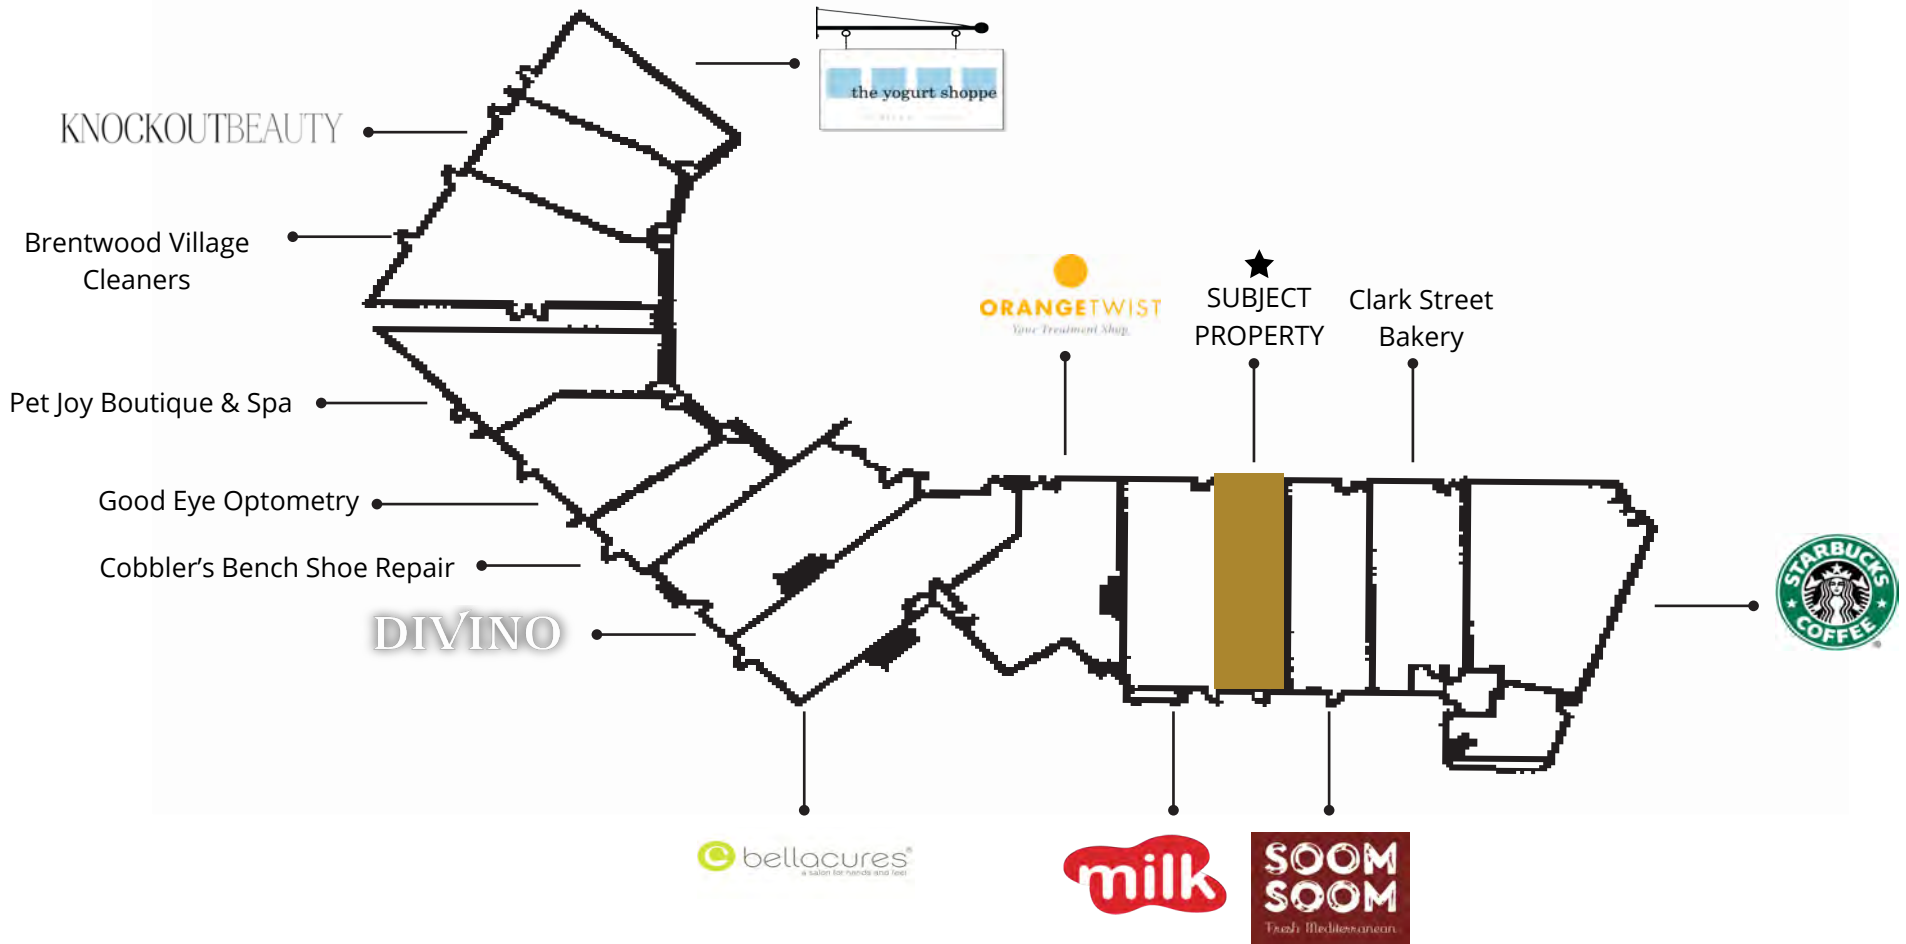

Site Plan

DEVIN KLEIN
Vice President, Retail
Lic #01471525
+1 310 595 3641
Devin.Klein@am.jll.com

GREG BRIEST
Vice President, Retail
Lic #01949565
+1 310 595 3623
Greg.Briest@am.jll.com

HOUMAN MAHBOUBI
Executive Vice President, Retail
Lic #01450237
+1 310 595 3621
Houman.Mahboubi@am.jll.com