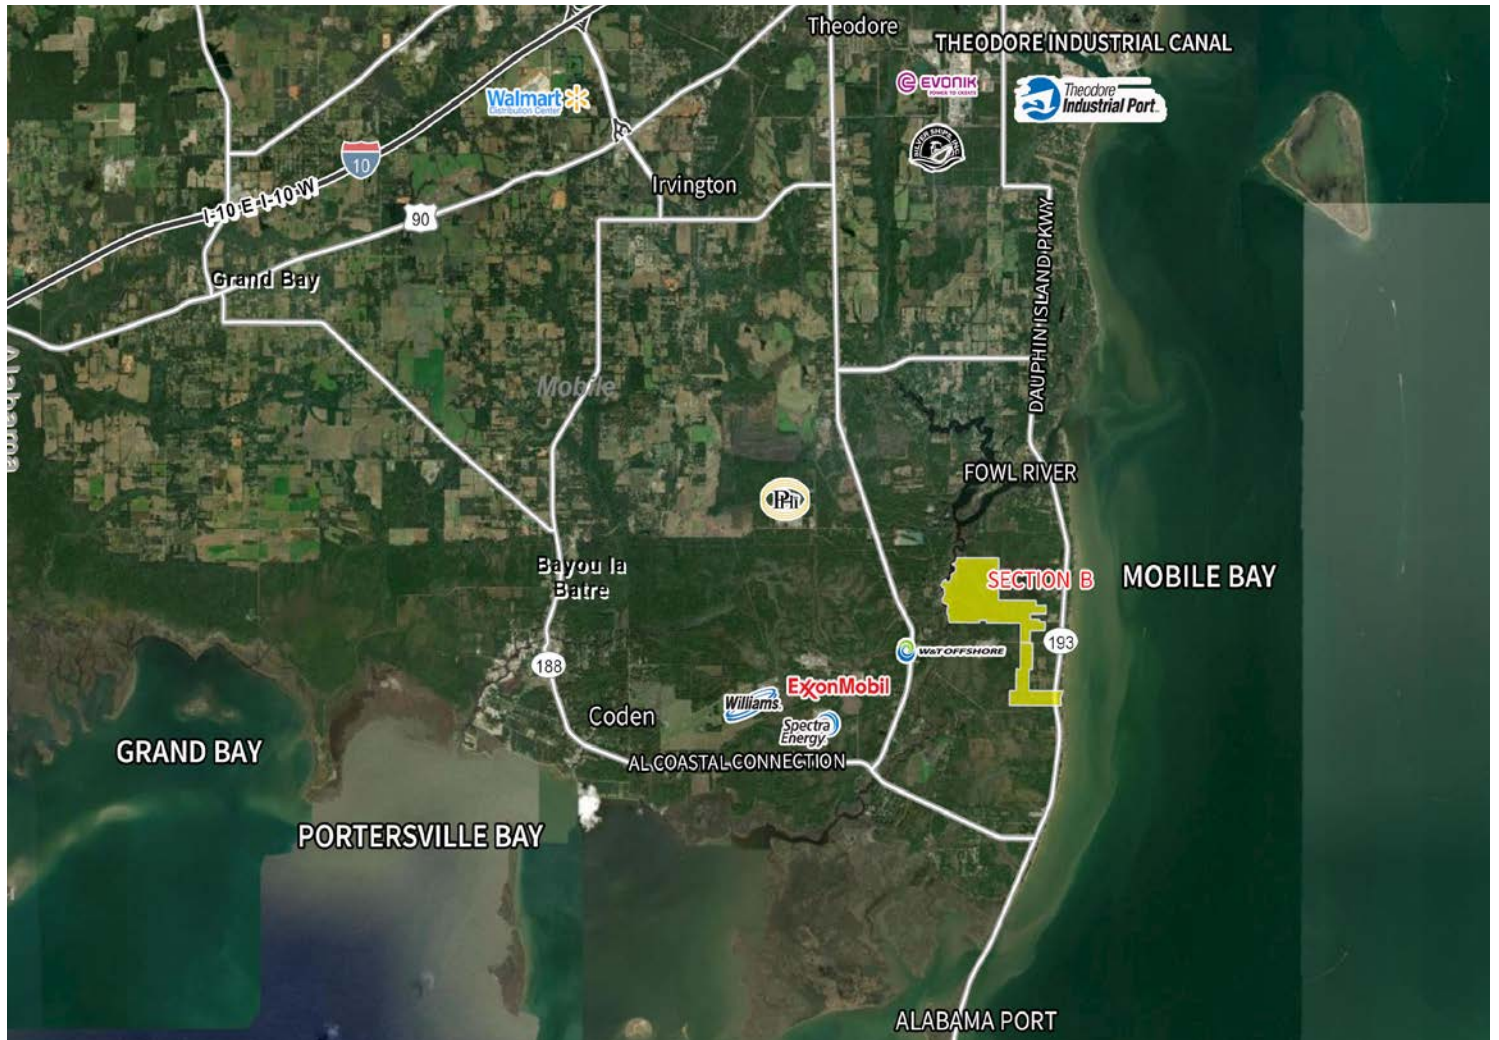

For Sale

Industrial Land Available

- ±1,054 acres
- Great for agriculture, cattle farming, timber, recreational use
- Will divide
- Inquire for pricing

For more information, contact:

Allen Garstecki
+1 251 301 7369
allen.garstecki@am.jll.com