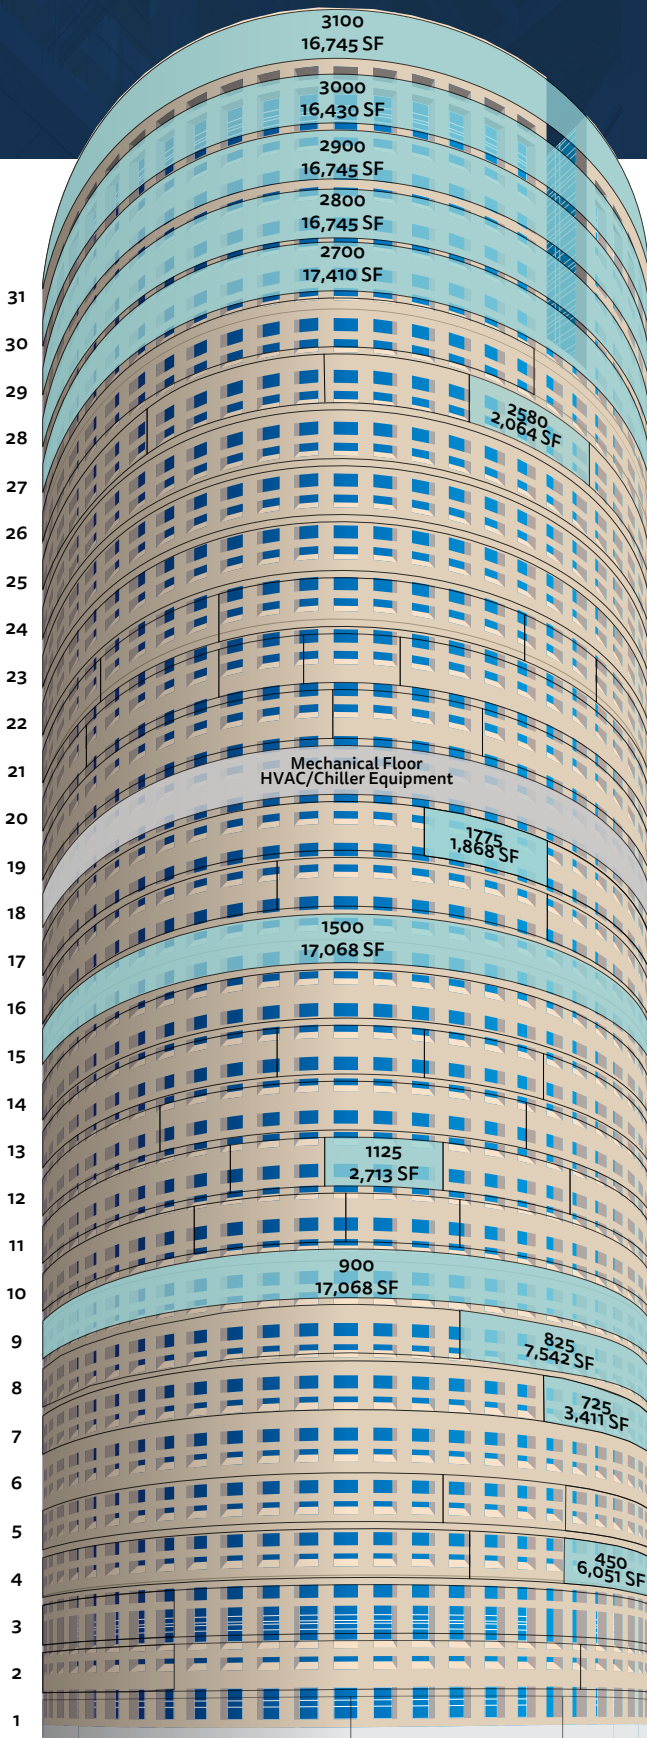

AVAILABILITY
 UPDATED 11.10.21

SUITE NUMBER	TOTAL SF AVAILABLE	AVAILABILITY
3100-Full Floor	16,745	1/1/2023
3000-Full Floor	16,430	1/1/2023
2900-Full Floor	16,745	1/1/2023
2800-Full Floor	16,745	1/1/2023
2700-Full Floor	17,410	1/1/2023
2580	2,064	Immediately
1775	1,868	Immediately
1500-Full Floor	17,068	Immediately
1125	2,713	Immediately
900-Full Floor	17,068	Immediately
825	7,542	Immediately
725	3,411	Immediately
450	6,051	Immediately
Pavilion 3rd Floor	4,400	60 Days

Click Suite Number to download floor plan

Rivergate Tower Amenities
[Click Here](#)

Roxanne Kempf
 T +1 813 286 7700
 roxanne.kempf@cbre.com

Kelley Matheson
 T +1 813 273 8489
 kelley.matheson@cbre.com