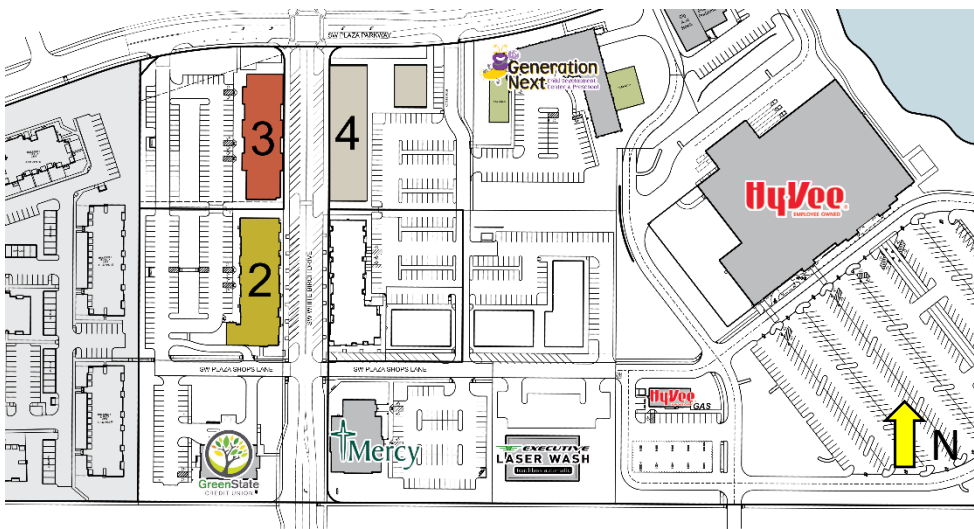

Location Overview

The information contained herein has been given to us by the owner of the property or other sources we deem reliable. We have no reason to doubt its accuracy, but we do not guarantee it. All information should be verified prior to purchase or lease. Jones Lang LaSalle Brokerage, Inc. is a licensed broker in the State of Iowa.