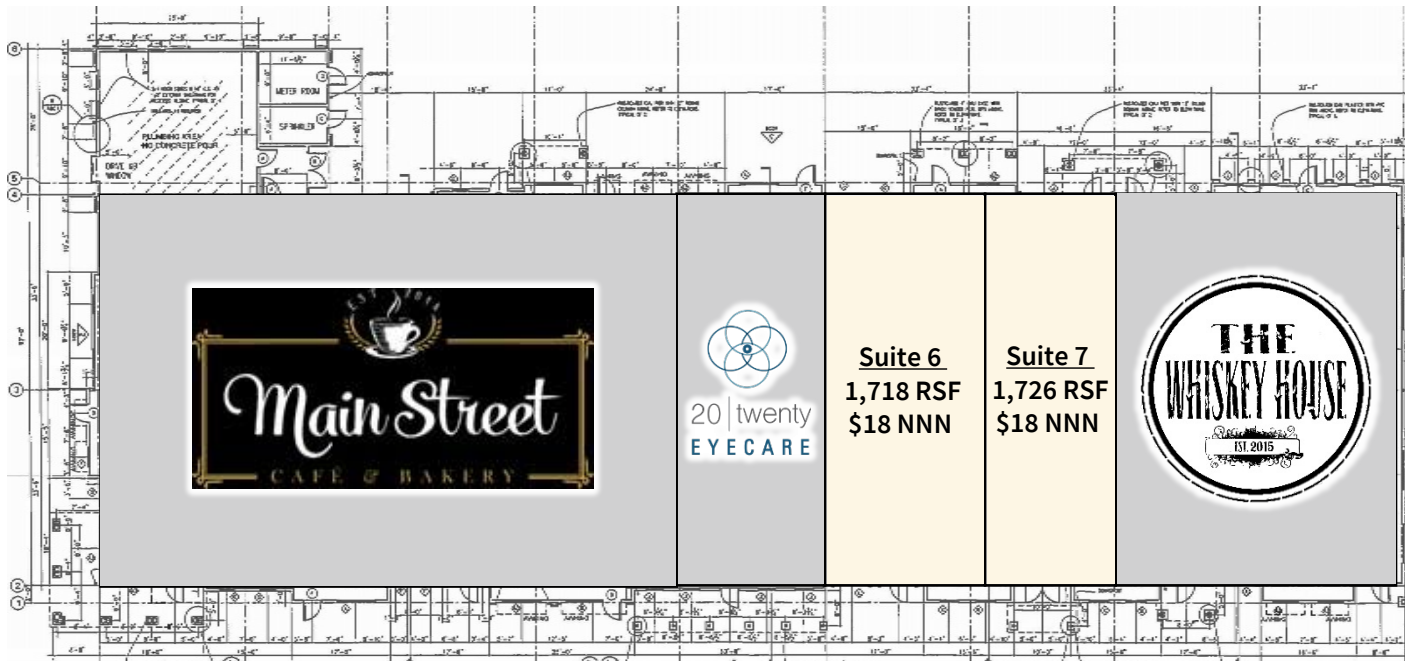

For Lease

Office/Retail Space in Plaza Shoppes at Prairie Trail

- Availability: 1,718 – 3,454 RSF
- Prairie Trail a 1,031 acre planned community built on the tradition of Iowa's greatest neighborhoods in Ankeny, Iowa. It is a premier walkable community designed with urban sophistication and small-town charm. Shops, restaurants, bars, offices, civic uses and many amenities are within walking distance of six residential neighborhoods.
- Other businesses in Plaza Shoppes include Main Street Café, Duck Worth Wearing (children's consignment store), 20|Twenty, The Whiskey House, Hy-Vee, GreenState Credit Union, Anytime Fitness, Kris' Hot Yoga, Kum & Go, Anani Salon & Spa and more.
- Ankeny, Iowa is the 10th fastest growing city in the United States by U.S. Census Bureau.

Floorplan & Availability

Property Information

- **Availability:** 3,454 RSF
 - Minimum Divisible: 1,718 RSF
 - Maximum Contiguous: 3,454 RSF
- **Rental Rate:** \$18/RSF NNN
- **Estimated Opex:** \$9.71/RSF
- **TI Allowance:** \$40/RSF (shell space only)
- **Total Building Area:** 14,365 RSF
- Building signage available
- Free on-site parking