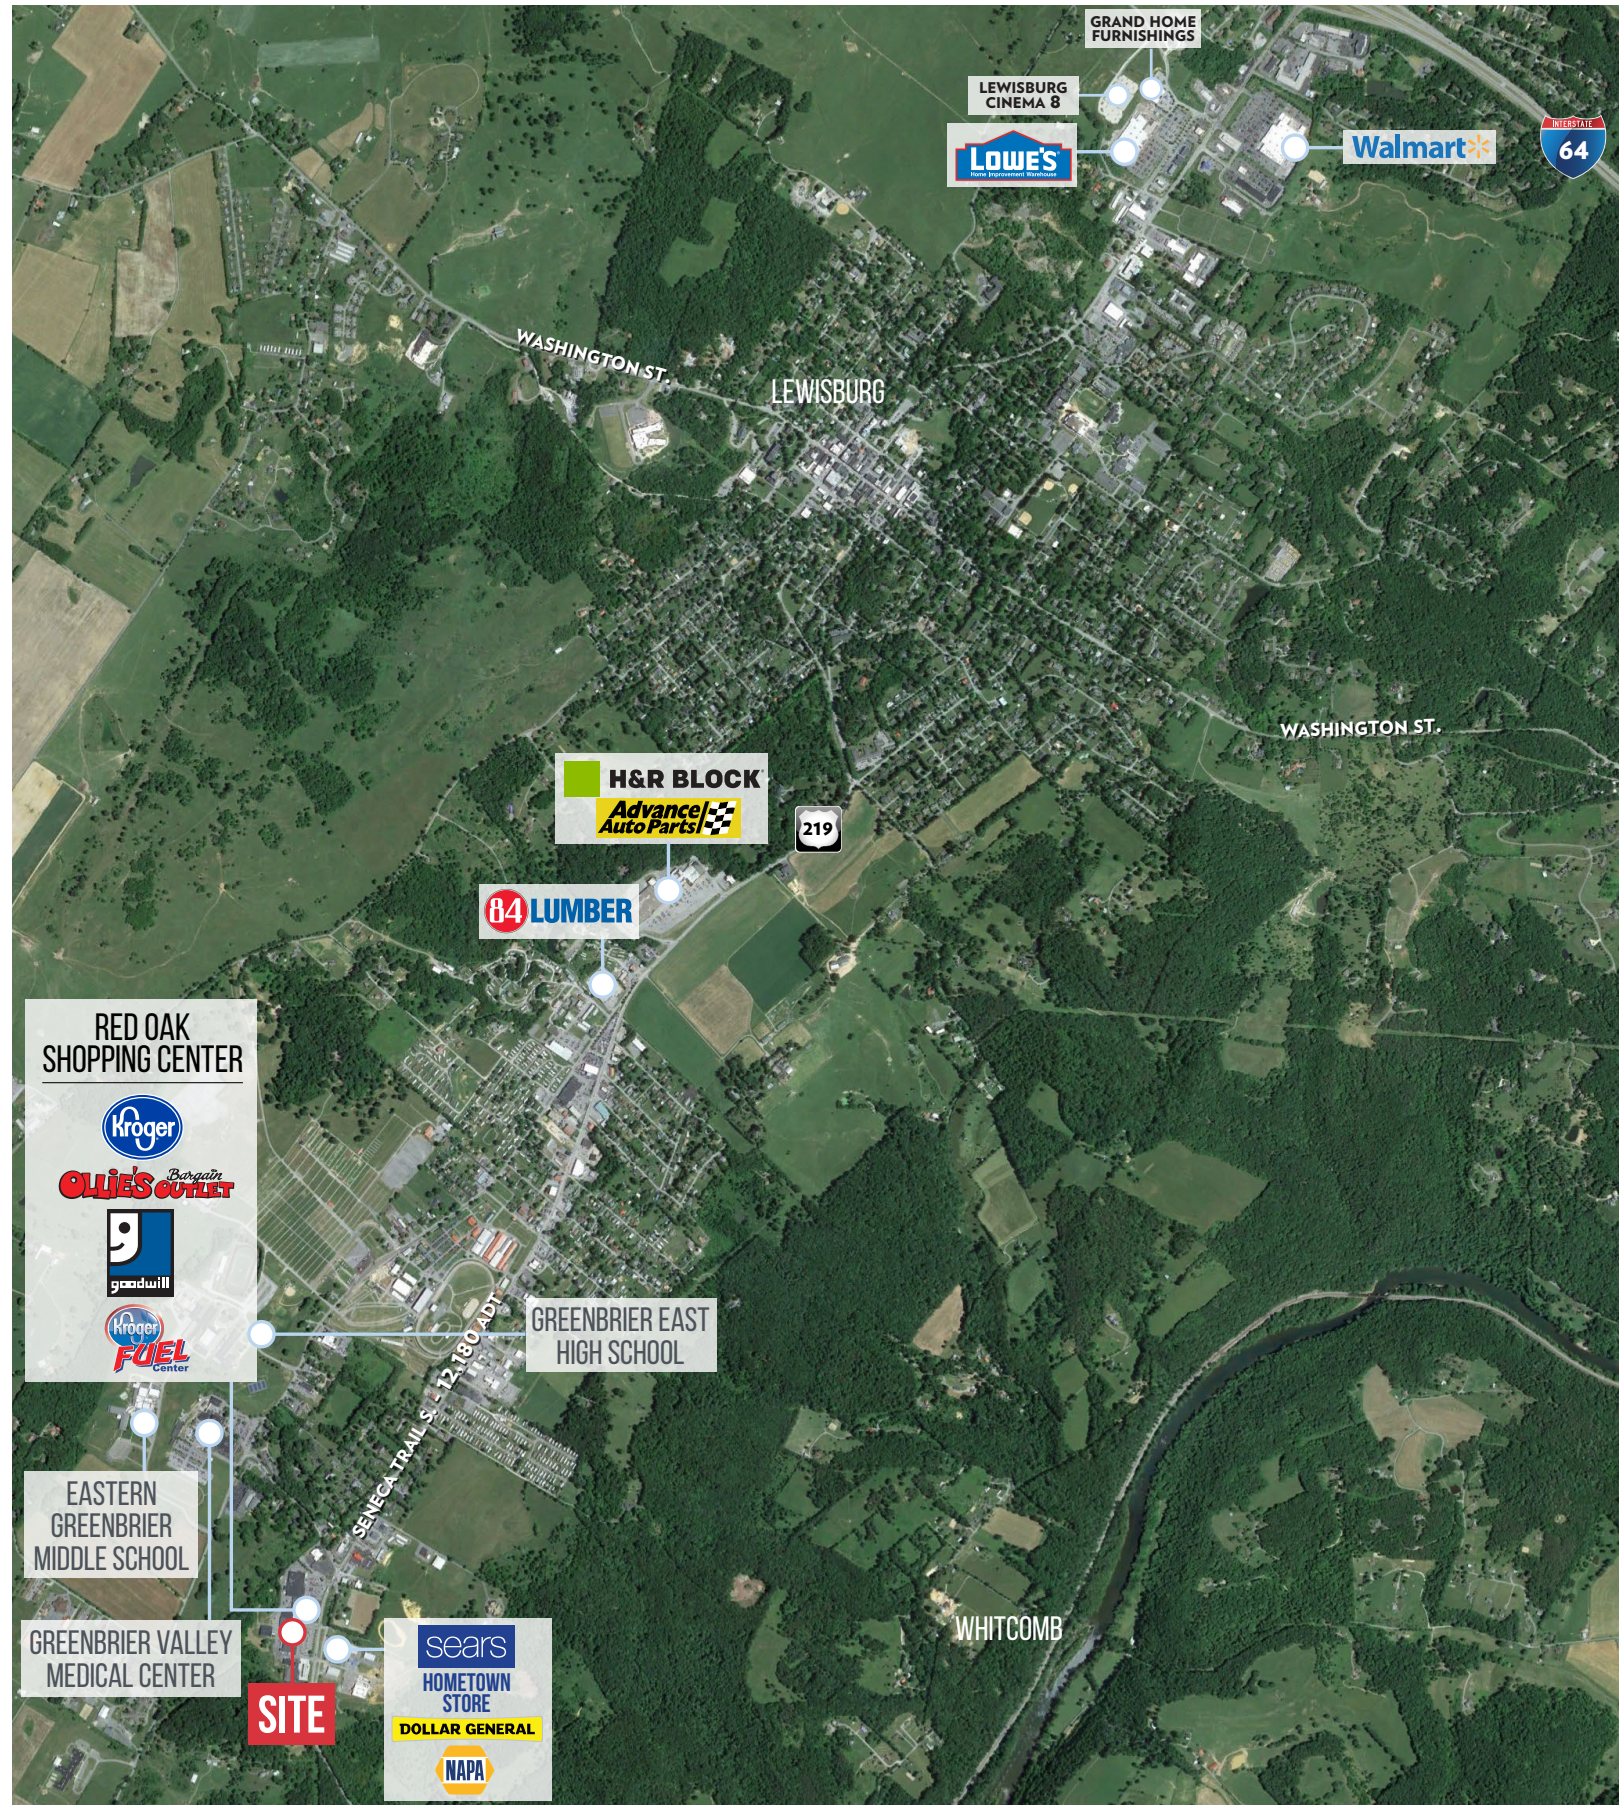

FORMER RITE AID RONCEVERTE, WV

2 Red Oaks Shopping Center // Ronceverte, WV // 24970

6,200 SF RETAIL SPACE AVAILABLE

6,200 SF AVAILABLE

PROXIMITY TO

0.1 Miles

4.3 Miles

3 Minutes to Greenbriar Valley Medical Center

Town of Lewisburg

DEMO SNAPSHOT 3 MILE RADIUS

\$38,356

Median Household Income

12,180 ADT

Seneca Trail

7,900

Population

JUSTIN HOLTZMAN

412.850.5366 // JHOLTZMAN@ECHORETAIL.COM

FOR MORE INFORMATION, VISIT:

ECHORETAIL.COM

FORMER RITE AID RONCEVERTE, WV

2 Red Oaks Shopping Center // Ronceverte, WV // 24970

GRAND HOME FURNISHINGS

LEWISBURG CINEMA 8

WASHINGTON ST.

LEWISBURG

WASHINGTON ST.

RED OAK SHOPPING CENTER

GREENBRIER EAST HIGH SCHOOL

SENECA TRAIL S - 12,180 AFD

EASTERN GREENBRIER MIDDLE SCHOOL