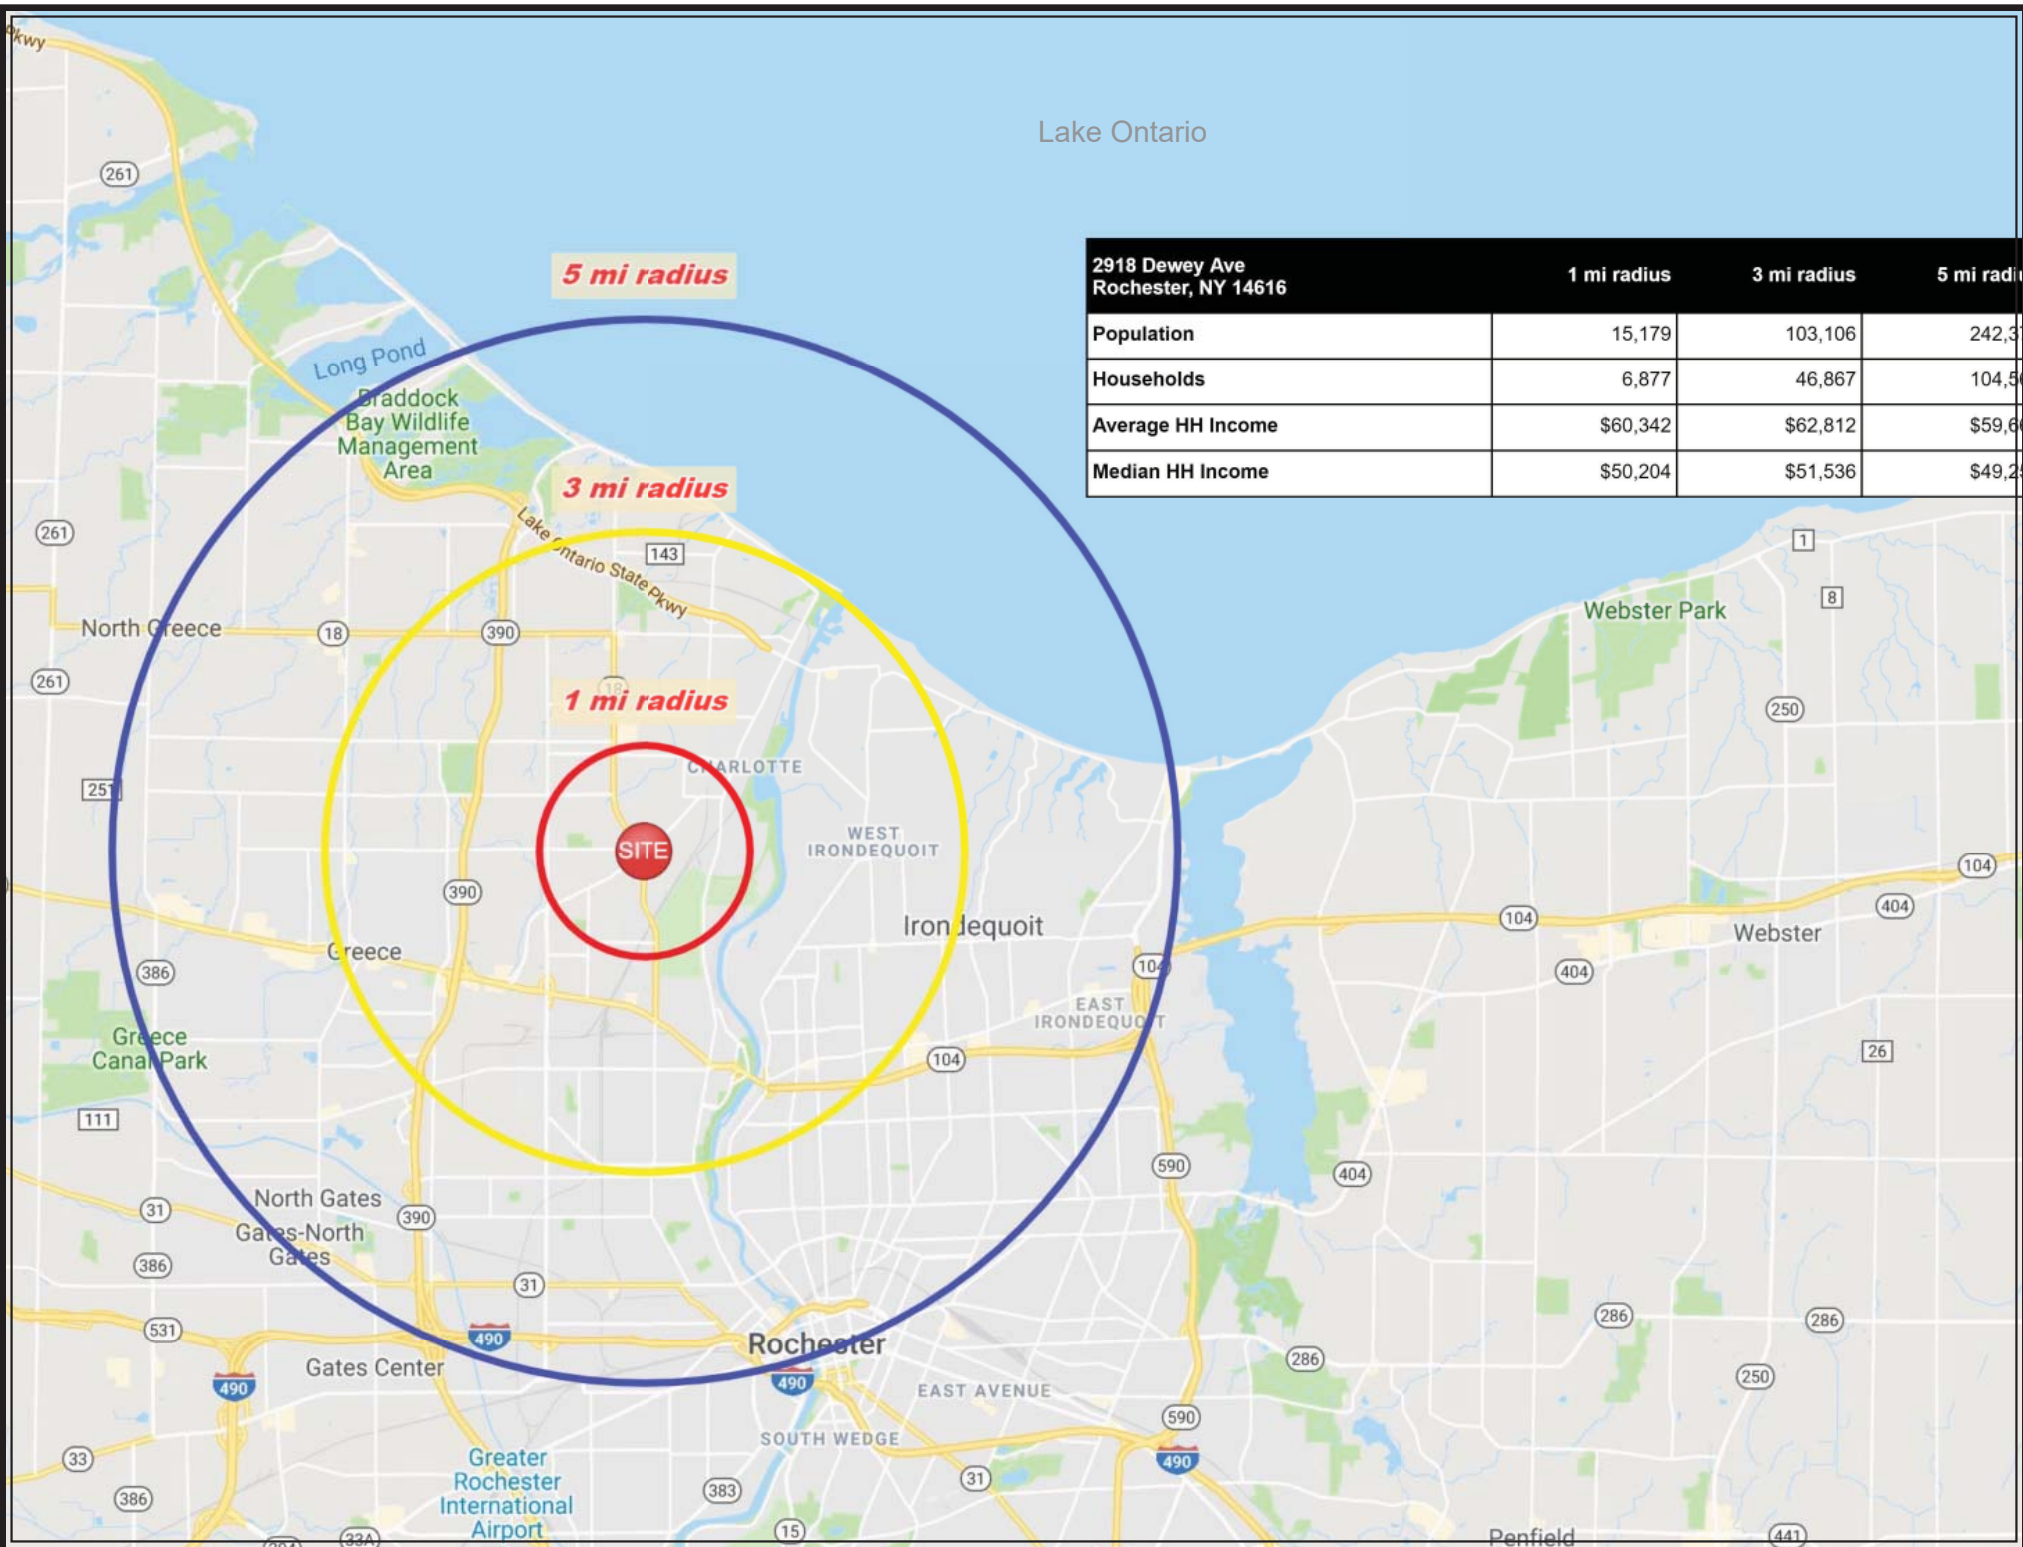

Tracy S Lauer  
 Real Estate Associate Broker  
 Widewaters Group Inc.  
 Office: (315) 445-8631  
 Mobile: (315) 382-1373  
 tlauer@widewaters.com

Lake Ontario

**2918 Dewey Ave  
Rochester, NY 14616**

	1 mi radius	3 mi radius	5 mi radius
<b>Population</b>	15,179	103,106	242,3
<b>Households</b>	6,877	46,867	104,5
<b>Average HH Income</b>	\$60,342	\$62,812	\$59,6
<b>Median HH Income</b>	\$50,204	\$51,536	\$49,2