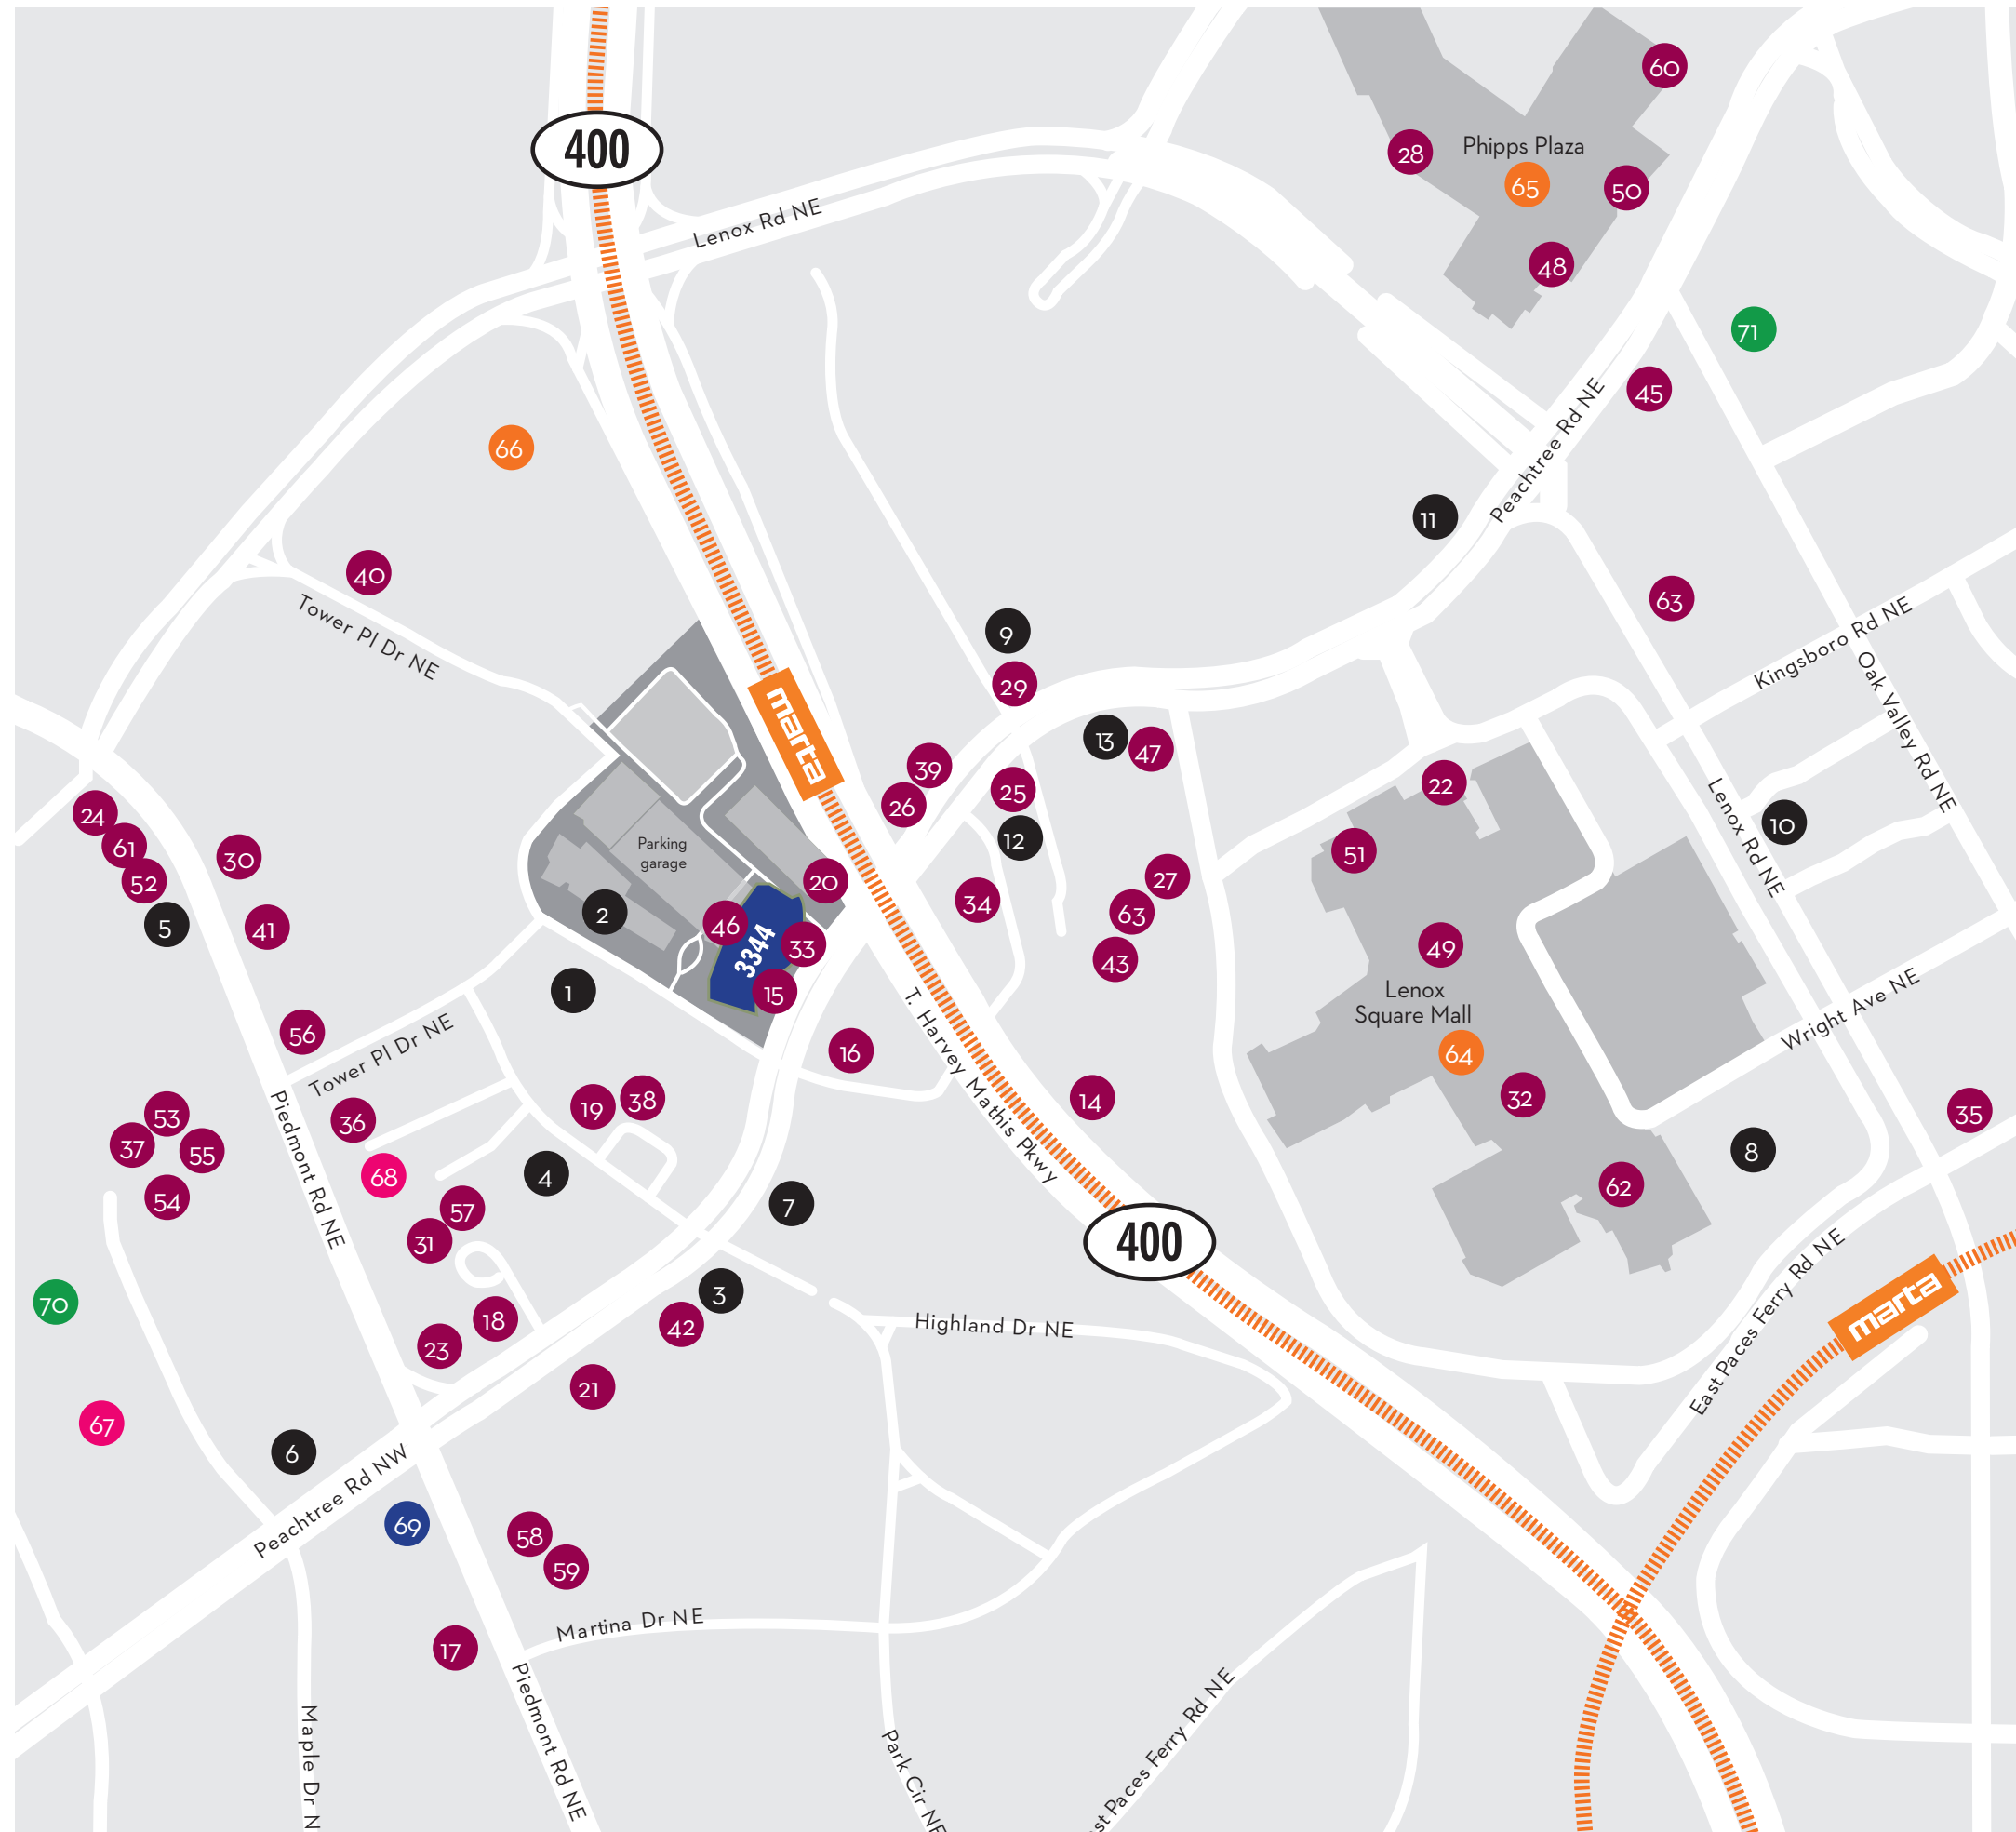

WALKABLE AMENITIES

HOTELS

- 1 Courtyard Atlanta Buckhead
- 2 Double Tree by Hilton Hotel Atlanta - Buckhead
- 3 Embassy Suites Atlanta
- 4 Grand Hyatt Atlanta in Buckhead
- 5 Hampton Inn Atlanta - Buckhead
- 6 Hyatt Place Atlanta - Buckhead
- 7 InterContinental Buckhead Atlanta
- 8 JW Marriott
- 9 Waldorf Astoria Buckhead
- 10 Marriott
- 11 The Whitley
- 12 W Atlanta Buckhead
- 13 The Westin Buckhead Atlanta

DINING

14 Bhojanic Tapas	40 On the Border
15 Bistro Niko	41 Ru San's
16 Blue Chip Café	42 Ruth's Chris Steak House
17 Bone's Restaurant	43 Seven Lamps
18 Alma Cocina	44 Southern Art
19 Buckhead Pizza Co.	45 St. Cecilia
20 South City Kitchen	46 The Buckhead Club
21 Caribou Coffee	47 The Palm Restaurant
22 Cheesecake Factory	48 The Tavern at Phipps
23 Chick-fil-A	49 True Food
24 Chipotle	50 Grand Lux Café
25 Cook Hall	51 Zinburger
26 Corner Bakery	52 Lovies BBQ
27 Dantanna's	53 Marco's Pizza
28 Davio's	54 Starbucks
29 Del Frisco's	55 Smoothie King
30 Farm Burger	56 Chama Gaucha Brazilian Steakhouse
31 Flying Biscuit	57 Wildleaf
32 Food Court	58 Kabob Land
33 Fresh 2 Order	59 Red Pepper Taqueria
34 Highland Bakery	60 Ecco
35 Katrina Teppanyaki & Sushi	61 Naan Stop
36 Jack's New Yorker Deli	62 California Pizza Kitchen
37 Jason's Deli	63 The Bucket Shop Café
38 Jimmy Johns	64 Flower Child
39 Maggianos	

RETAIL

- 64 Lenox Square Mall
- 65 Phipps Plaza
- 66 Buckhead Station

FITNESS

- 67 LA Fitness
- 68 Cyclebar

BANKING

- 69 Wells Fargo

GROCERY

- 70 Kroger
- 71 Publix