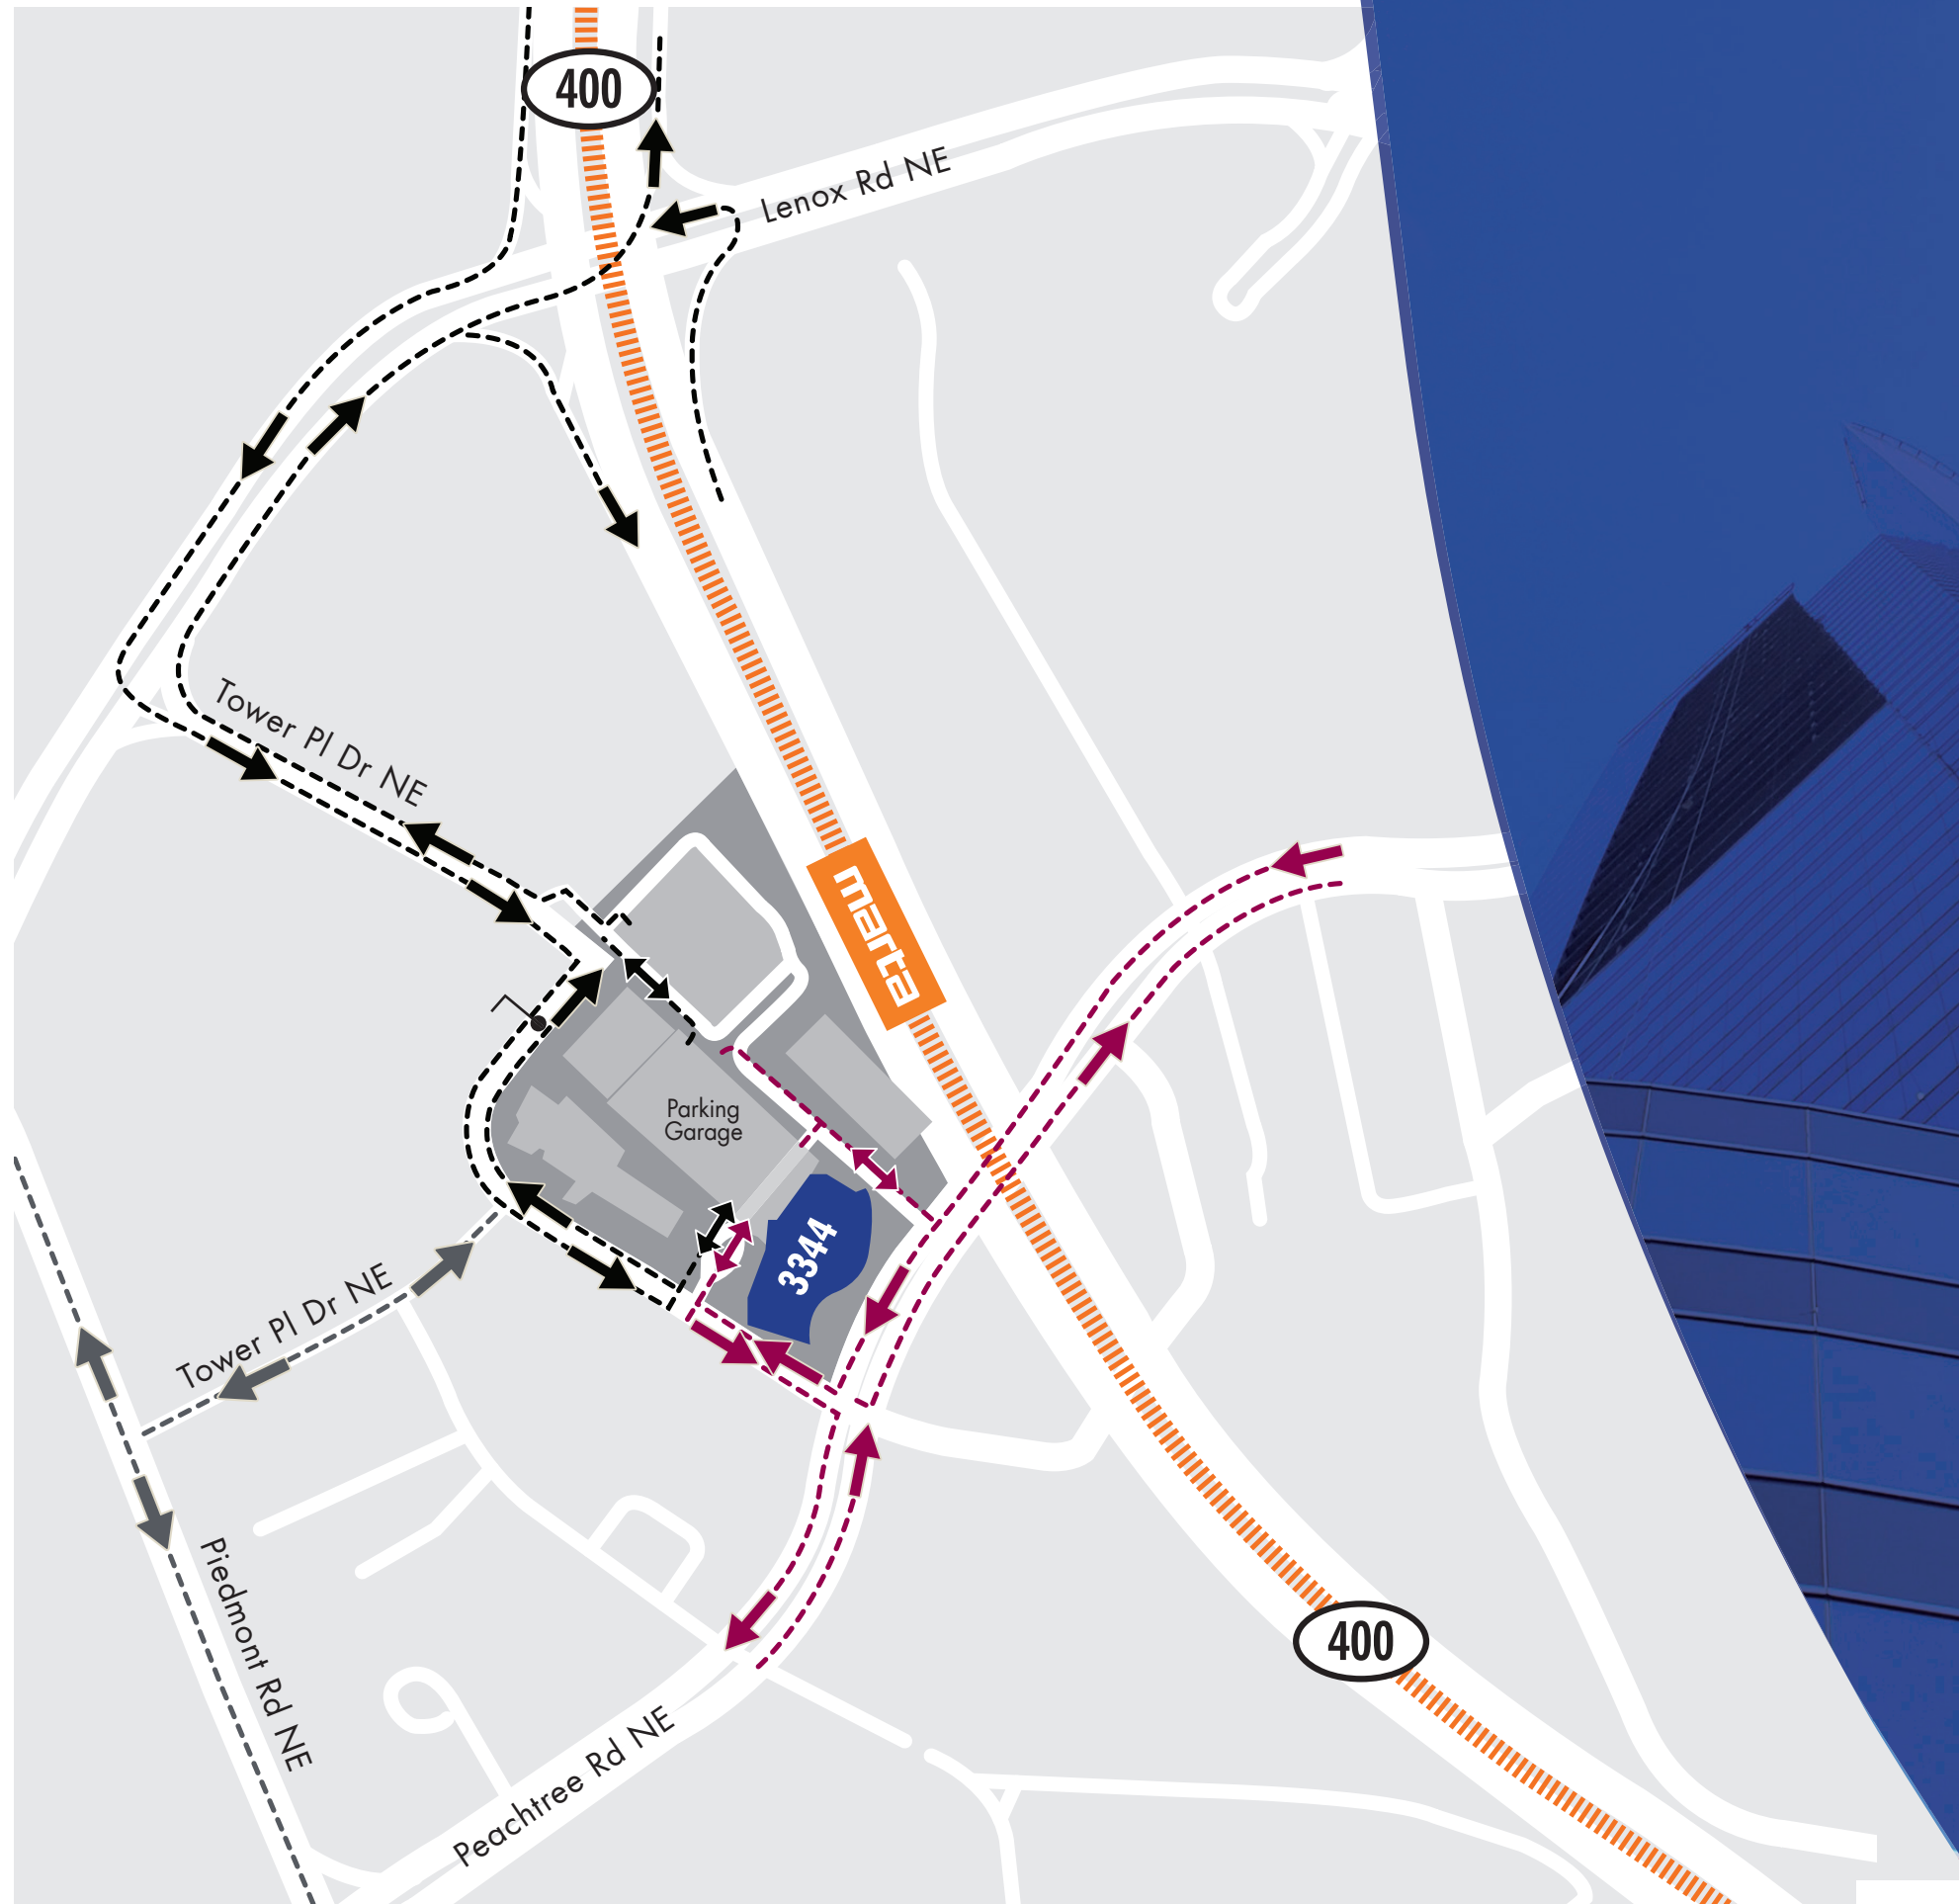

INGRESS / EGRESS

PRIVATE ROAD ACCESS

to GA-400 via Tower Place Drive

IMMEDIATE ACCESS TO:

- Buckhead Loop (Lenox Rd.)
- Peachtree Rd.
- Piedmont Rd.

LEGEND

- --- TO/FROM GA 400
- --- TO/FROM PEACHTREE ROAD NE
- --- TO/FROM PIEDMONT ROAD NE